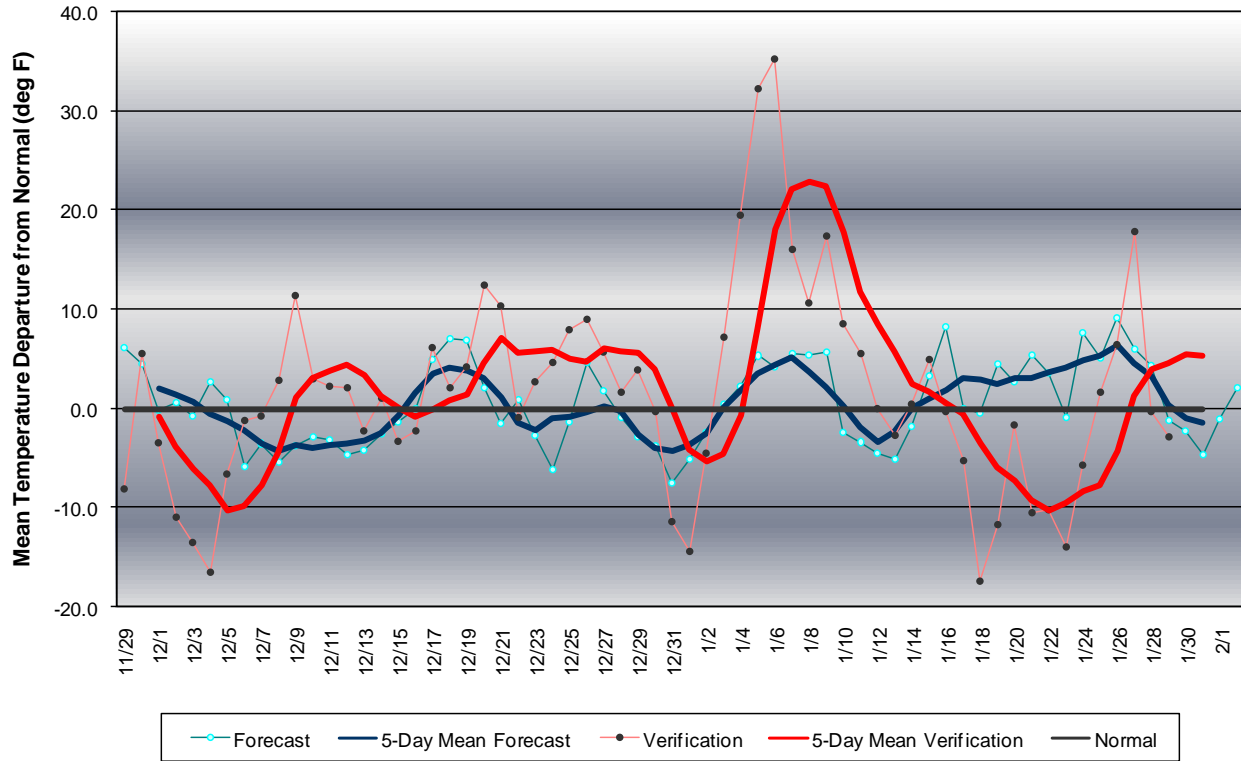

Long Range Forecast: December 2007 – January 2008

Western Pennsylvania Temperature Forecast December 2007 - January 2008

Central Pennsylvania Temperature Forecast December 2007 - January 2008

Eastern Pennsylvania Temperature Forecast December 2007 - January 2008