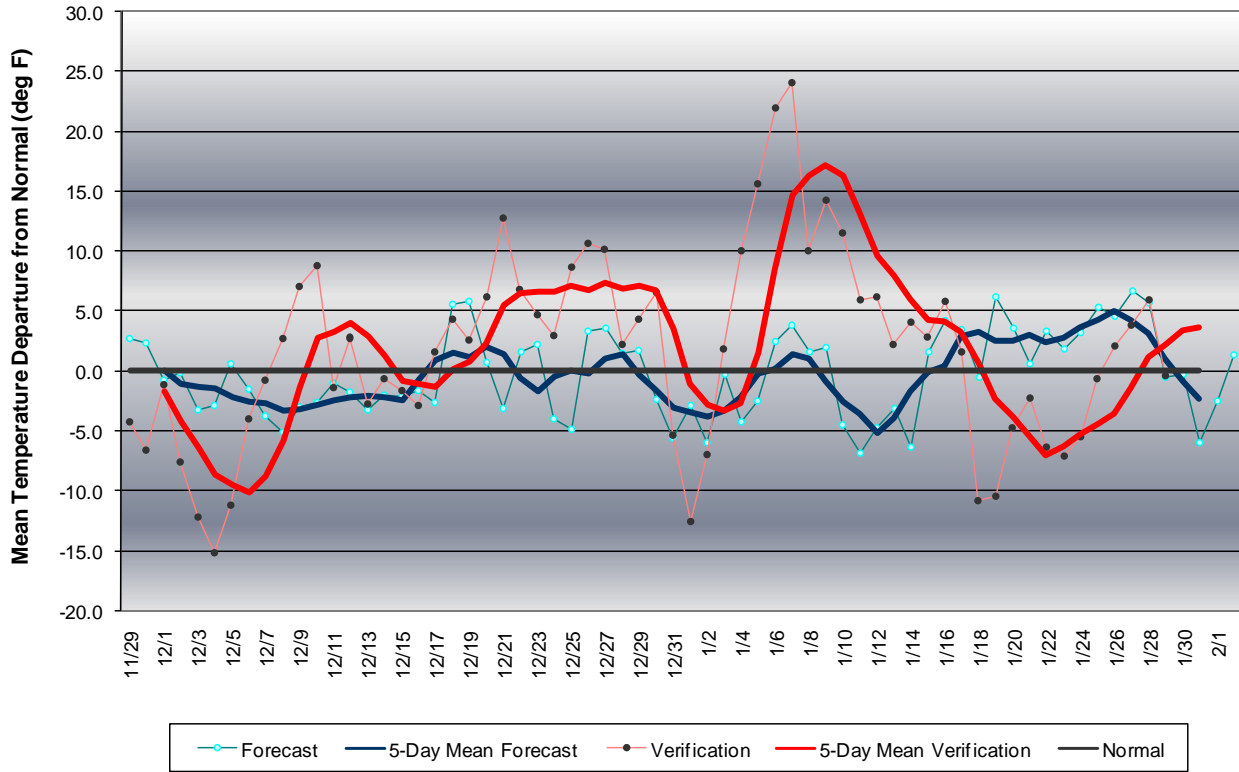

Long Range Forecast: December 2007 – January 2008

Western Pennsylvania Temperature Forecast December 2007 - January 2008

Central Pennsylvania Temperature Forecast December 2007 - January 2008

Eastern Pennsylvania Temperature Forecast December 2007 - January 2008