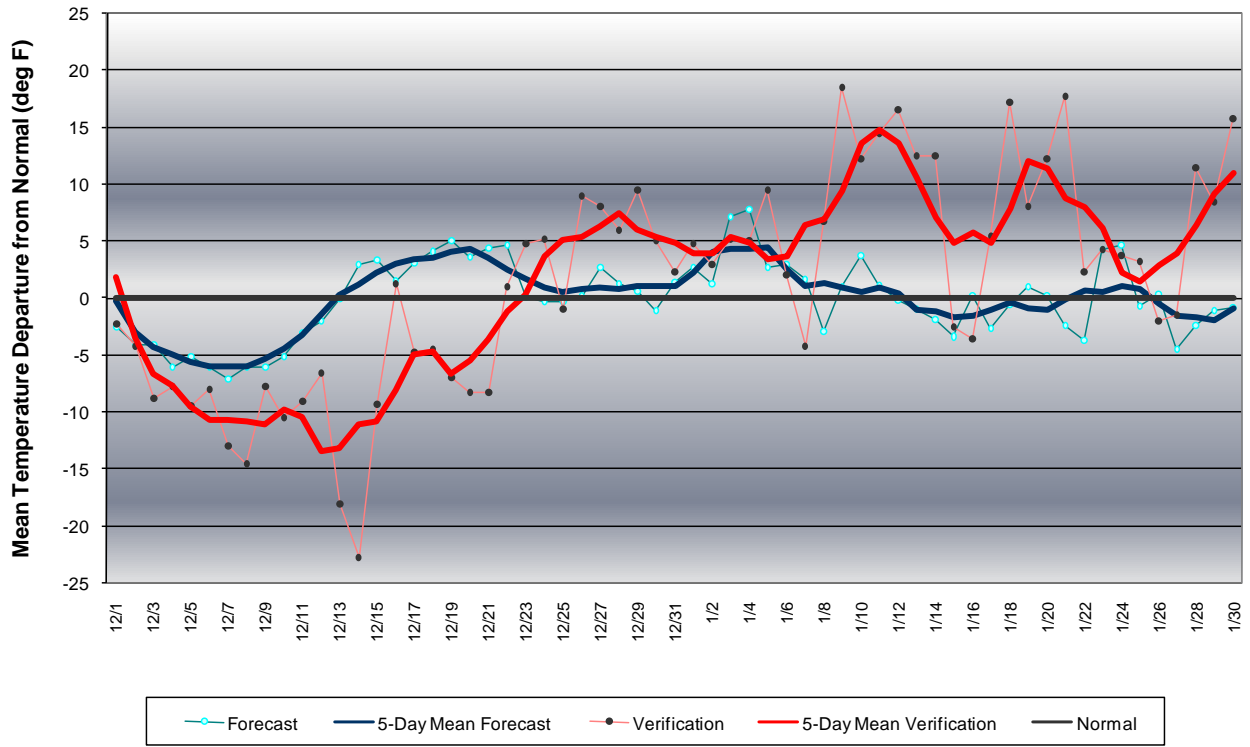

Central Pennsylvania Temperature Forecast December 2005 - January 2006