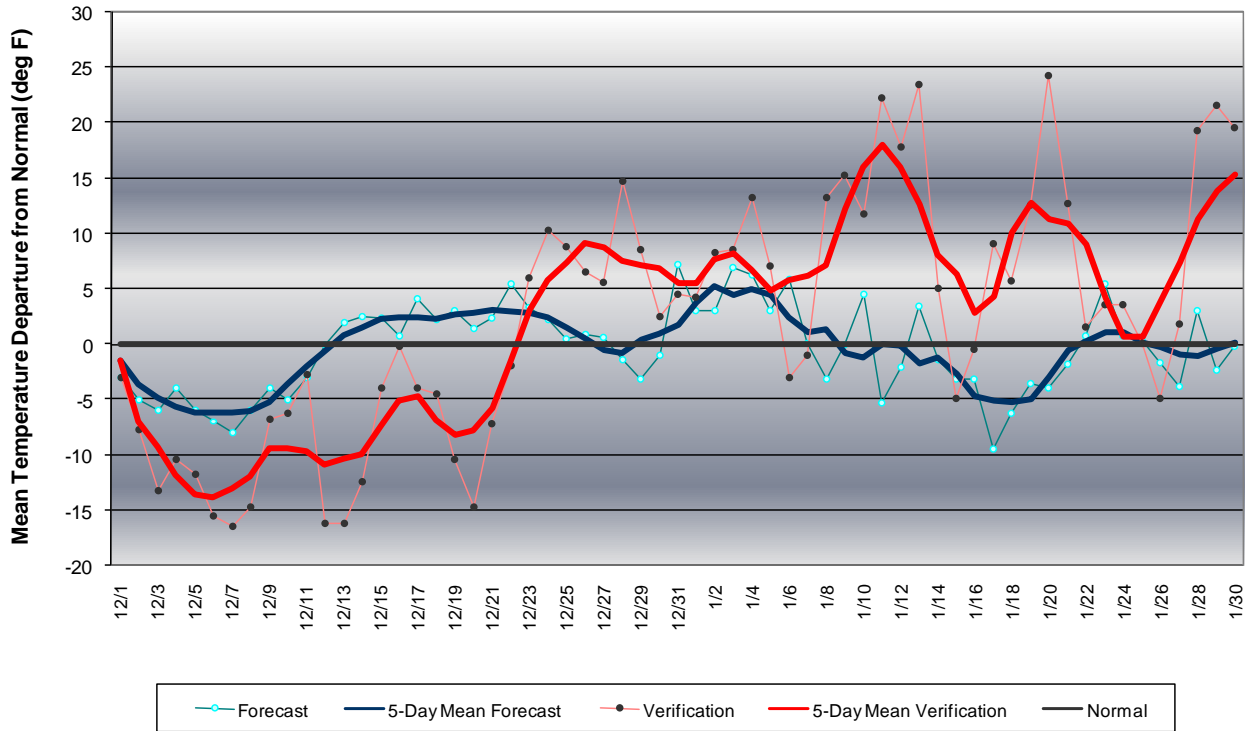

# Long Range Forecast: December 2005 – January 2006

## Western Pennsylvania Temperature Forecast December 2005 - January 2006