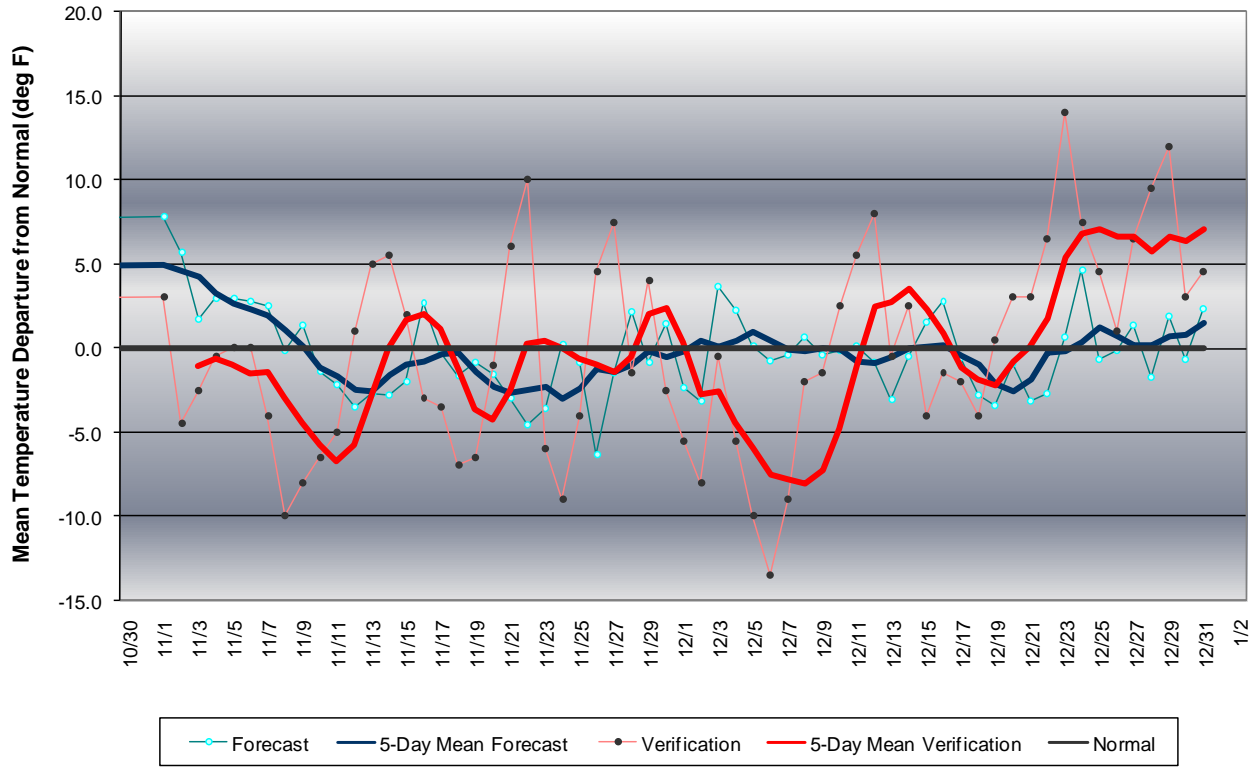

Central Pennsylvania Temperature Forecast November - December 2007