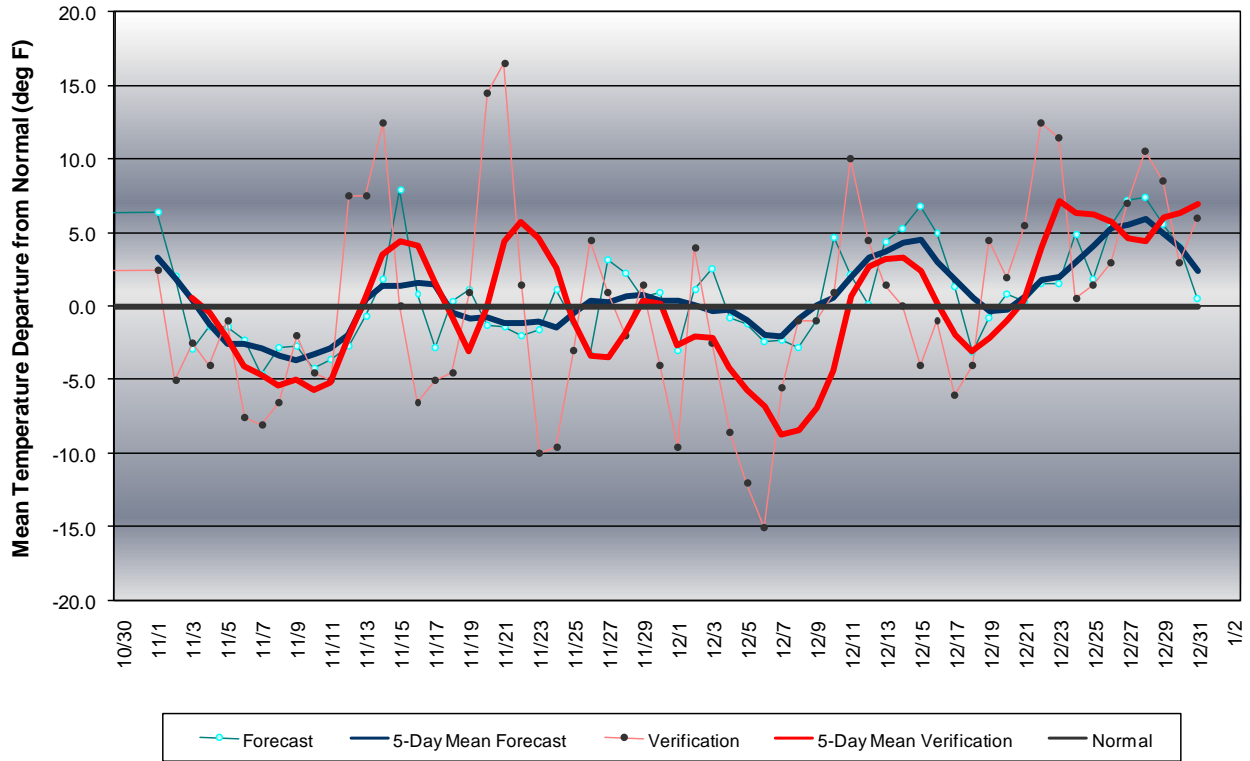

# Long Range Forecast: November – December 2007

## Western Pennsylvania Temperature Forecast November - December 2007