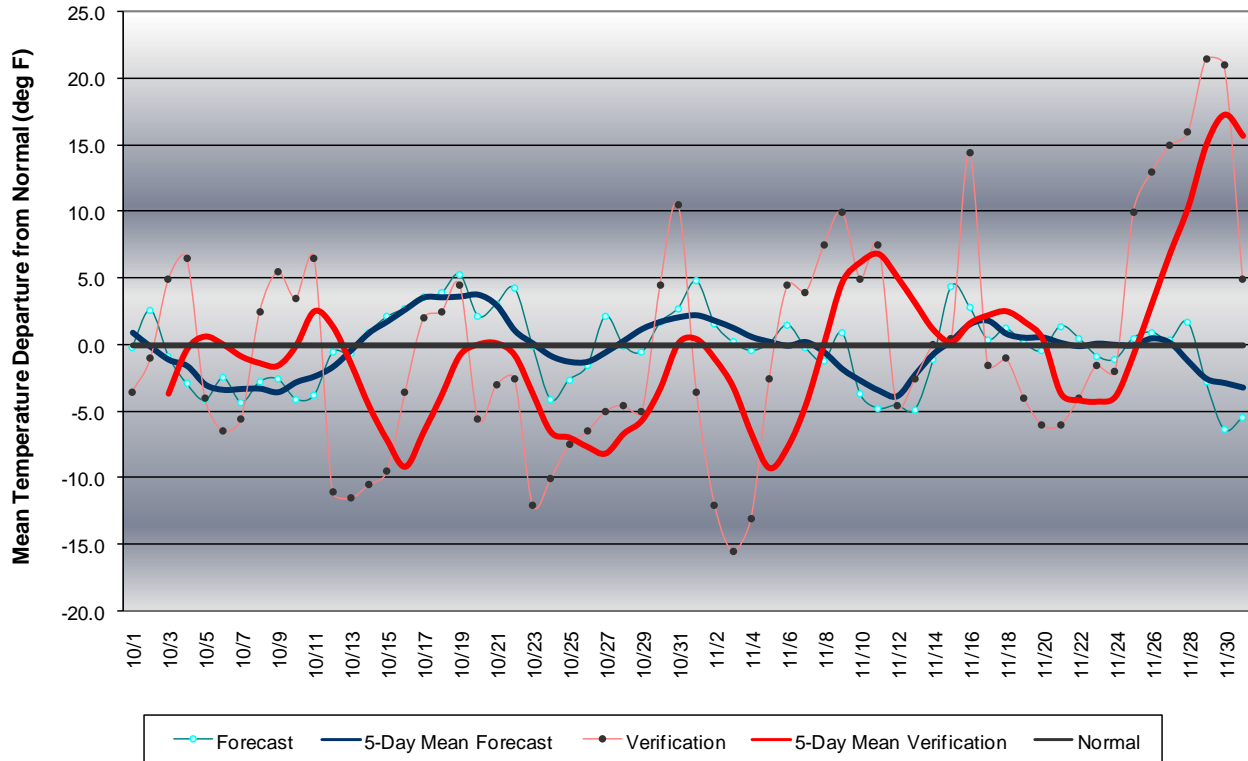

Long Range Forecast: October – November 2006

Western Pennsylvania Temperature Forecast October - November 2006

Central Pennsylvania Temperature Forecast October - November 2006

Eastern Pennsylvania Temperature Forecast October - November 2006