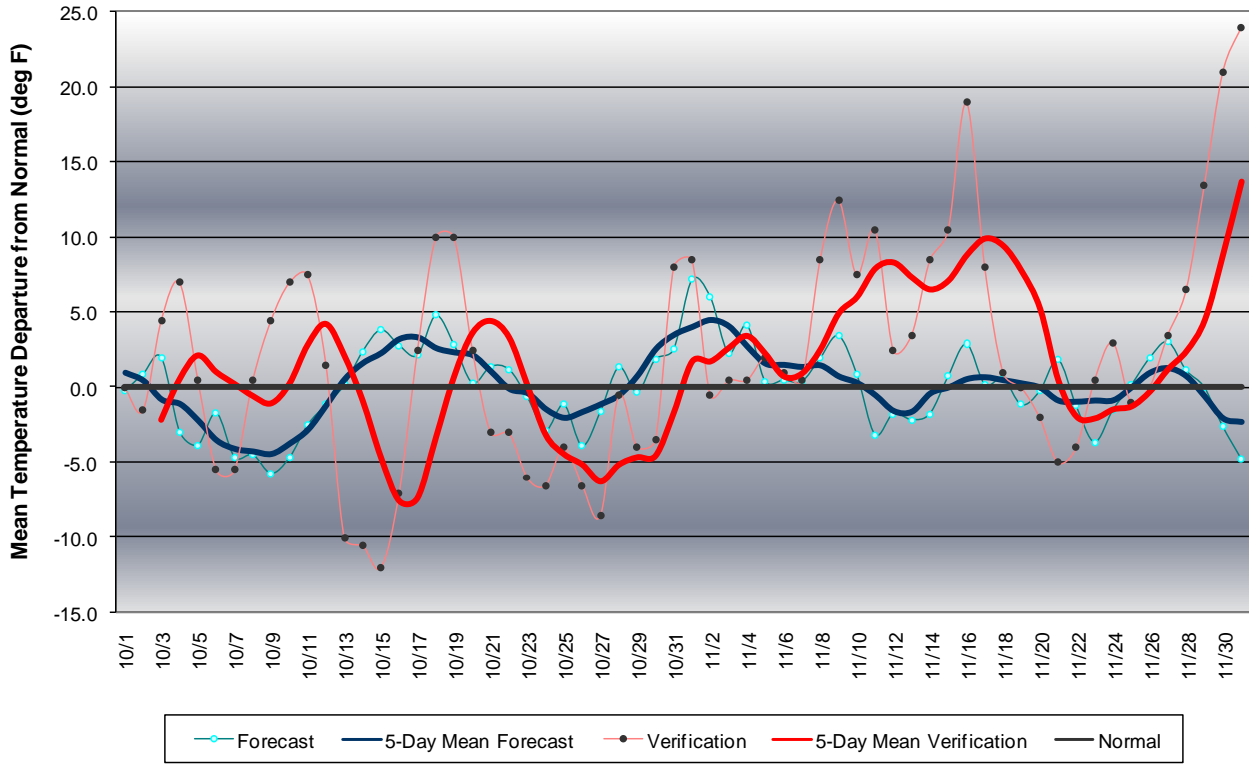

Long Range Forecast: October – November 2006

Western Pennsylvania Temperature Forecast October - November 2006

Central Pennsylvania Temperature Forecast October - November 2006

Eastern Pennsylvania Temperature Forecast October - November 2006