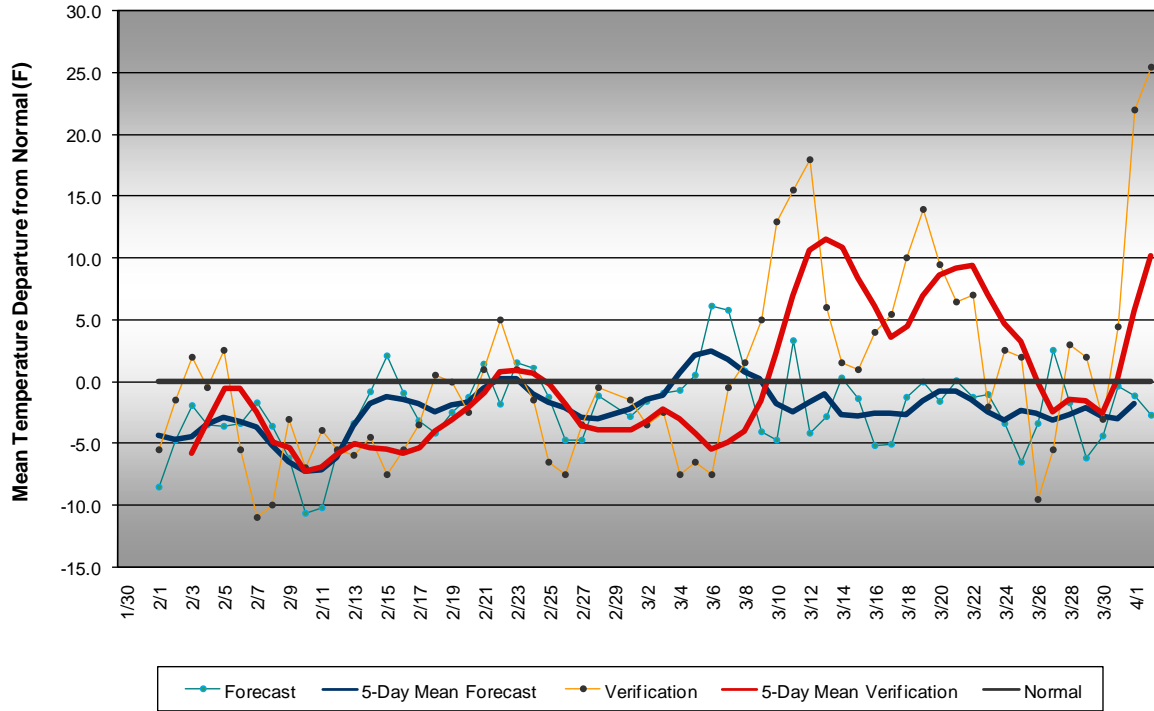

# Long Range Forecast: February – March 2010

## Western Pennsylvania Temperature Forecast February - March 2010