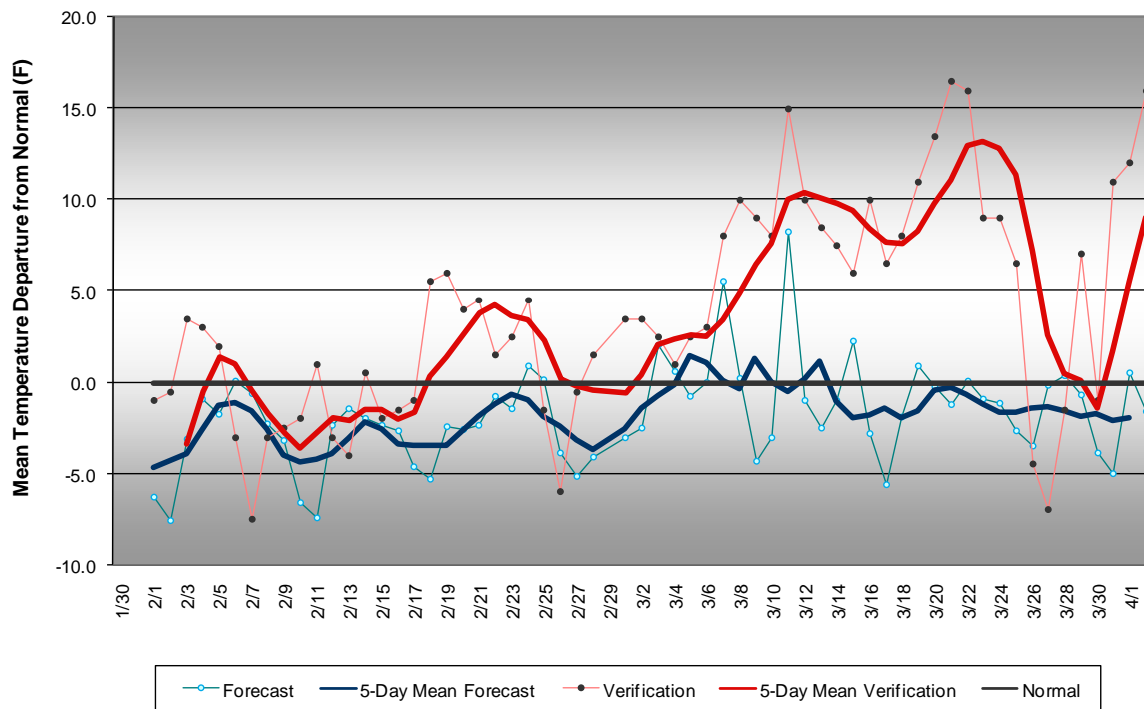

Central Pennsylvania Temperature Forecast February - March 2010