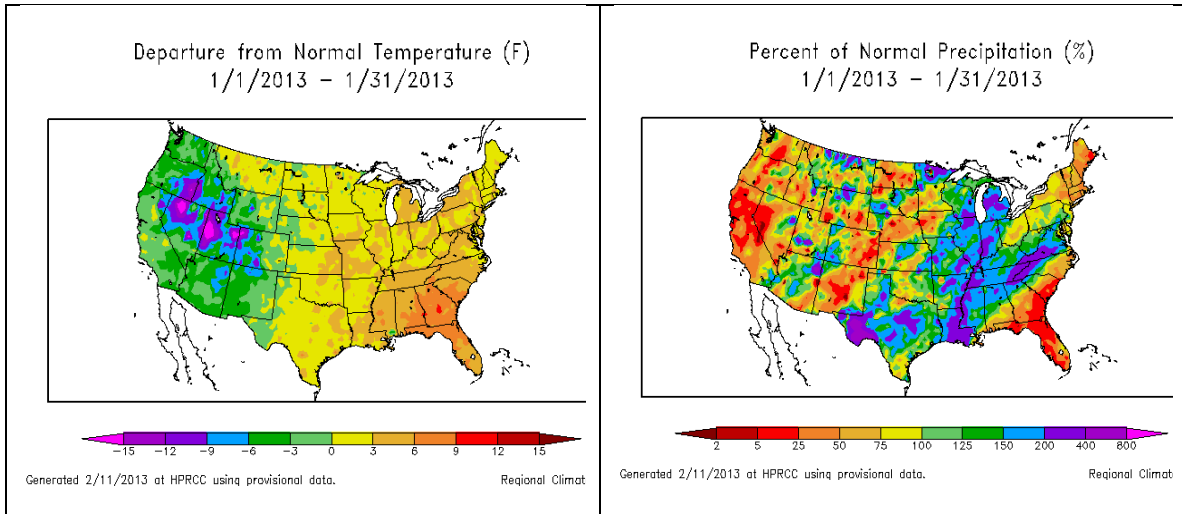

FEATURED CLIMATE HIGHLIGHT

By: Victoria Faranca

In reviewing the anomalies during January, the cool, dry conditions in the West and the wet weather in the South were used to find regional analogs.

Year	Temp	Rain	Aridity
195601	32.8°F	9	-5.3°F
195701	34.1°F	24	-4.0°F
196701	35.9°F	26	-2.2°F
196801	35.8°F	24	-2.3°F
197201	32.3°F	23	-2.6°F
197901	35.4°F	29	-2.0°F
197901	34.1°F	12	-3.0°F
198201	33.8°F	28	-2.1°F
198901	33.8°F	19	-3.0°F
199001	35.2°F	26	-2.2°F
200701	35.6°F	24	-2.5°F