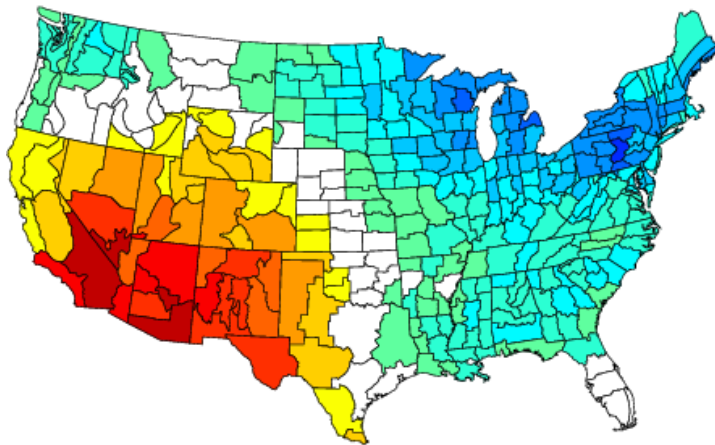

FEATURED CLIMATE HIGHLIGHT

By: Victoria Faranca

In reviewing the anomalies during January, the cool, dry conditions in the West and the wet weather in the South were used to find regional analogs.

Year	Temp	Rain	Aridity
195601	32.8°F	9	-5.3°F
195701	34.1°F	24	-4.0°F
196701	35.9°F	26	-2.2°F
196801	35.8°F	24	-2.3°F
197201	32.3°F	23	-2.6°F
197901	35.4°F	29	-2.0°F
197901	34.1°F	12	-3.0°F
198201	33.8°F	28	-2.1°F
198901	33.8°F	19	-3.0°F
199001	35.2°F	26	-2.2°F
200701	35.6°F	24	-2.5°F

200701	.5"	3	-2.65"
200901	1.02"	14	-2.13"
201101	.84"	8	-2.31"
201301	.91"	10	-2.24"

SOUTH precip January

189801	3.26"	103	1.00"
191601	3.96"	114	1.70"
192001	3.61"	108	1.35"
192601	3.17"	101	0.91"
193201	5.34"	119	3.08"
193701	4.24"	116	1.98"
193901	3.54"	107	1.28"
194601	4.31"	117	2.05"
194901	5.06"	118	2.80"
195001	3.16"	99	0.90"
196801	3.51"	105	1.25"
197401	3.44"	104	1.18"
197901	3.81"	110	1.55"
199001	3.82"	111	1.56"
199101	3.75"	109	1.49"
199201	3.24"	102	0.98"
199301	3.16"	99	0.90"
199801	4"	115	1.74"
199901	3.52"	106	1.26"
200701	3.88"	112	1.62"

201301

3.9"

113

1.64"

The years that are highlighted in red show commonality between the anomalies listed above. Below are the analog outlook for the Aprils that follow. Pennsylvania would be cool and dry if these analogs are correct.

Composite Standardized Temperature Anomalies
Versus 1895–2000 Longterm Average
Apr 1898,1920,1932,1946,1950,1972,1979,1991,1989,1993
2007

Composite Standardized Precipitation Anomalies
Versus 1895–2000 Longterm Average
Apr 1898,1920,1932,1946,1950,1972,1979,1991,1989,1993
2007