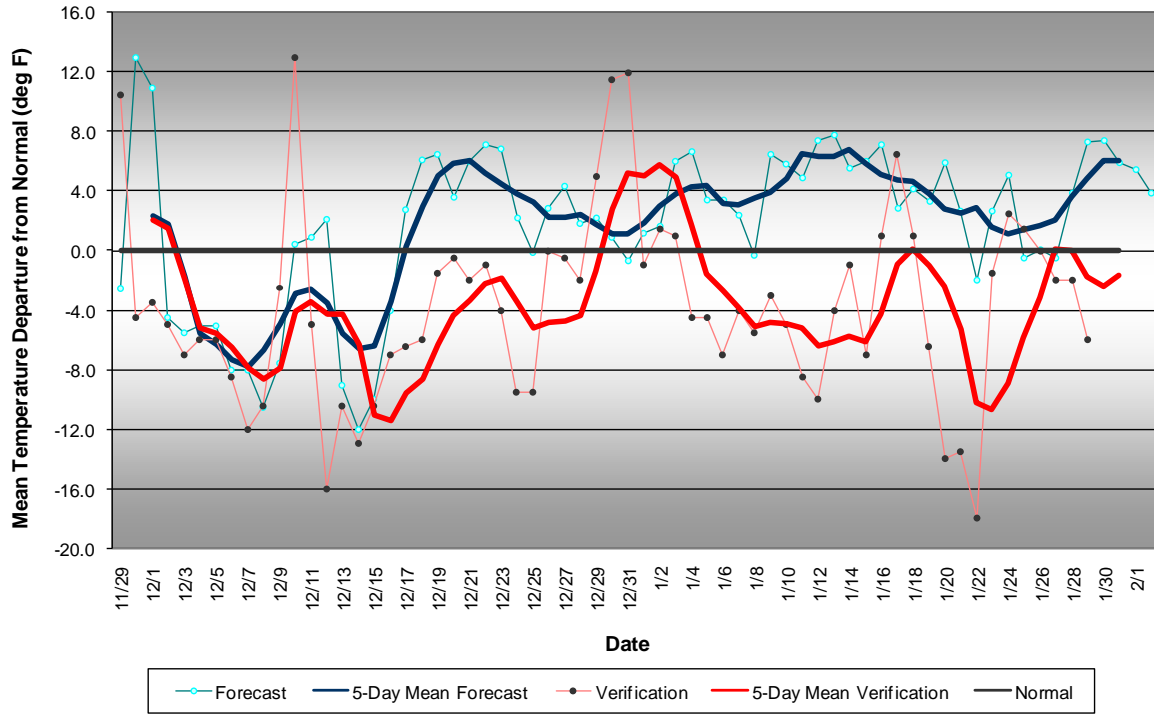

### Eastern Pennsylvania Temperature Forecast December 2010 - January 2011

**Central Pennsylvania Temperature Forecast  
December 2010 - January 2011**

### Western Pennsylvania Temperature Forecast December 2010 - January 2011