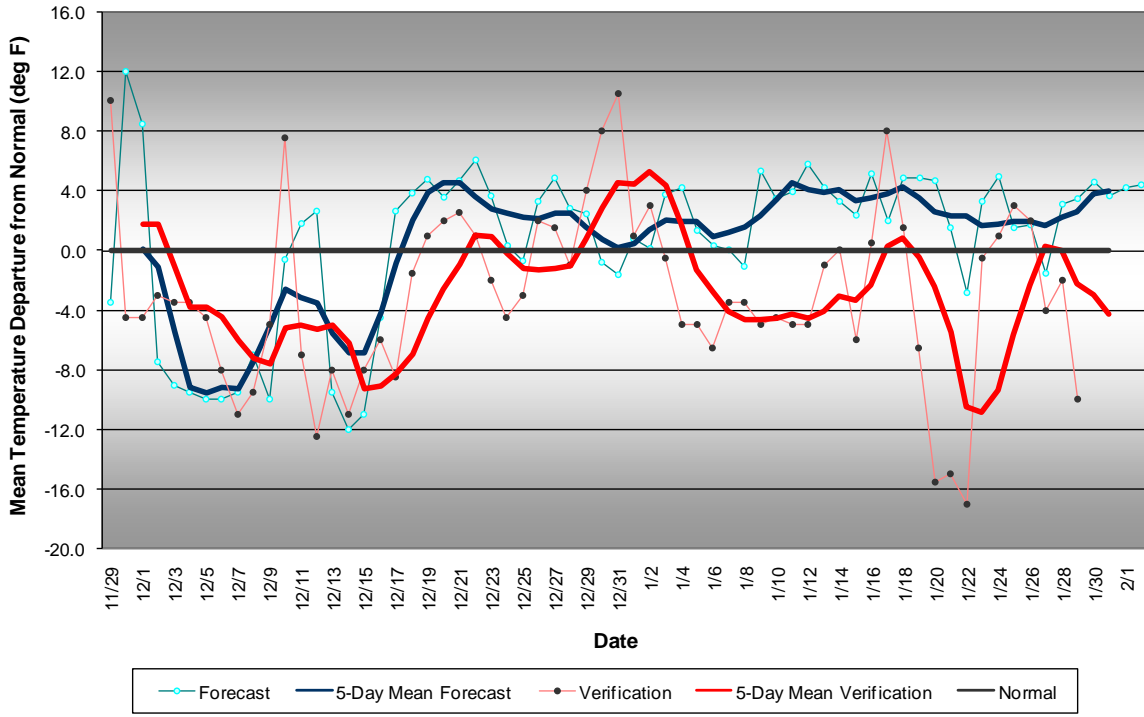

### Eastern Pennsylvania Temperature Forecast December 2010 - January 2011

**Central Pennsylvania Temperature Forecast  
December 2010 - January 2011**

### Western Pennsylvania Temperature Forecast December 2010 - January 2011