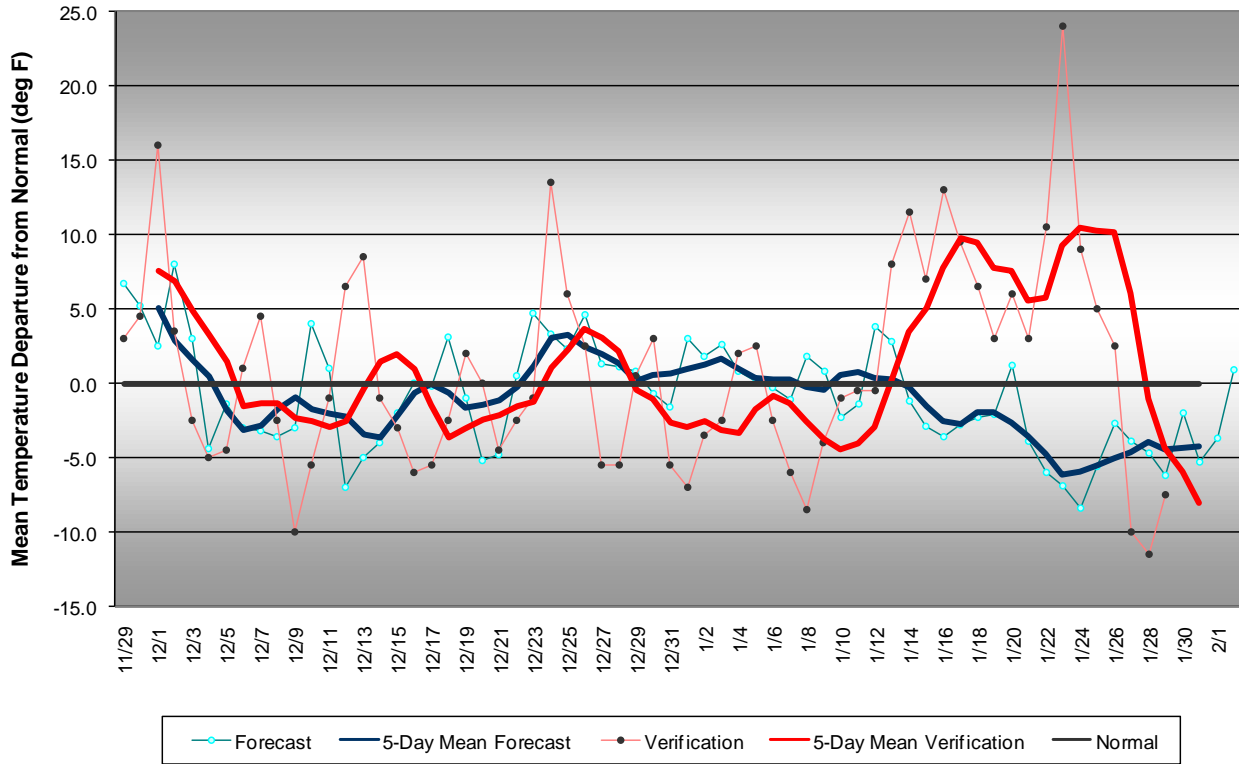

Long Range Forecast: December 2009 – January 2010

Western Pennsylvania Temperature Forecast December 2009 - January 2010

Central Pennsylvania Temperature Forecast December 2009 - January 2010

Eastern Pennsylvania Temperature Forecast
December 2009 - January 2010