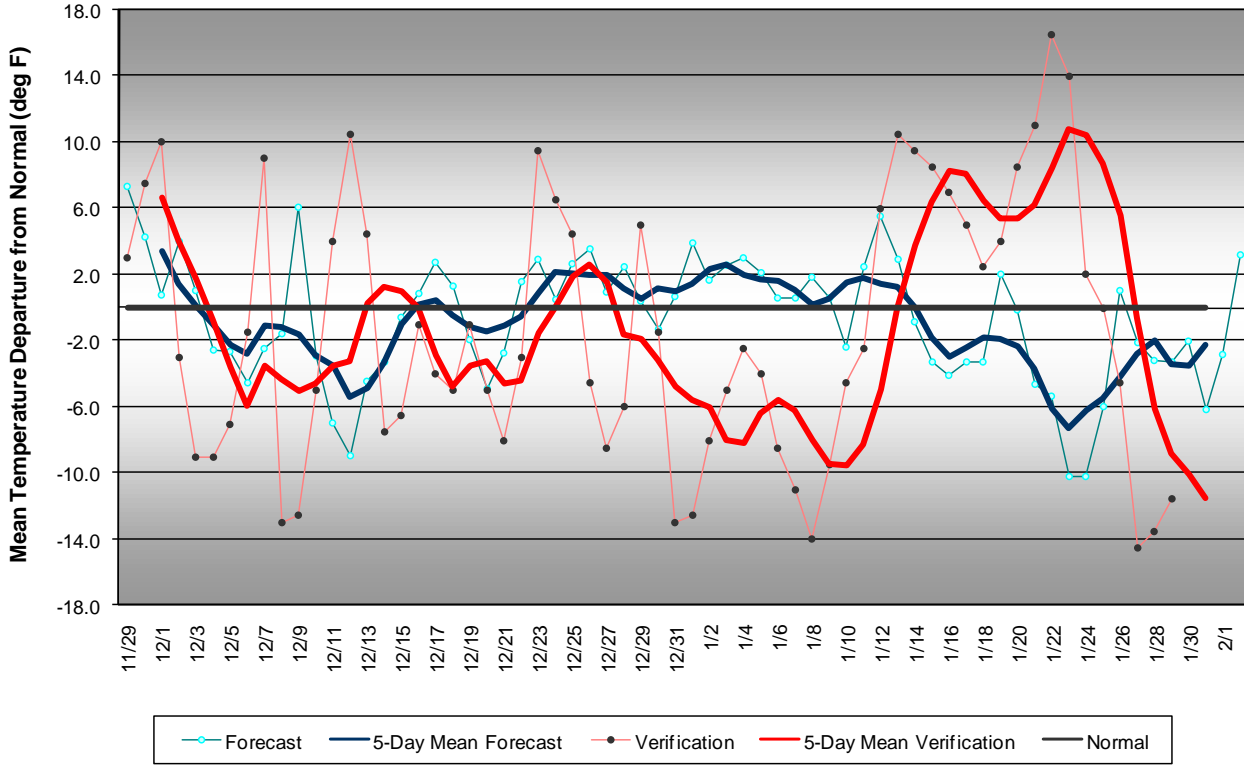

Long Range Forecast: December 2009 – January 2010

Western Pennsylvania Temperature Forecast December 2009 - January 2010

Central Pennsylvania Temperature Forecast December 2009 - January 2010

Eastern Pennsylvania Temperature Forecast
December 2009 - January 2010