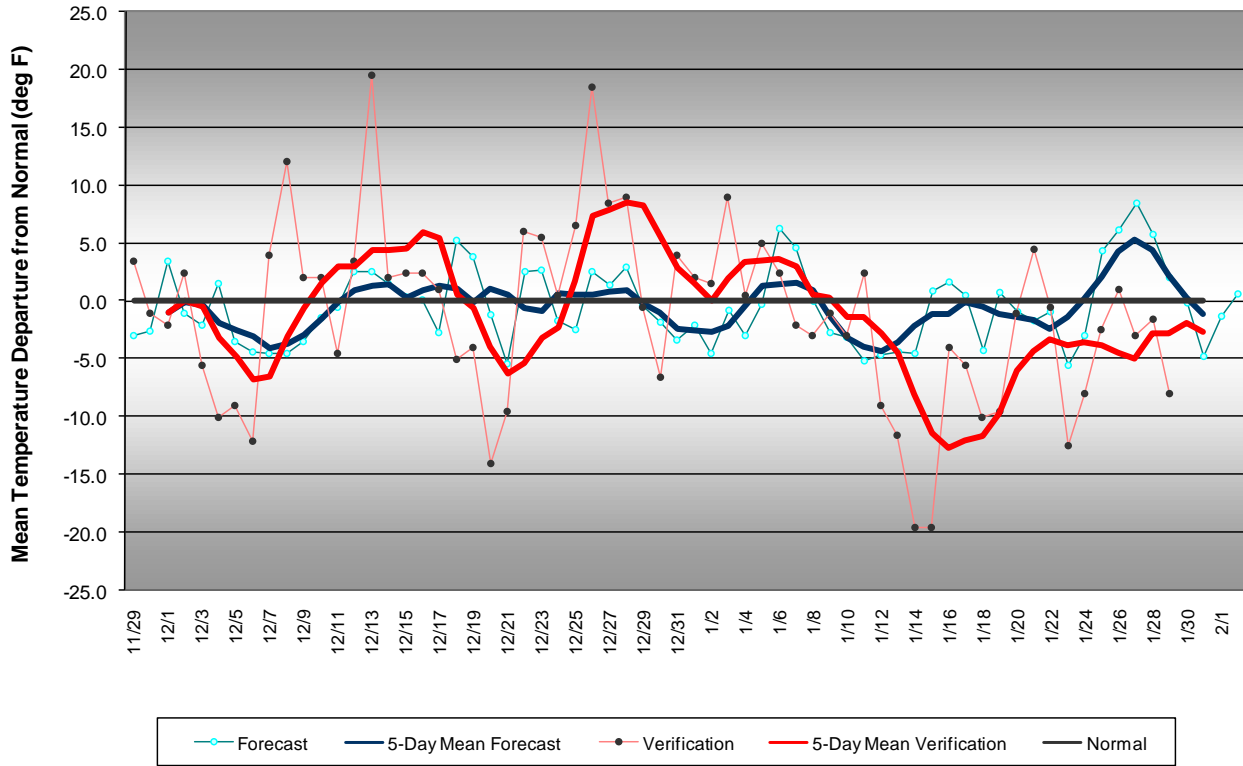

Long Range Forecast: December 2008 – January 2009

Western Pennsylvania Temperature Forecast December 2008 - January 2009

Central Pennsylvania Temperature Forecast December 2008 - January 2009

Central Pennsylvania Temperature Forecast December 2008 - January 2009