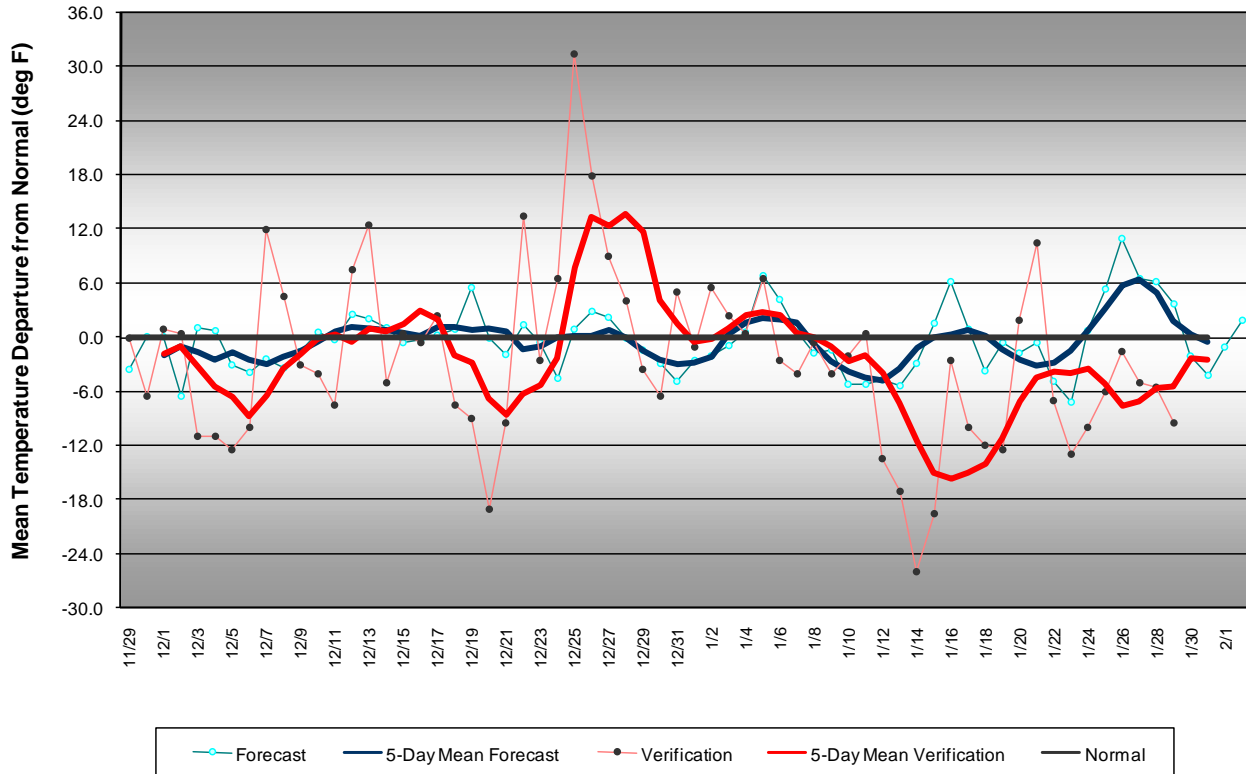

Long Range Forecast: December 2008 – January 2009

Western Pennsylvania Temperature Forecast December 2008 - January 2009

Central Pennsylvania Temperature Forecast December 2008 - January 2009

Central Pennsylvania Temperature Forecast December 2008 - January 2009