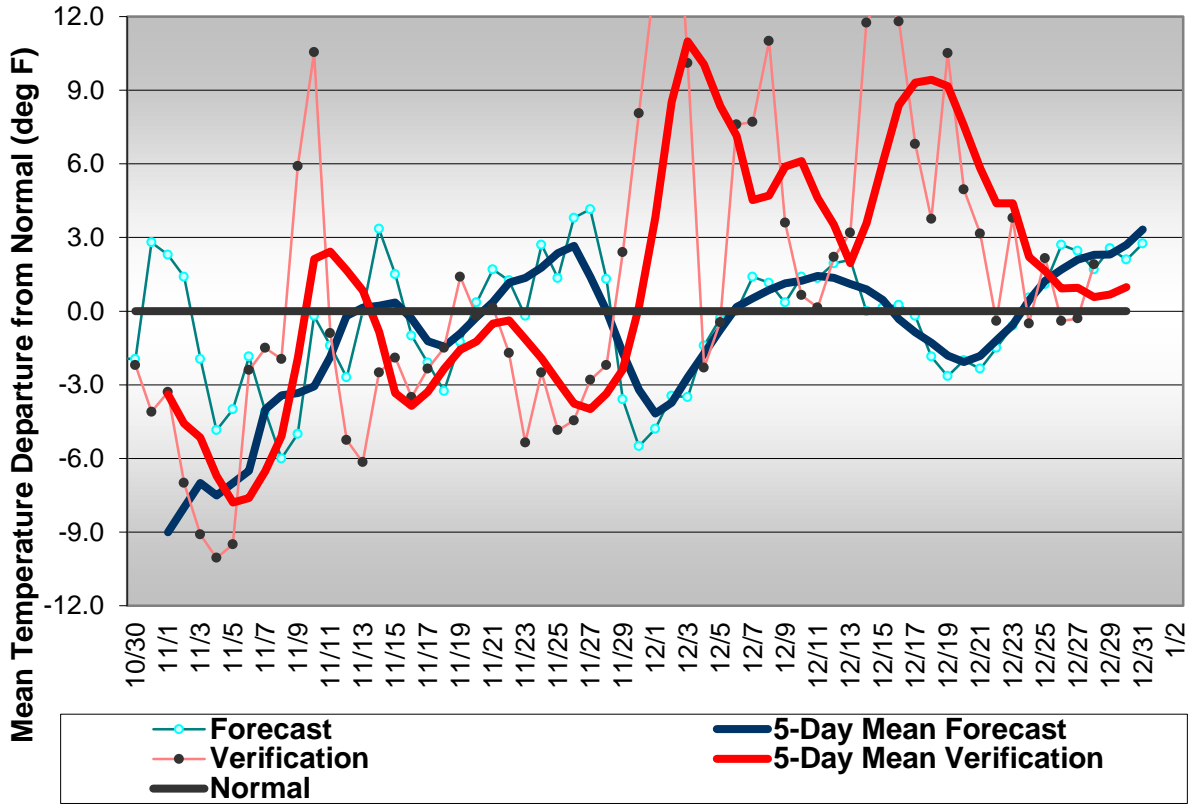

Western Pennsylvania Temperature Forecast November - December 2012

Central Pennsylvania Temperature Forecast November - December 2012

Eastern Pennsylvania Temperature Forecast November - December 2012