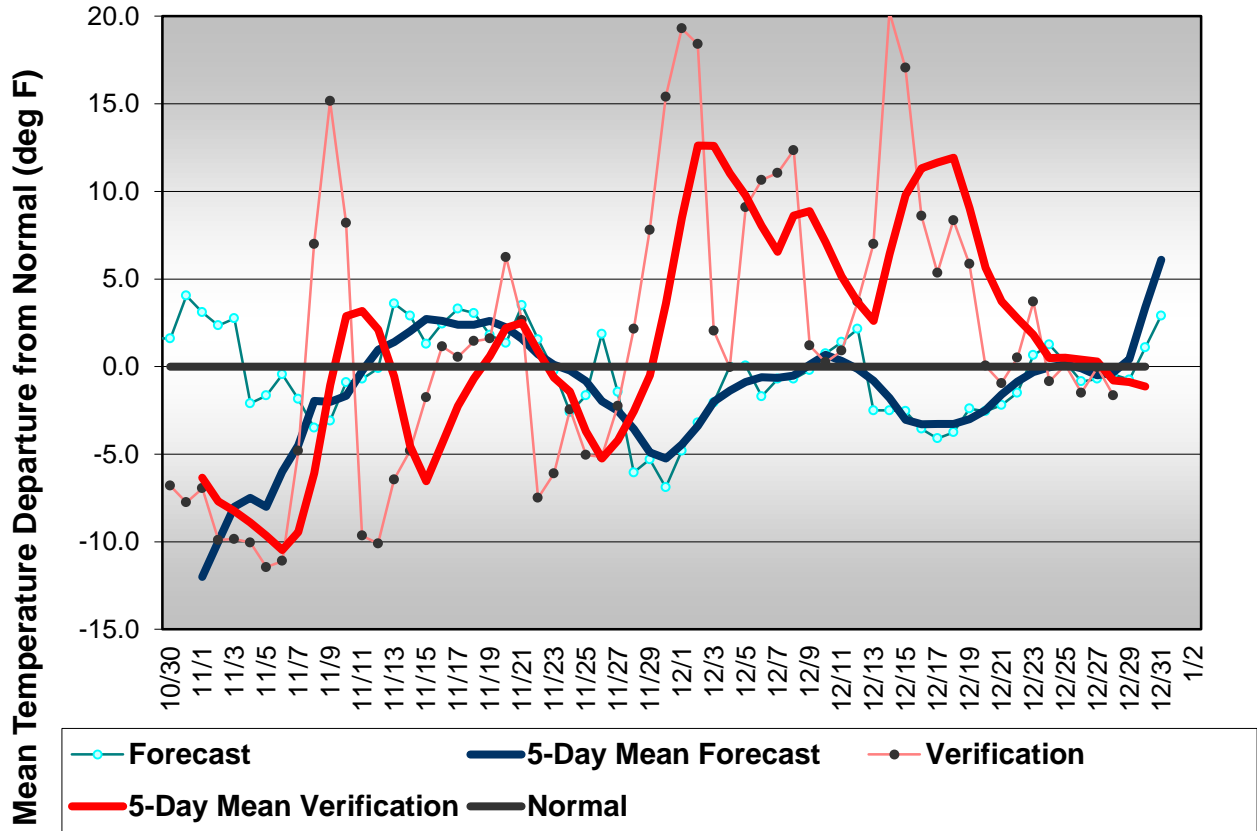

Western Pennsylvania Temperature Forecast November - December 2012

Central Pennsylvania Temperature Forecast November - December 2012

Eastern Pennsylvania Temperature Forecast November - December 2012