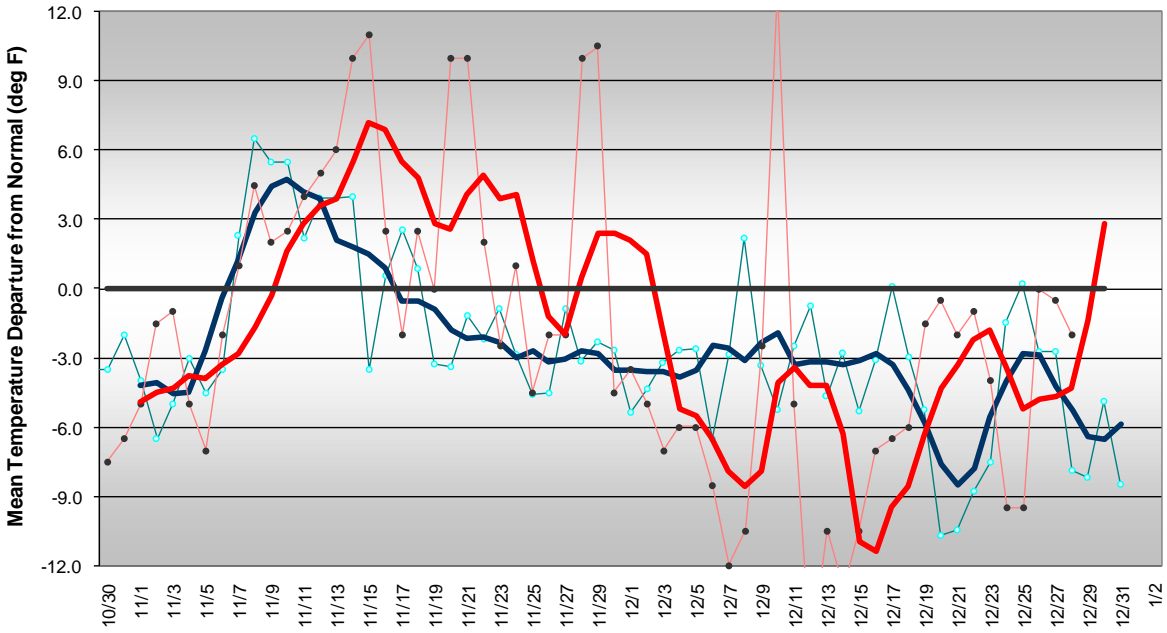

Eastern Pennsylvania Temperature Forecast November - December 2010

Central Pennsylvania Temperature Forecast November - December 2010

**Western Pennsylvania Temperature Forecast
November - December 2010**