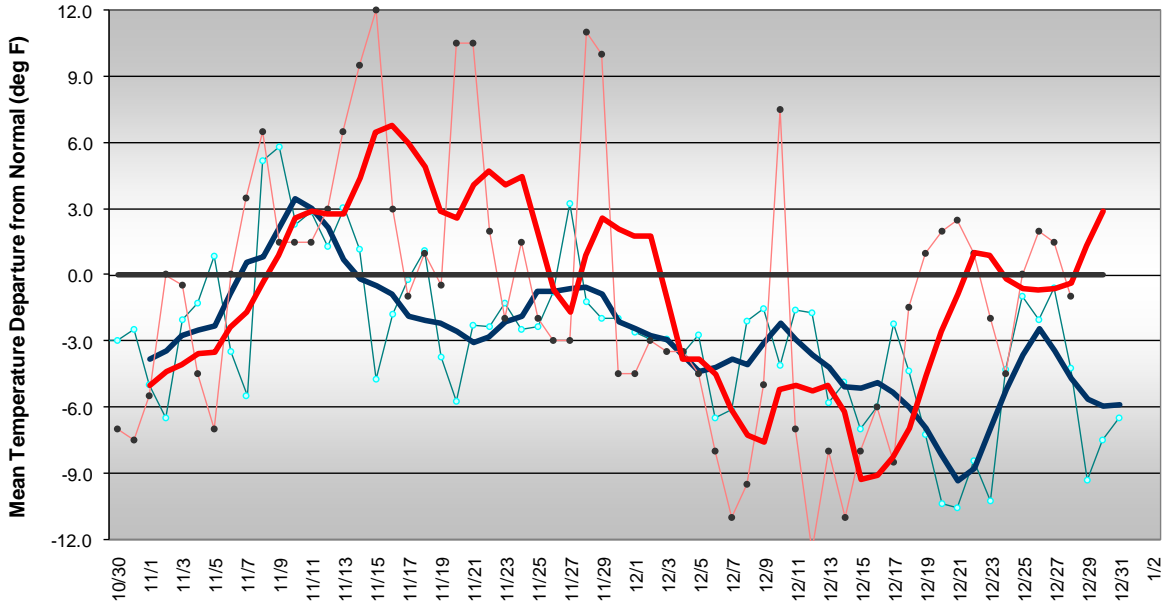

Eastern Pennsylvania Temperature Forecast November - December 2010

Central Pennsylvania Temperature Forecast November - December 2010

**Western Pennsylvania Temperature Forecast
November - December 2010**