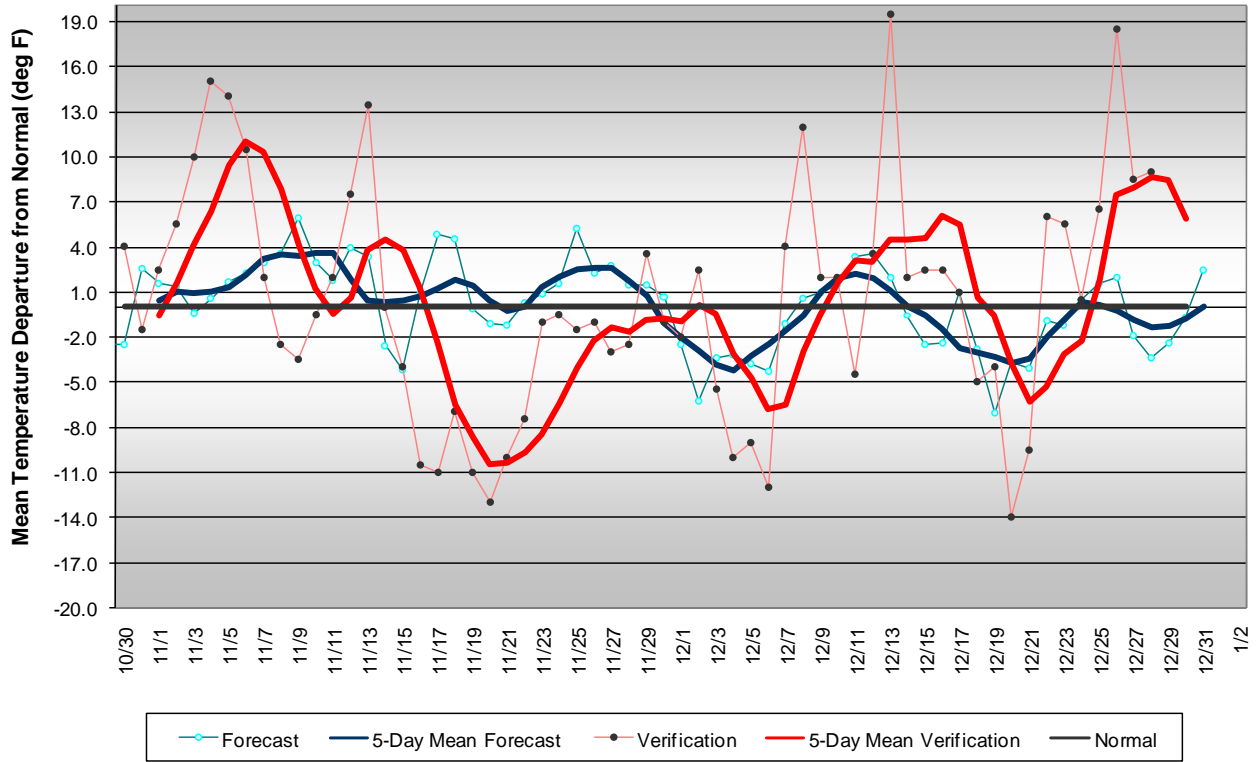

Long Range Forecast: November – December 2008

Western Pennsylvania Temperature Forecast November - December 2008

Central Pennsylvania Temperature Forecast November - December 2008

Eastern Pennsylvania Temperature Forecast November - December 2008