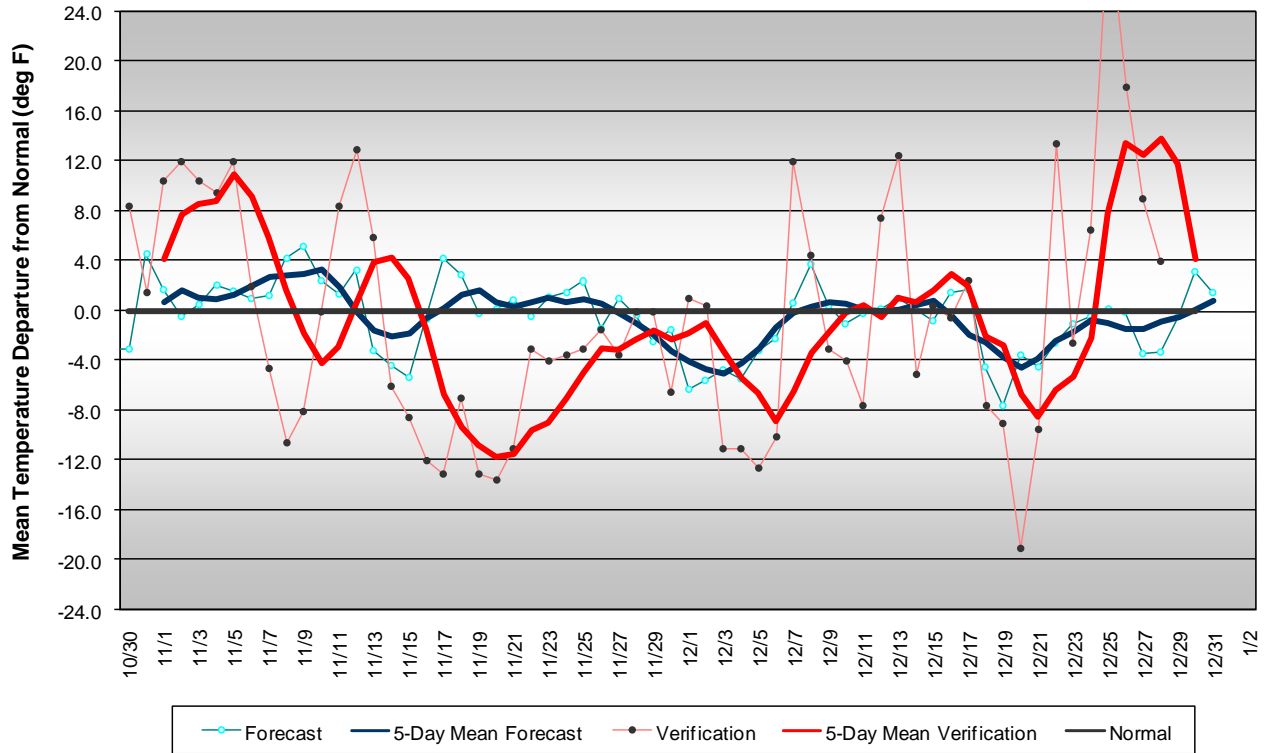

Long Range Forecast: November – December 2008

Western Pennsylvania Temperature Forecast November - December 2008

Central Pennsylvania Temperature Forecast November - December 2008

Eastern Pennsylvania Temperature Forecast November - December 2008