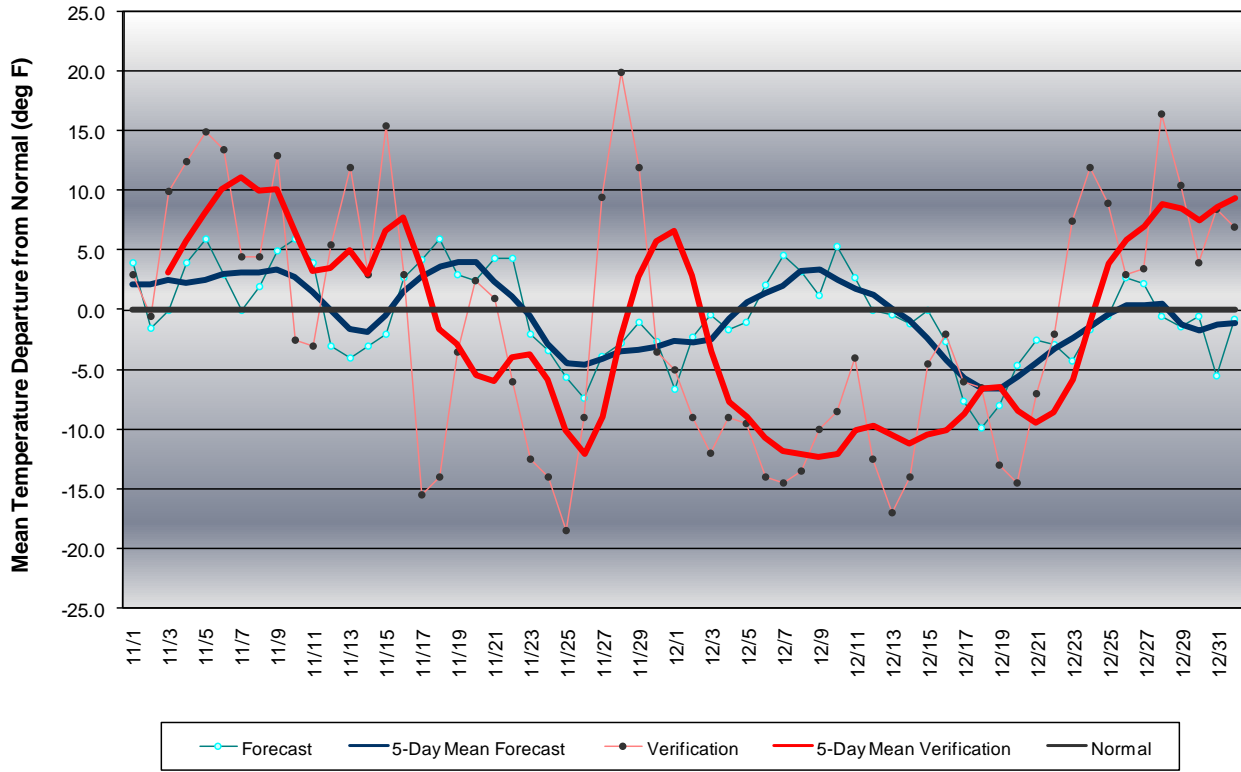

Long Range Forecast: November – December 2005

Western Pennsylvania Temperature Forecast November- December 2005

Central Pennsylvania Temperature Forecast November - December 2005

Eastern Pennsylvania Temperature Forecast November - December 2005