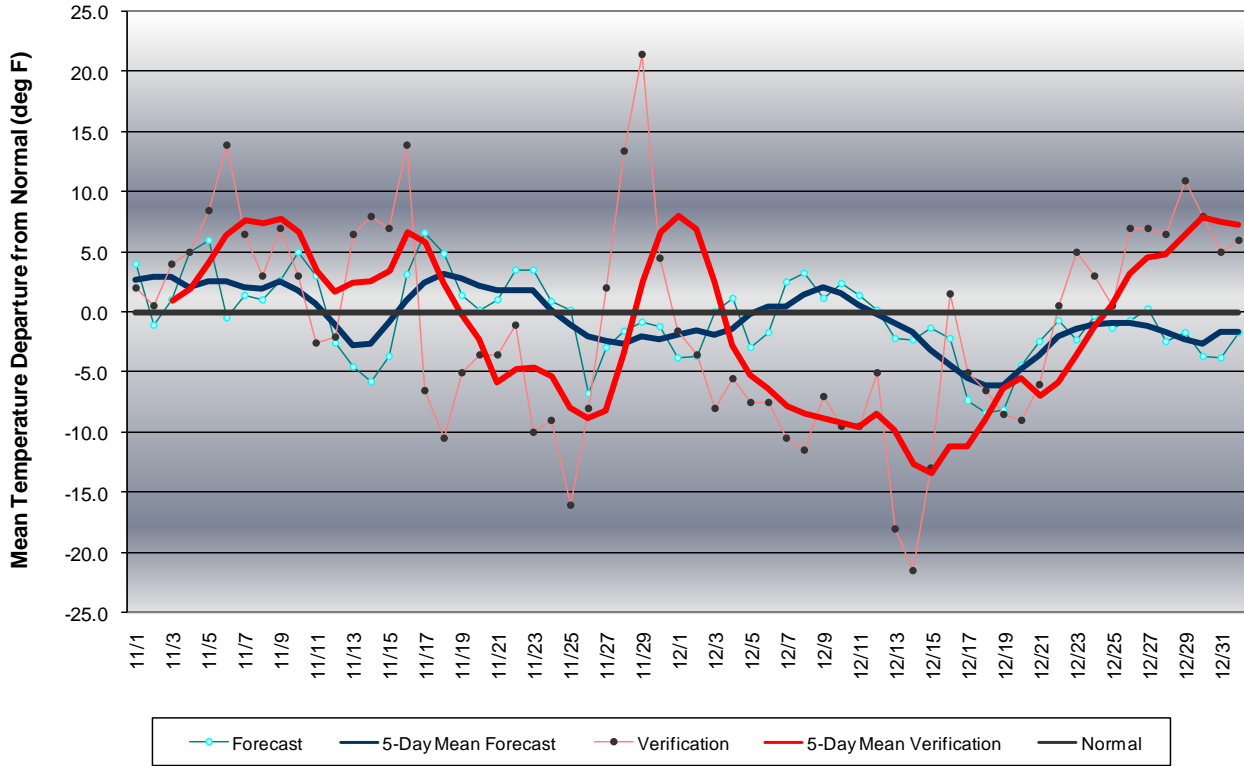

Long Range Forecast: November – December 2005

Western Pennsylvania Temperature Forecast November- December 2005

Central Pennsylvania Temperature Forecast November - December 2005

Eastern Pennsylvania Temperature Forecast November - December 2005