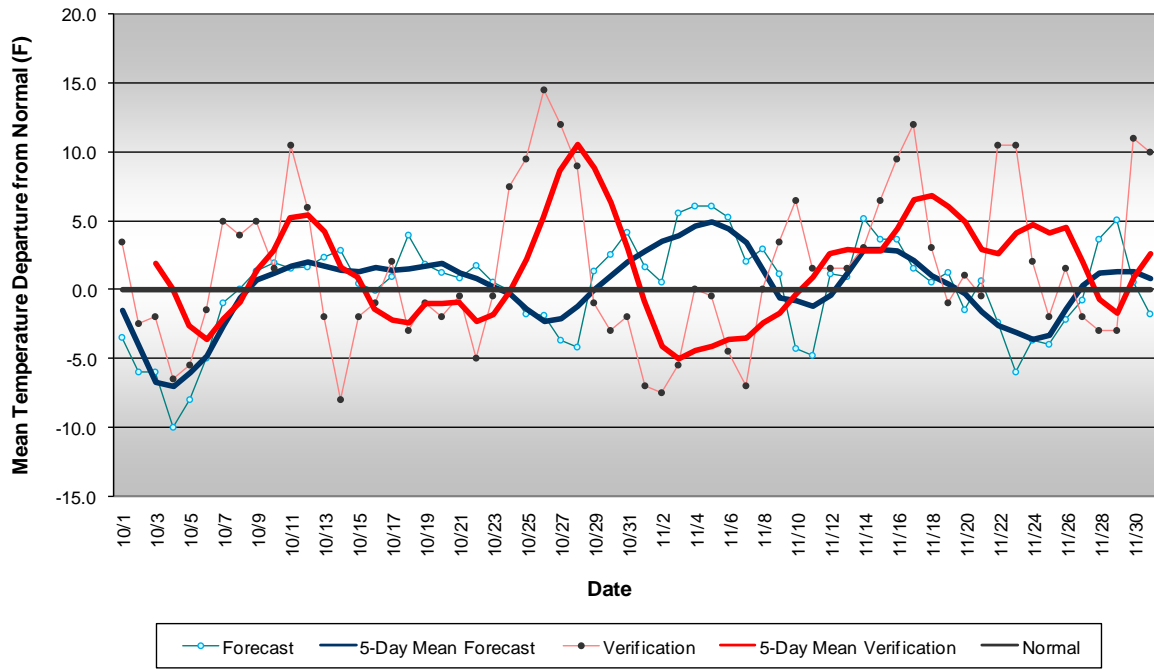

Eastern Pennsylvania Temperature Forecast
October - November 2010

Central Pennsylvania Temperature Forecast October - November 2010

Western Pennsylvania Temperature Forecast
October - November 2010