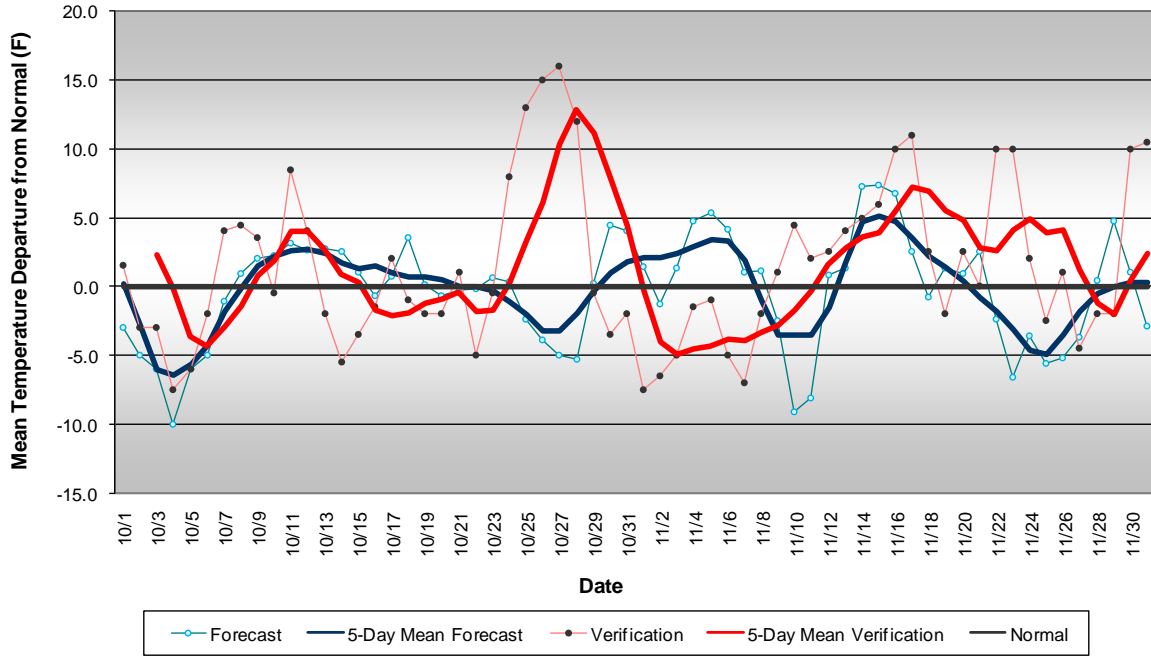

Eastern Pennsylvania Temperature Forecast
October - November 2010

Central Pennsylvania Temperature Forecast October - November 2010

Western Pennsylvania Temperature Forecast
October - November 2010