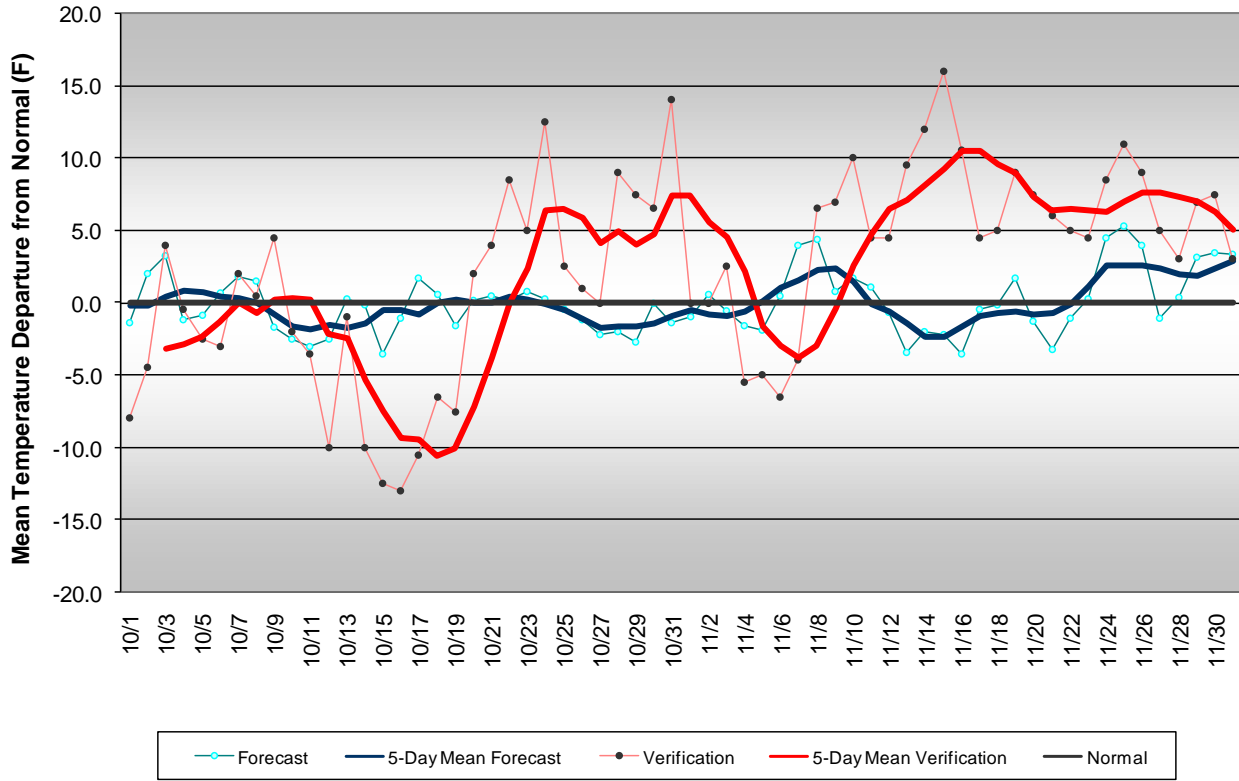

Central Pennsylvania Temperature Forecast October - November 2009