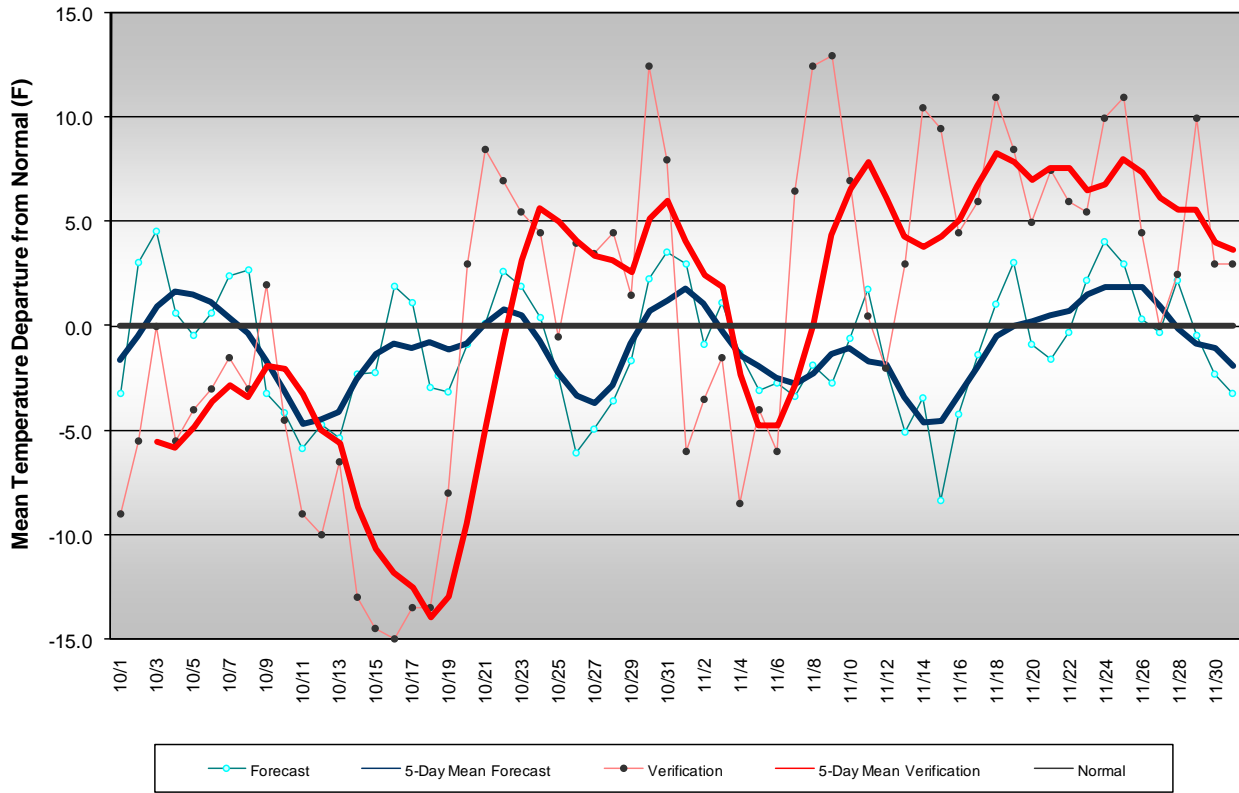

# Long Range Forecast: October – November 2009

## Western Pennsylvania Temperature Forecast October - November 2009