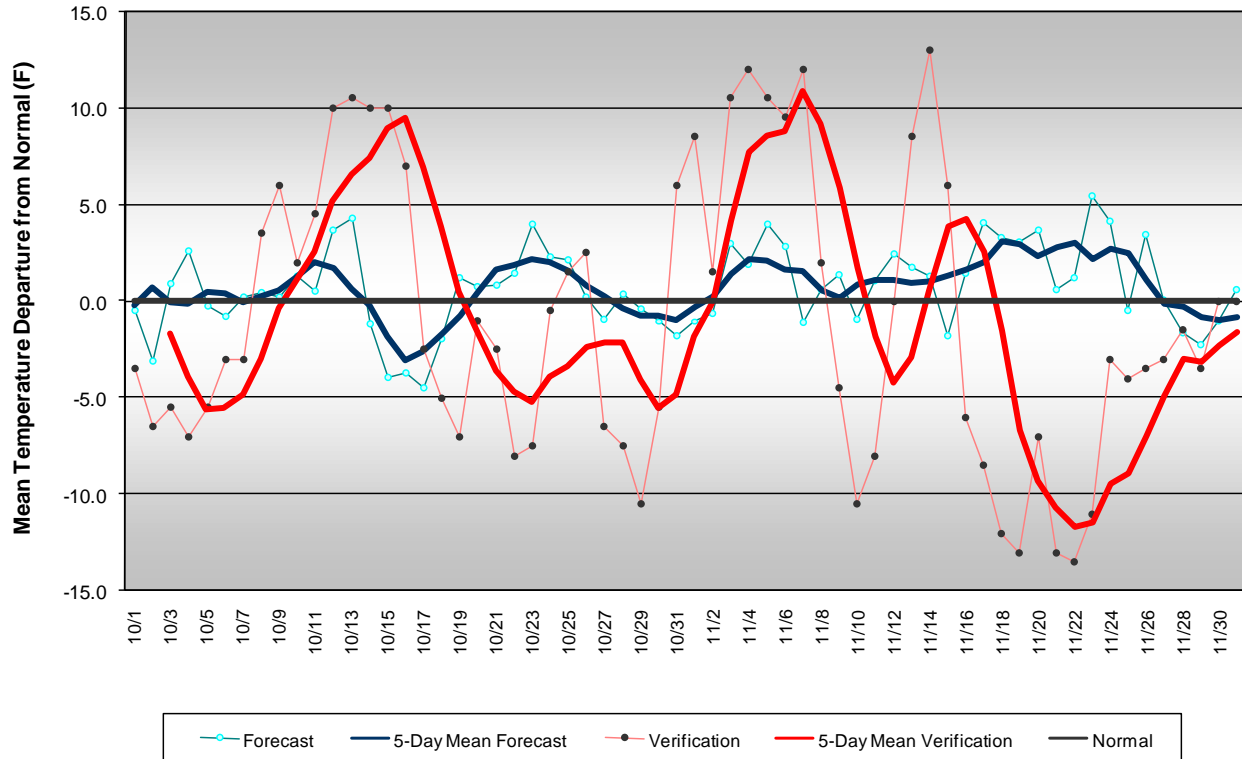

# Long Range Forecast: October – November 2008

## Western Pennsylvania Temperature Forecast October - November 2008