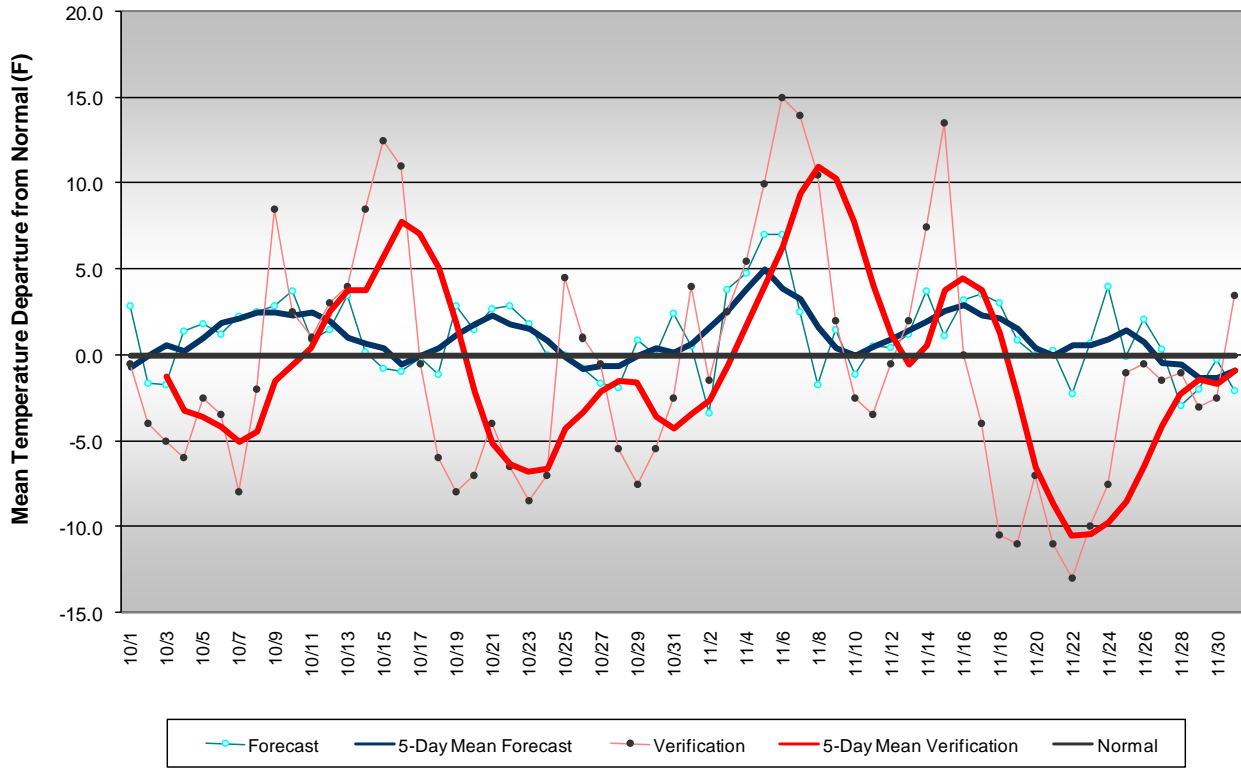

Central Pennsylvania Temperature Forecast October - November 2008