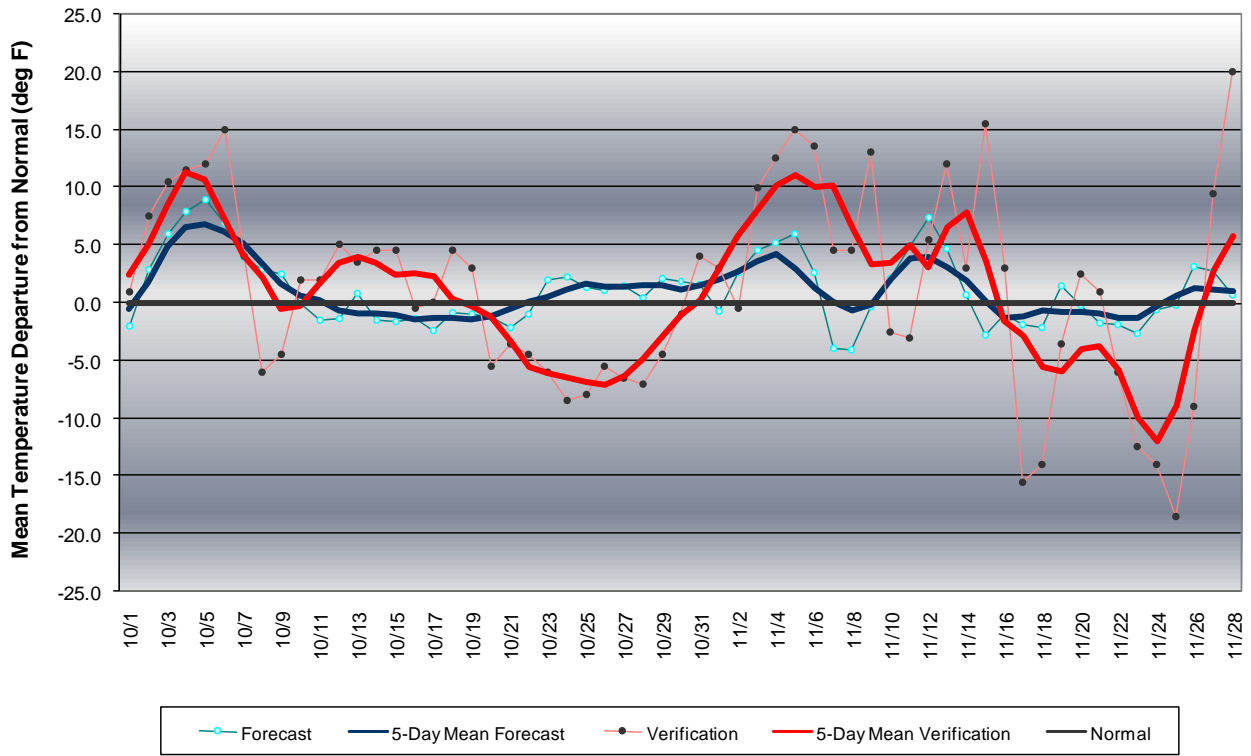

Long Range Forecast: October – November 2005

Western Pennsylvania Temperature Forecast October - November 2005

Central Pennsylvania Temperature Forecast October - November 2005

Eastern Pennsylvania Temperature Forecast October - November 2005