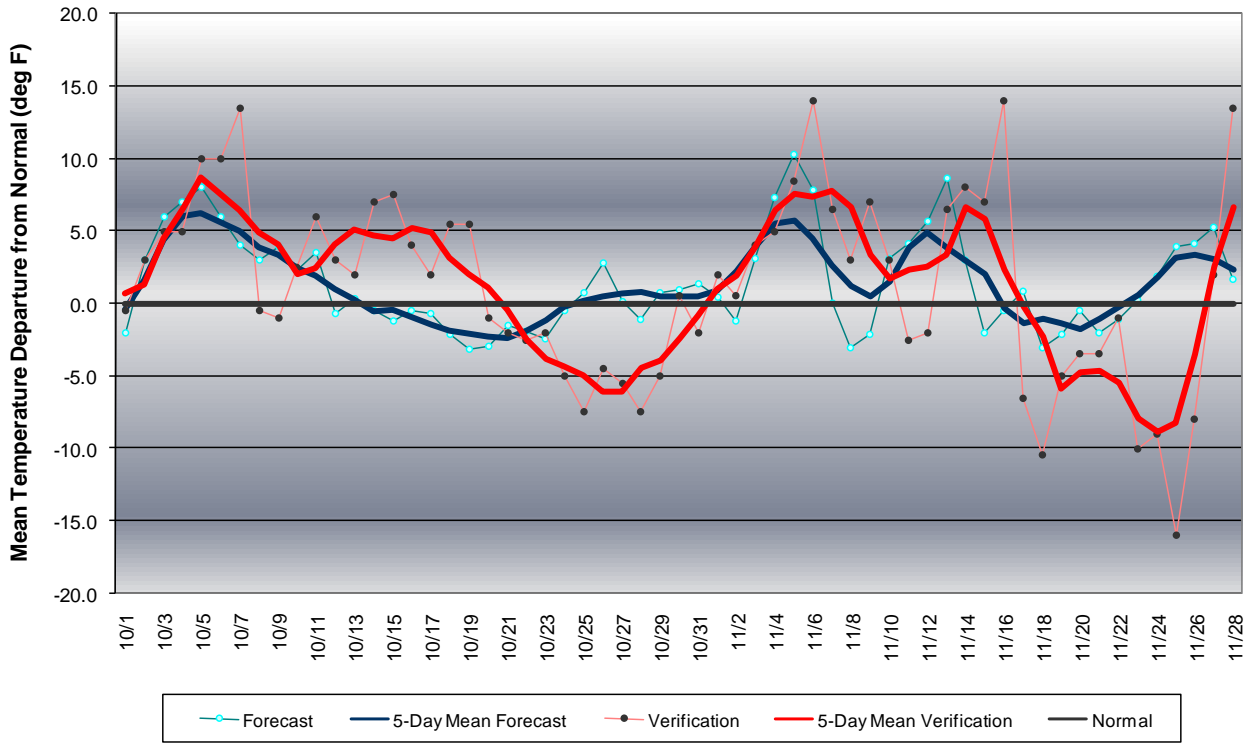

Long Range Forecast: October – November 2005

Western Pennsylvania Temperature Forecast October - November 2005

Central Pennsylvania Temperature Forecast October - November 2005

Eastern Pennsylvania Temperature Forecast October - November 2005