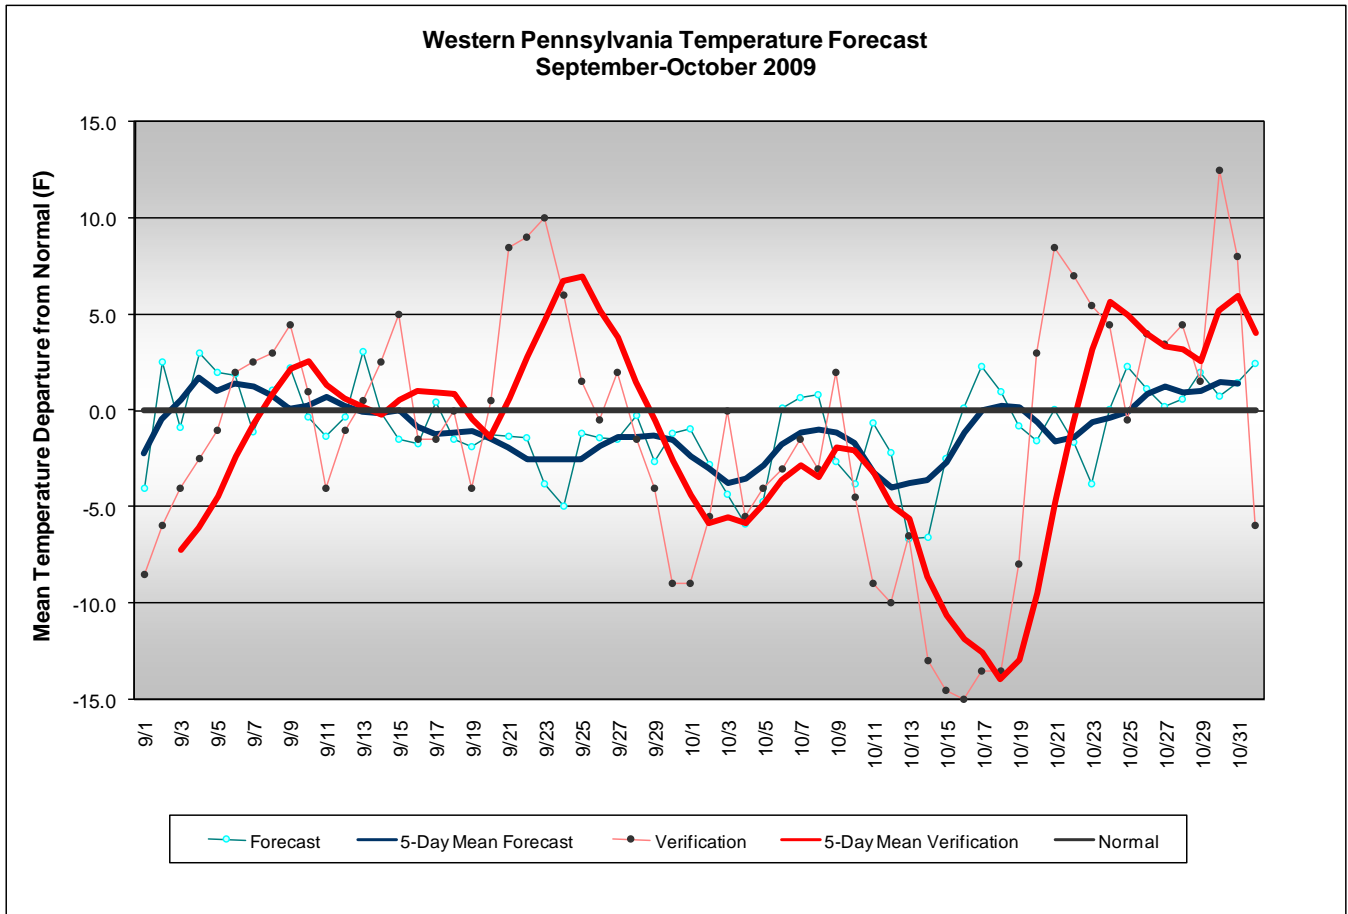

Long Range Forecast: September – October 2009

Central Pennsylvania Temperature Forecast September-October 2009

Eastern Pennsylvania Temperature Forecast September-October 2009