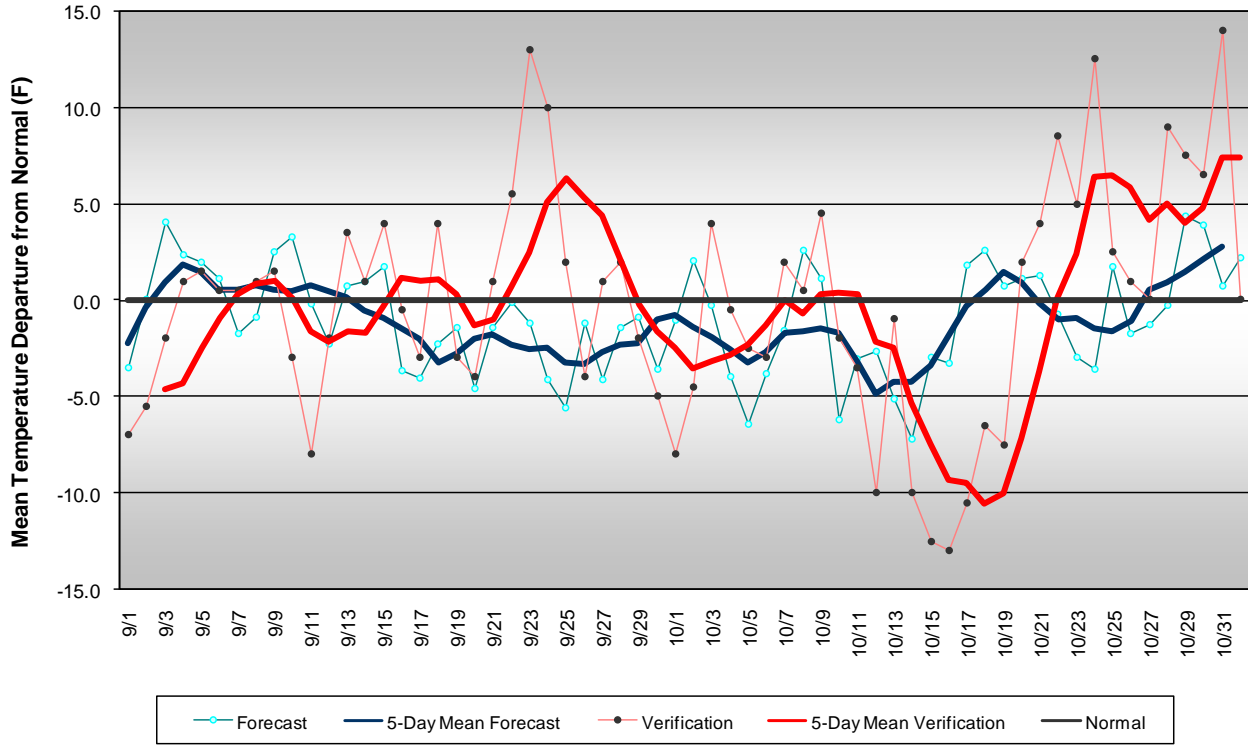

Long Range Forecast: September – October 2009

Central Pennsylvania Temperature Forecast September-October 2009

Eastern Pennsylvania Temperature Forecast September-October 2009