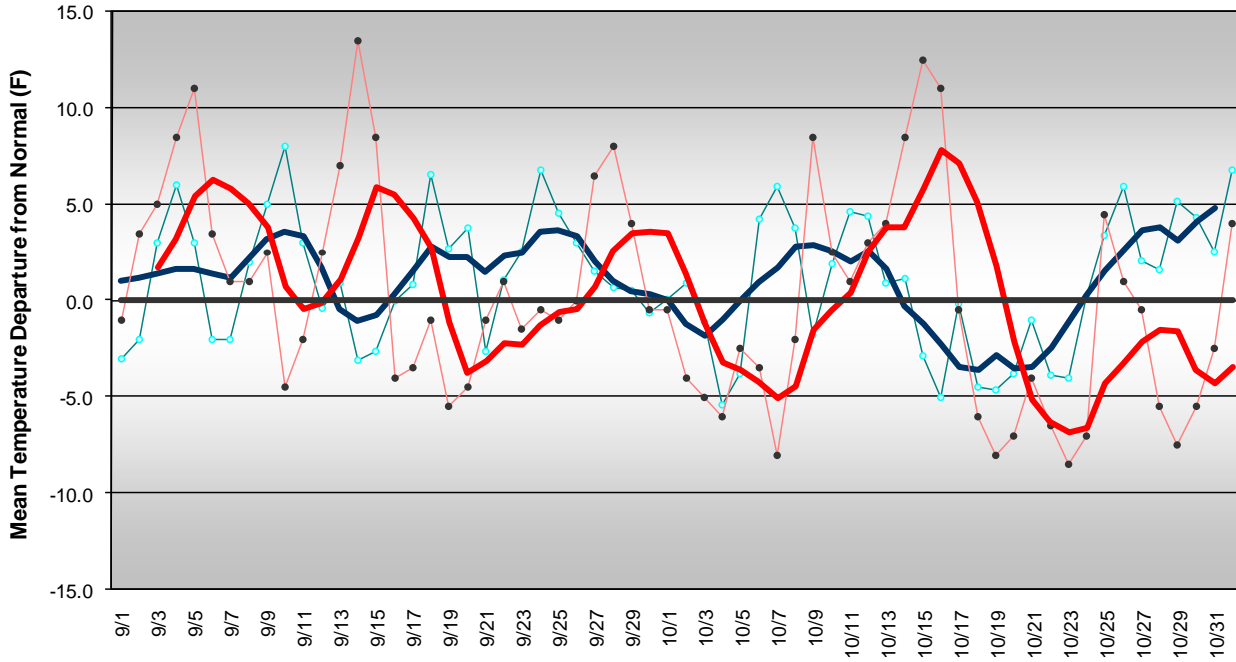

Central Pennsylvania Temperature Forecast September-October 2008