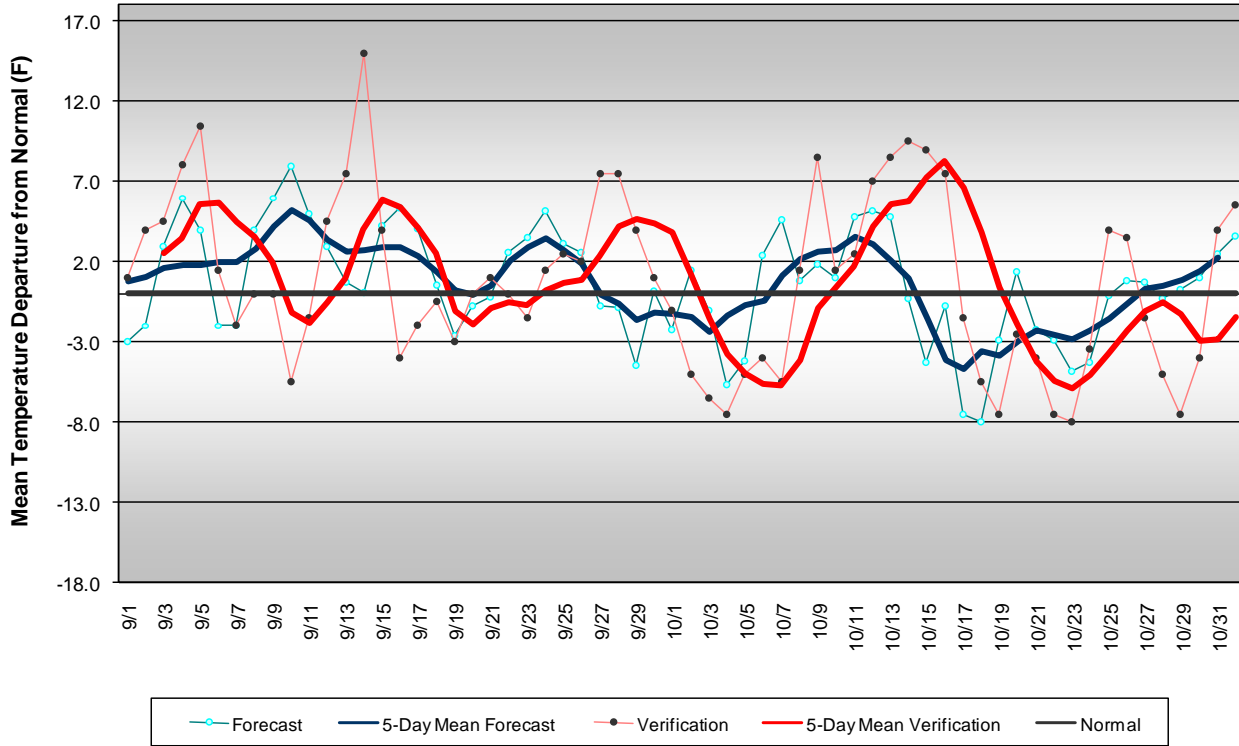

# Long Range Forecast: September – October 2008

## Western Pennsylvania Temperature Forecast September-October 2008