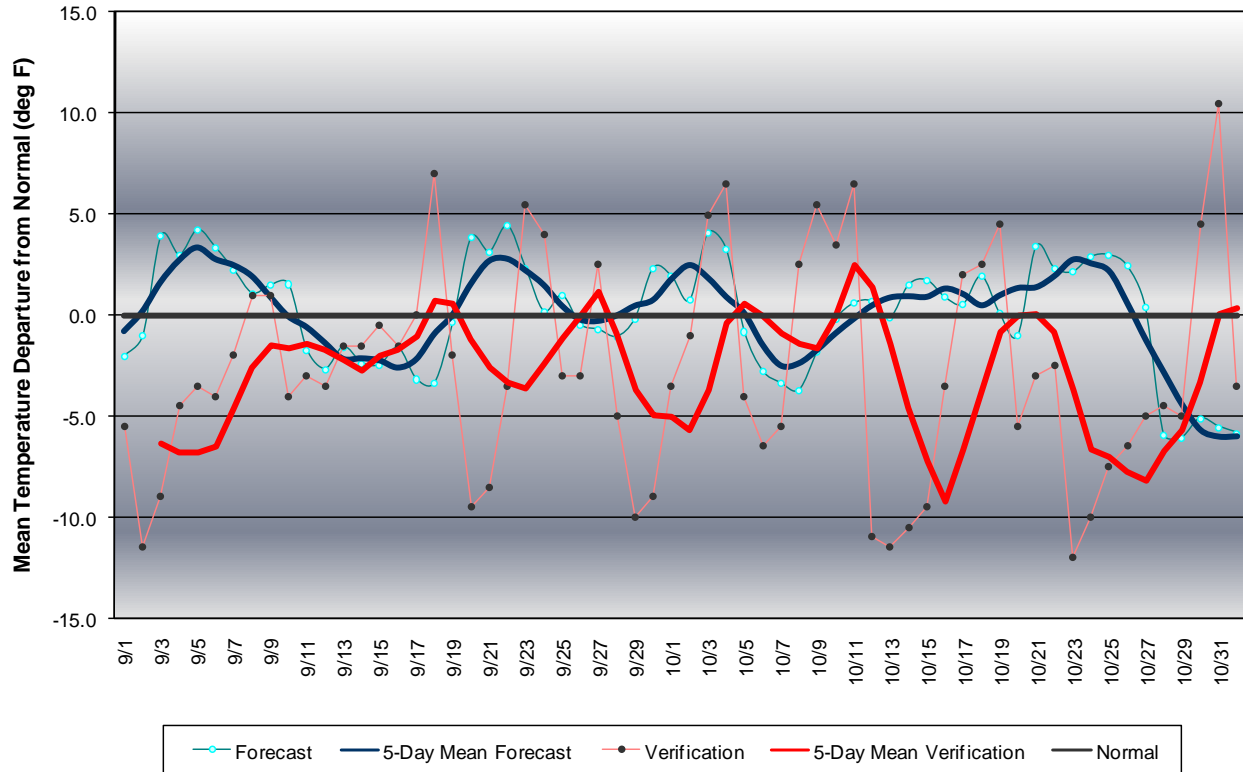

# Long Range Forecast: September – October 2006

## Western Pennsylvania Temperature Forecast September - October 2006