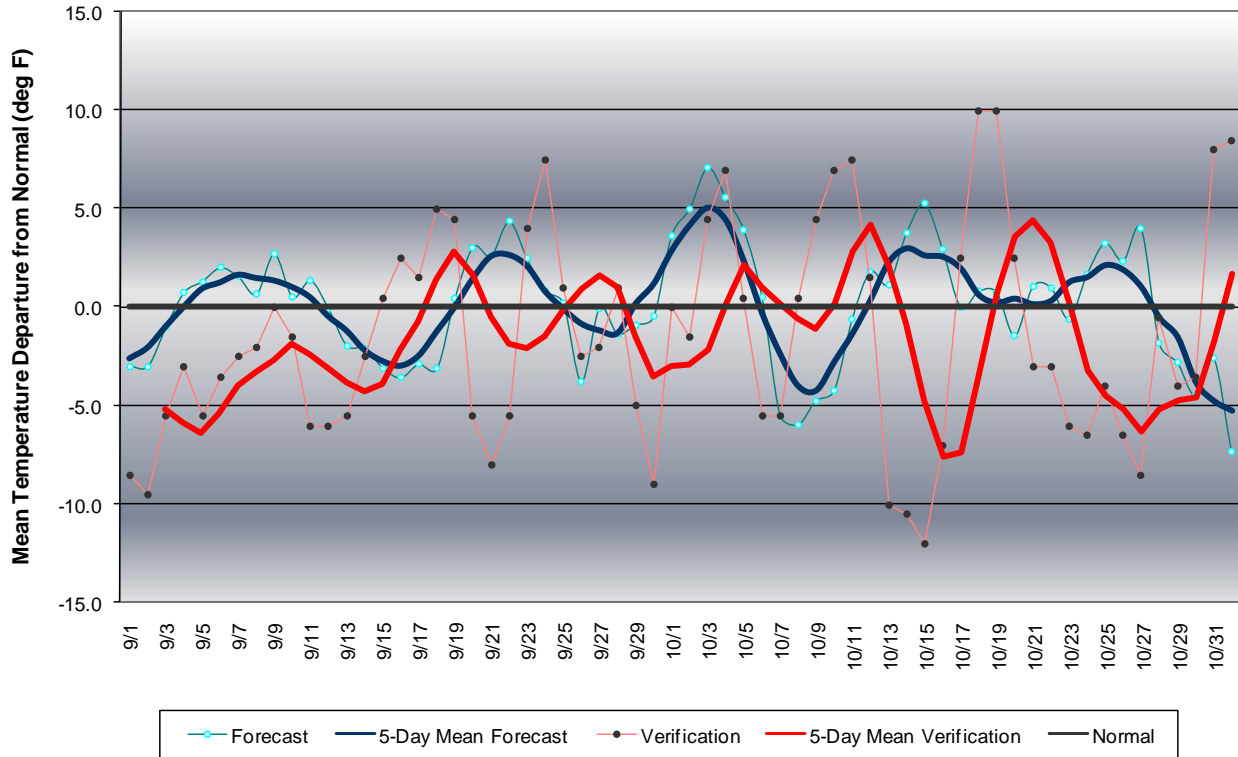

Central Pennsylvania Temperature Forecast September - October 2006