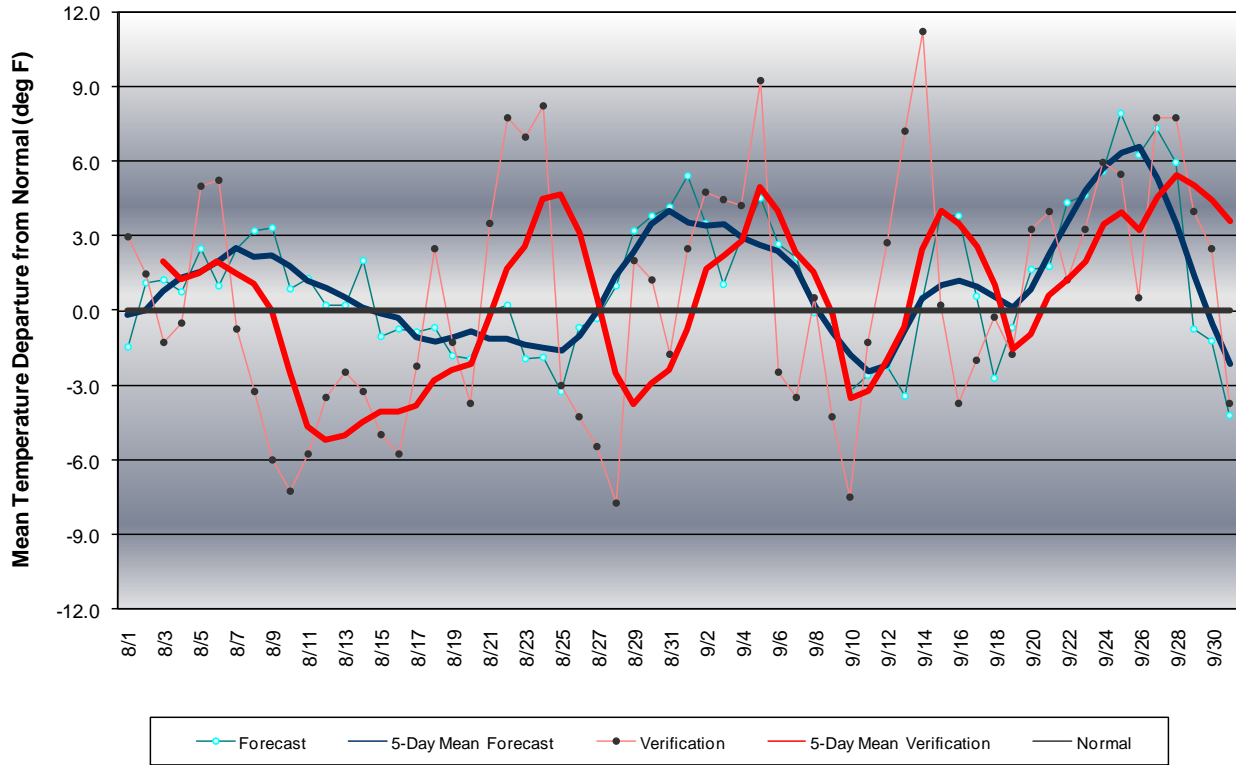

# Long Range Forecast: August – September 2008

## Western Pennsylvania Temperature Forecast August - September 2008