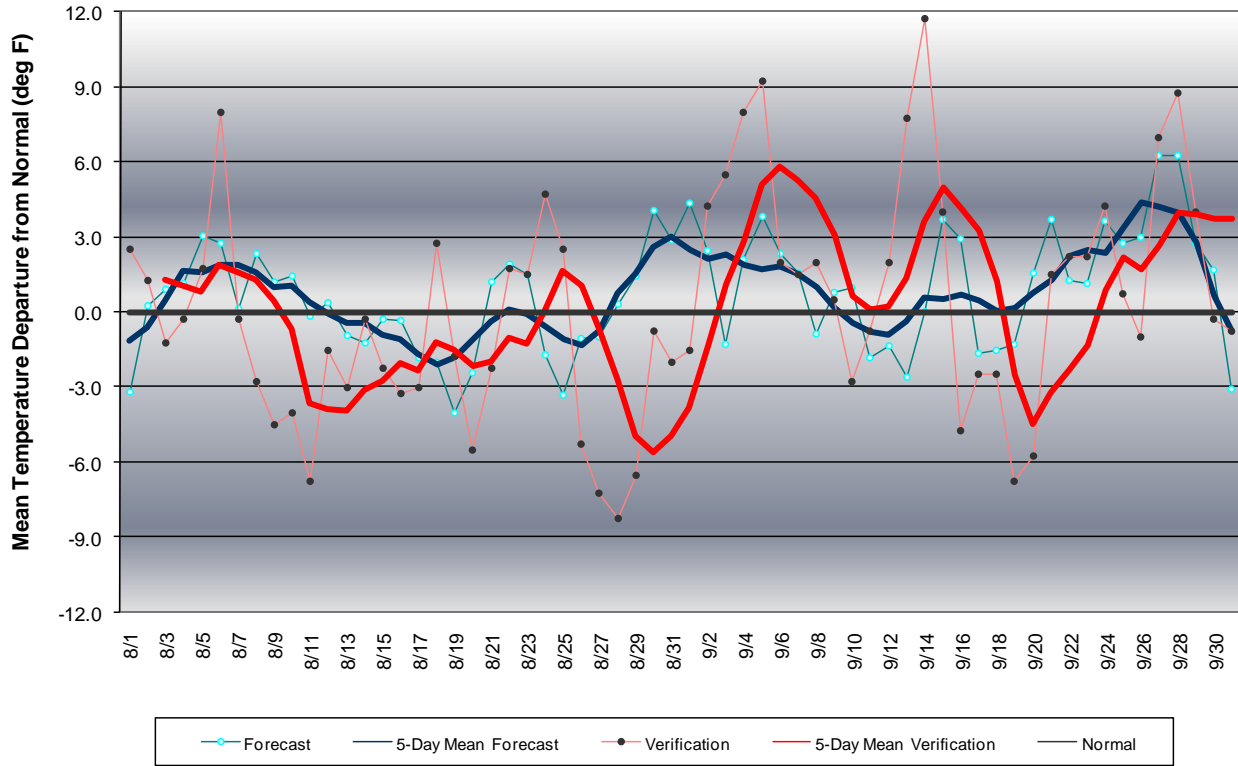

Central Pennsylvania Temperature Forecast August - September 2008