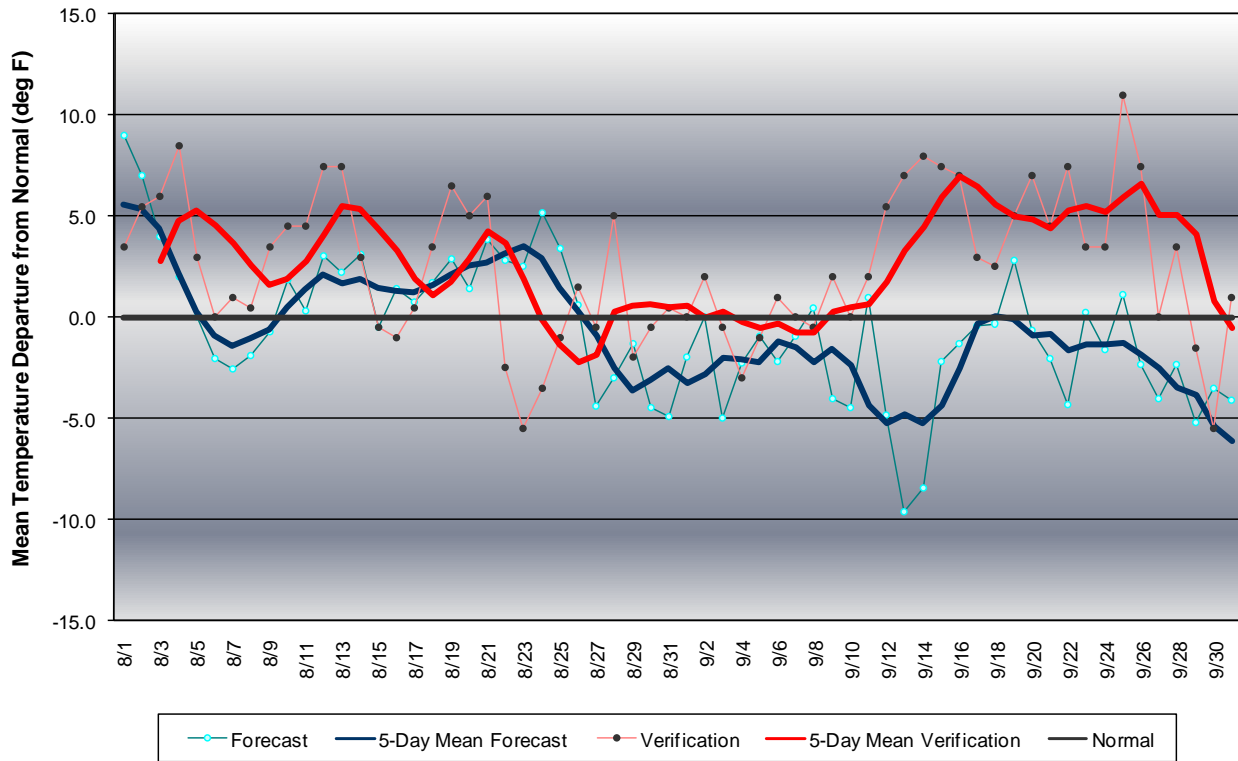

# Long Range Forecast: August – September 2005

## Western Pennsylvania Temperature Forecast August - September 2005