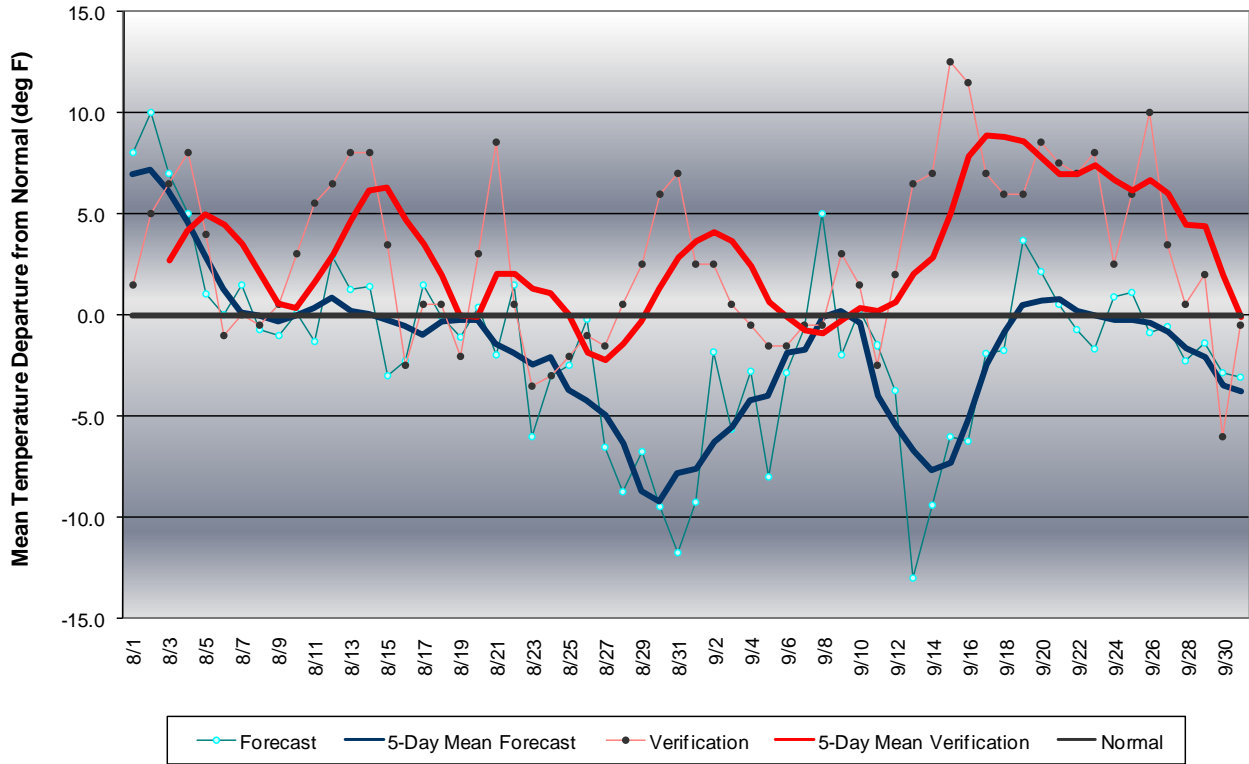

Central Pennsylvania Temperature Forecast August - September 2005