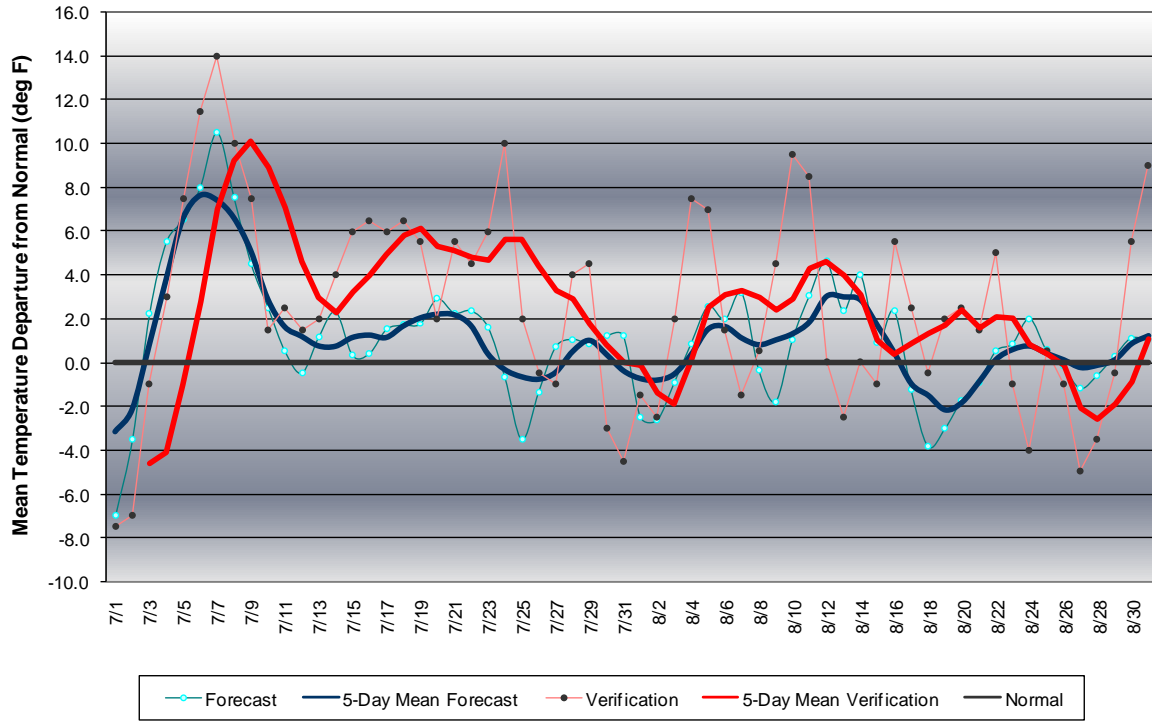

Central Pennsylvania Temperature Forecast July - August 2010