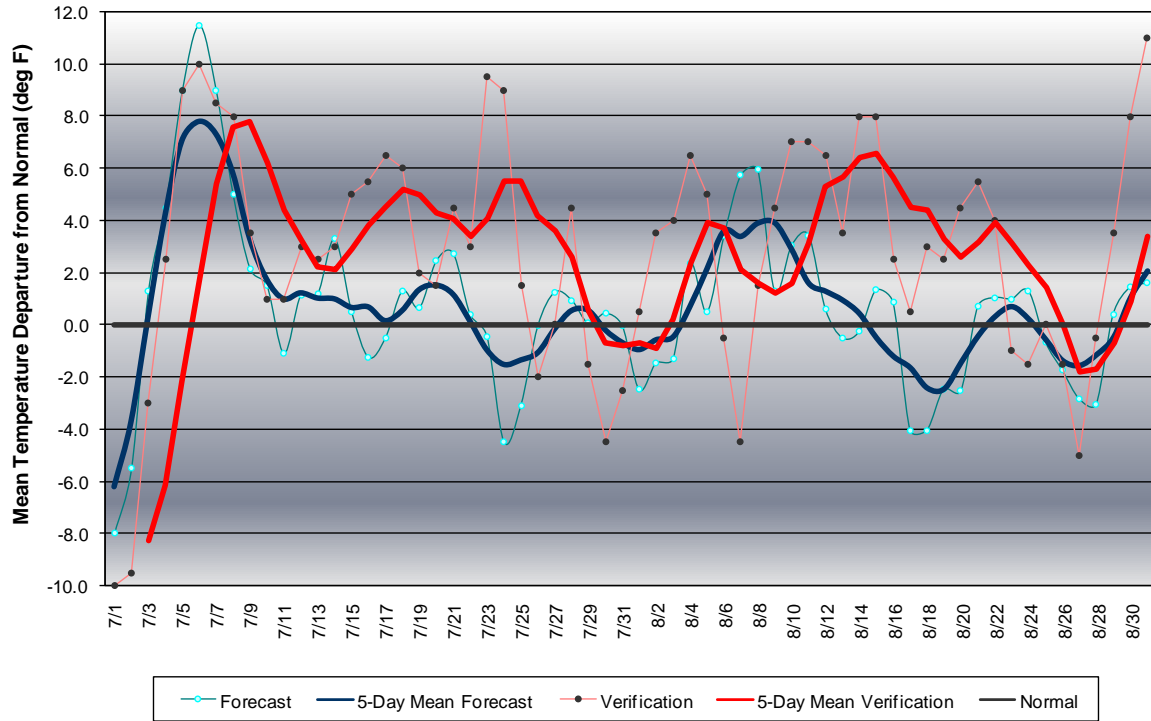

# Long Range Forecast: July – August 2010

## Western Pennsylvania Temperature Forecast July - August 2010