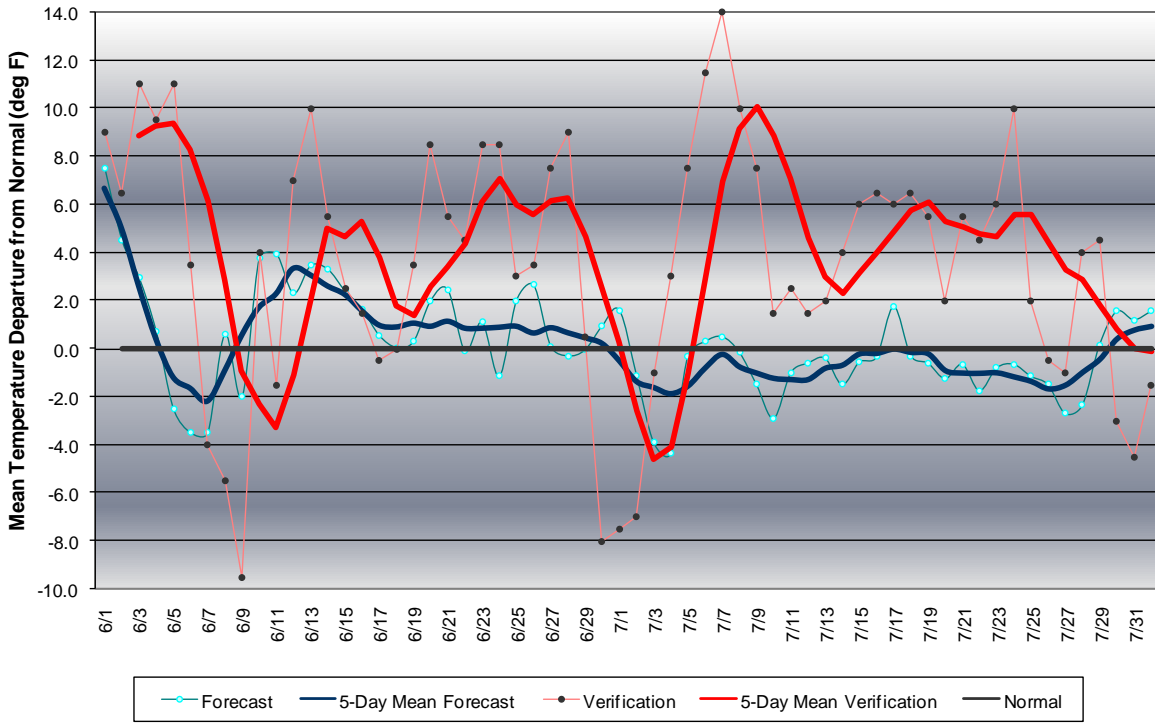

Long Range Forecast: June – July 2010

Western Pennsylvania Temperature Forecast June - July 2010

Central Pennsylvania Temperature Forecast June - July 2010

Eastern Pennsylvania Temperature Forecast June - July 2010