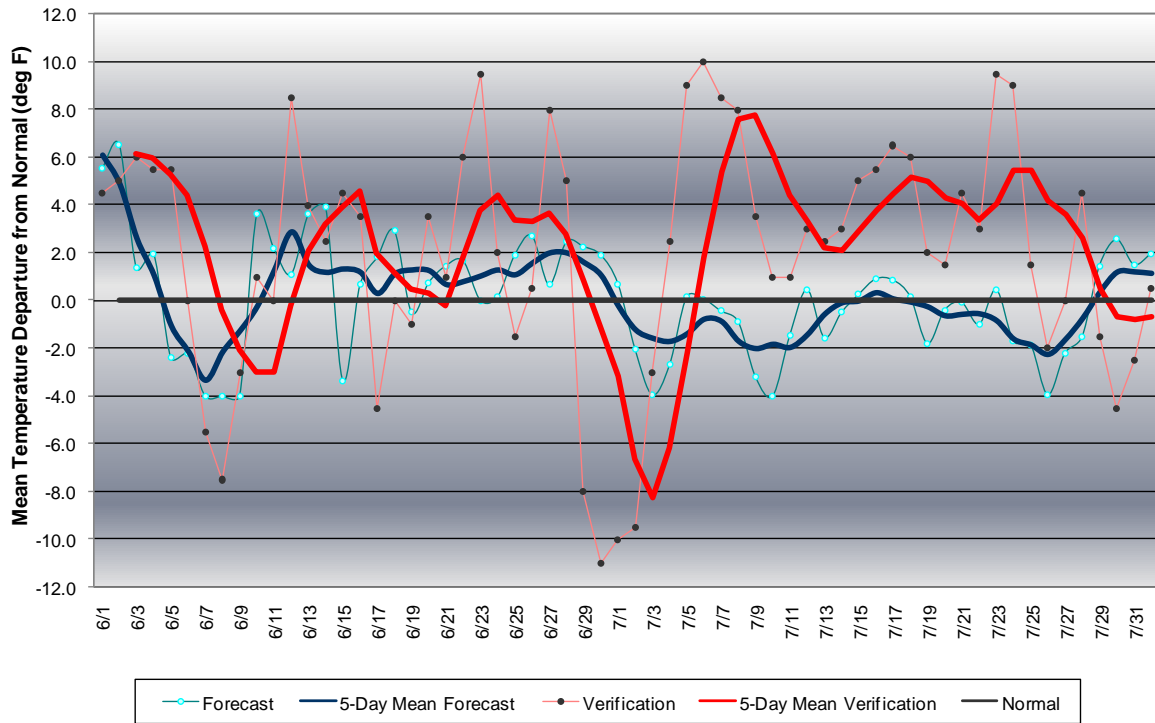

Long Range Forecast: June – July 2010

Western Pennsylvania Temperature Forecast June - July 2010

Central Pennsylvania Temperature Forecast June - July 2010

Eastern Pennsylvania Temperature Forecast June - July 2010