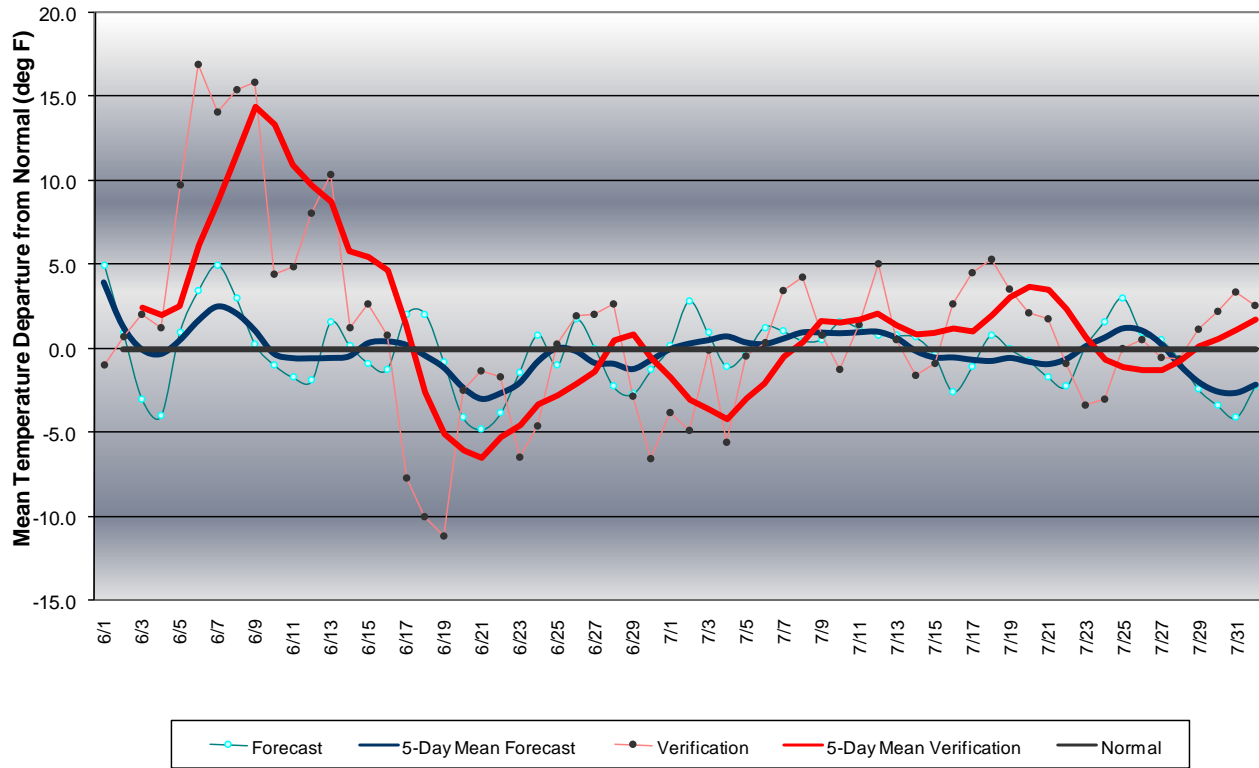

Long Range Forecast: June – July 2008

Western Pennsylvania Temperature Forecast June - July 2008

Central Pennsylvania Temperature Forecast June - July 2008

Eastern Pennsylvania Temperature Forecast June - July 2008