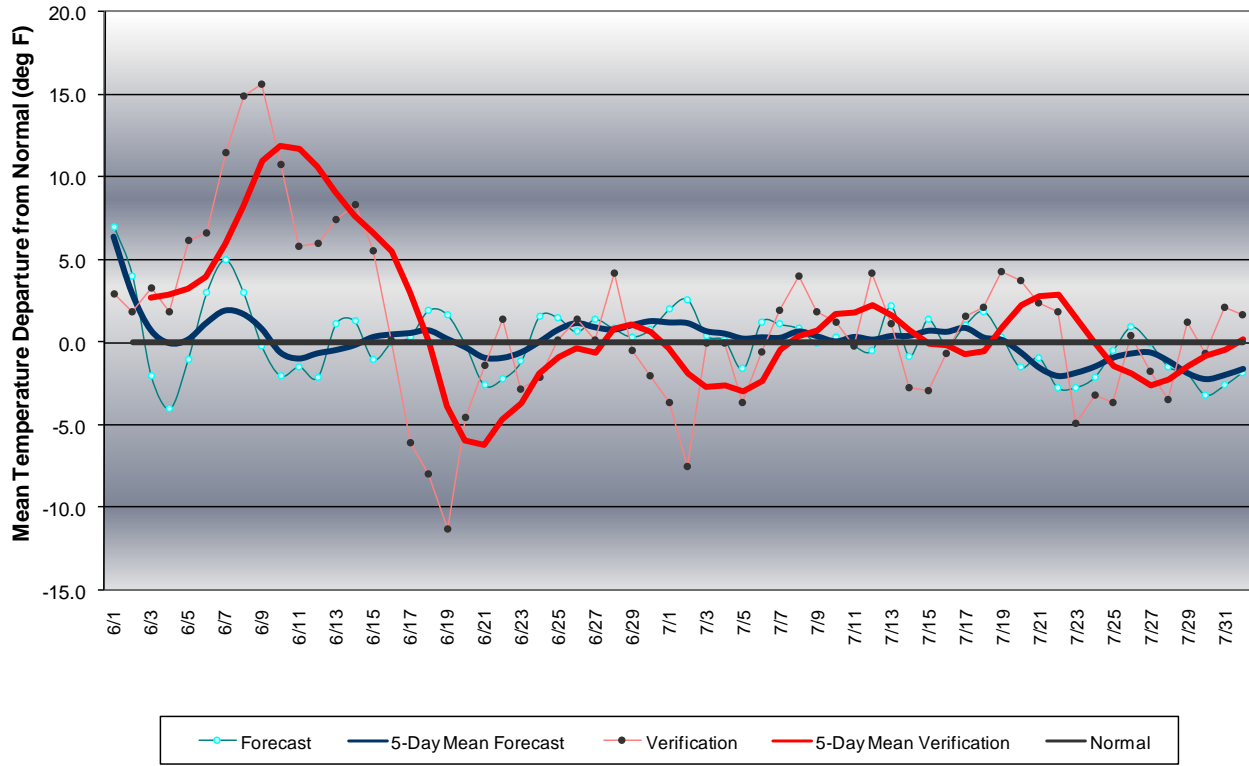

Long Range Forecast: June – July 2008

Western Pennsylvania Temperature Forecast June - July 2008

Central Pennsylvania Temperature Forecast June - July 2008

Eastern Pennsylvania Temperature Forecast June - July 2008