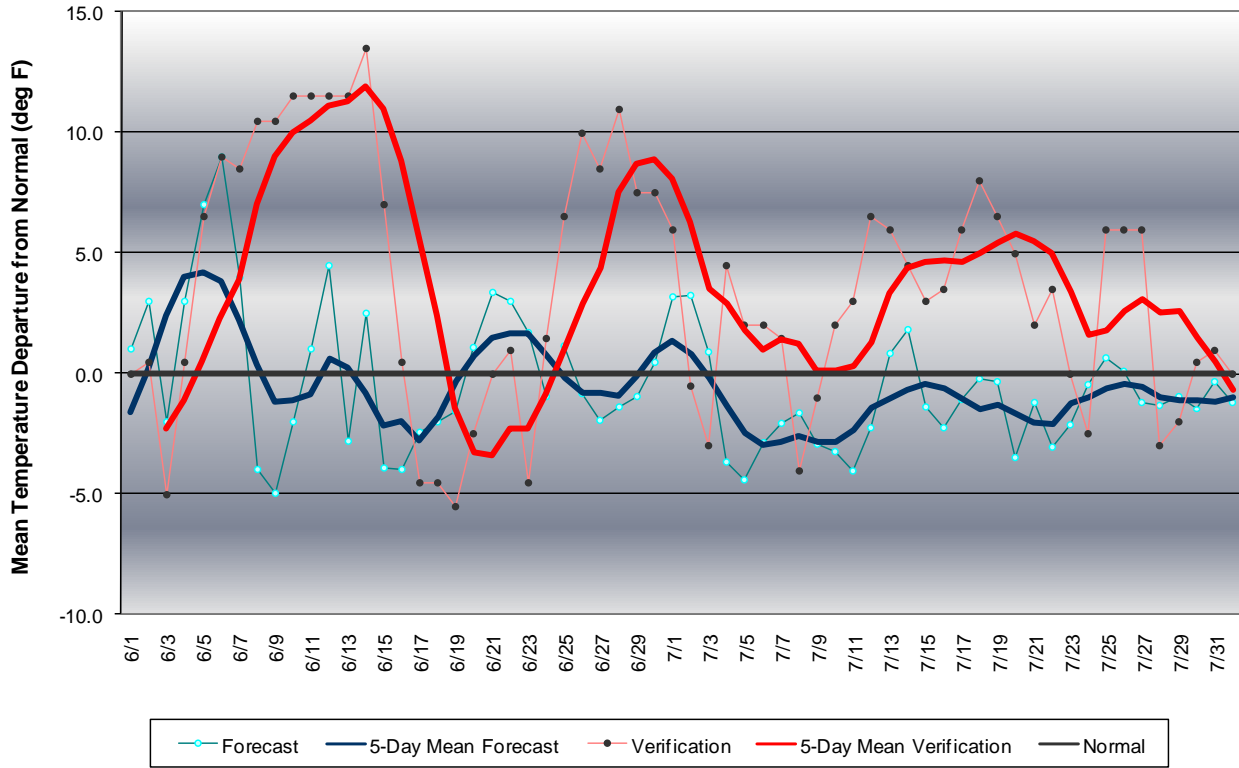

Central Pennsylvania Temperature Forecast June - July 2005