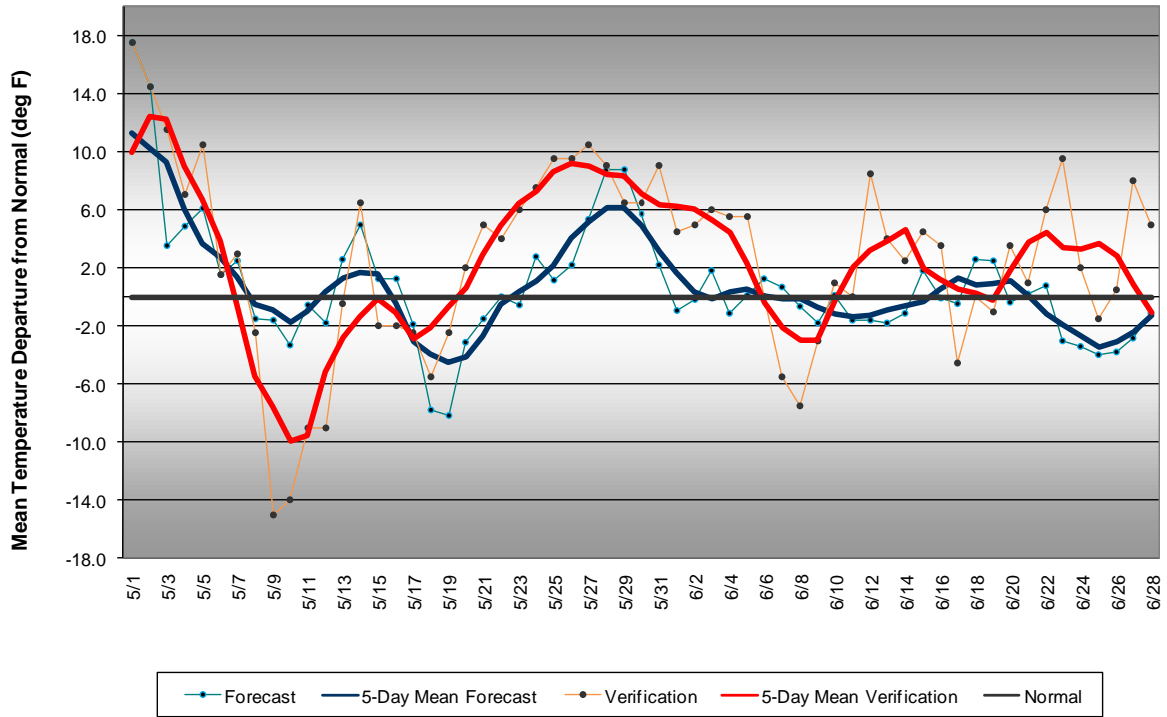

Long Range Forecast: May – June 2010

Western Pennsylvania Temperature Forecast May - June 2010

Central Pennsylvania Temperature Forecast May - June 2010

Eastern Pennsylvania Temperature Forecast May - June 2010