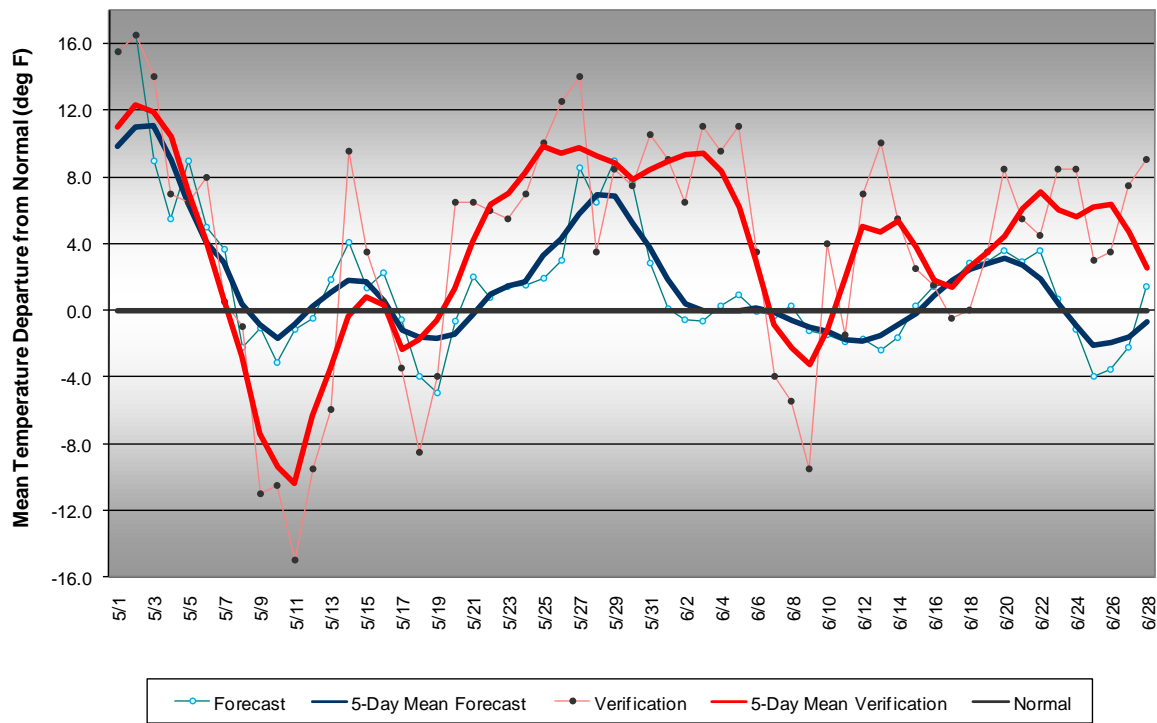

Long Range Forecast: May – June 2010

Western Pennsylvania Temperature Forecast May - June 2010

Central Pennsylvania Temperature Forecast May - June 2010

Eastern Pennsylvania Temperature Forecast May - June 2010