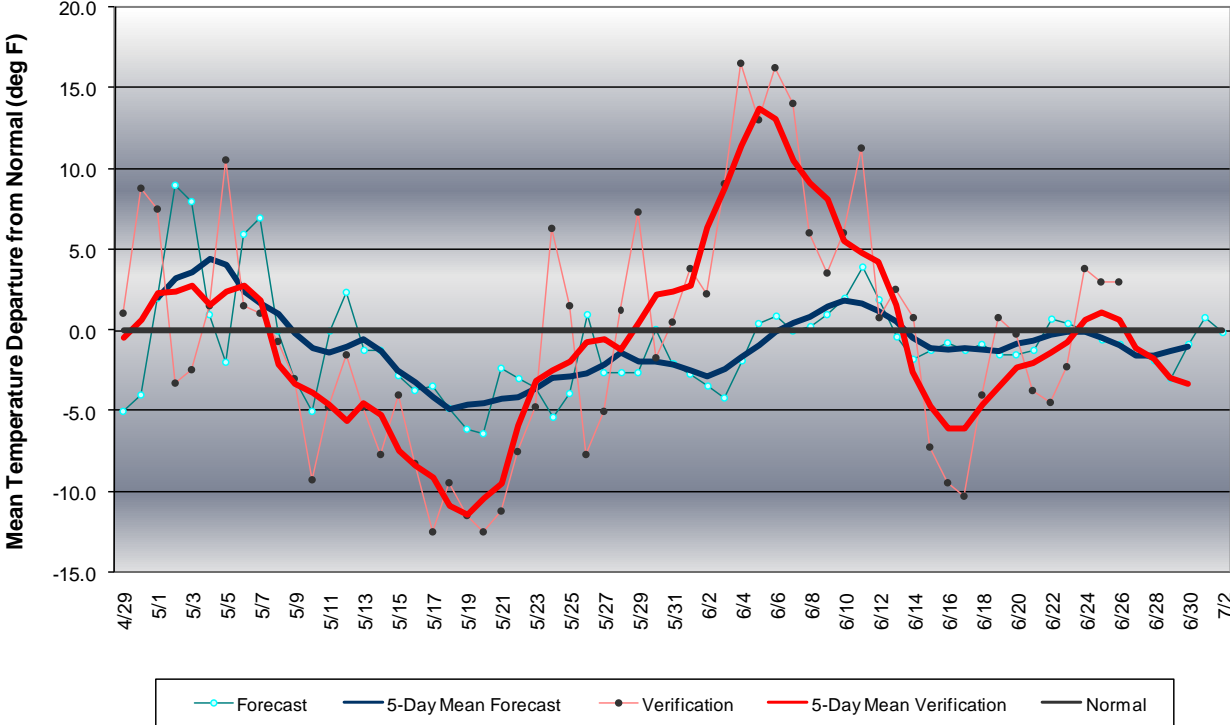

Long Range Forecast: May – June 2008

Western Pennsylvania Temperature Forecast May-June 2008

Central Pennsylvania Temperature Forecast May-June 2008

Eastern Pennsylvania Temperature Forecast May-June 2008