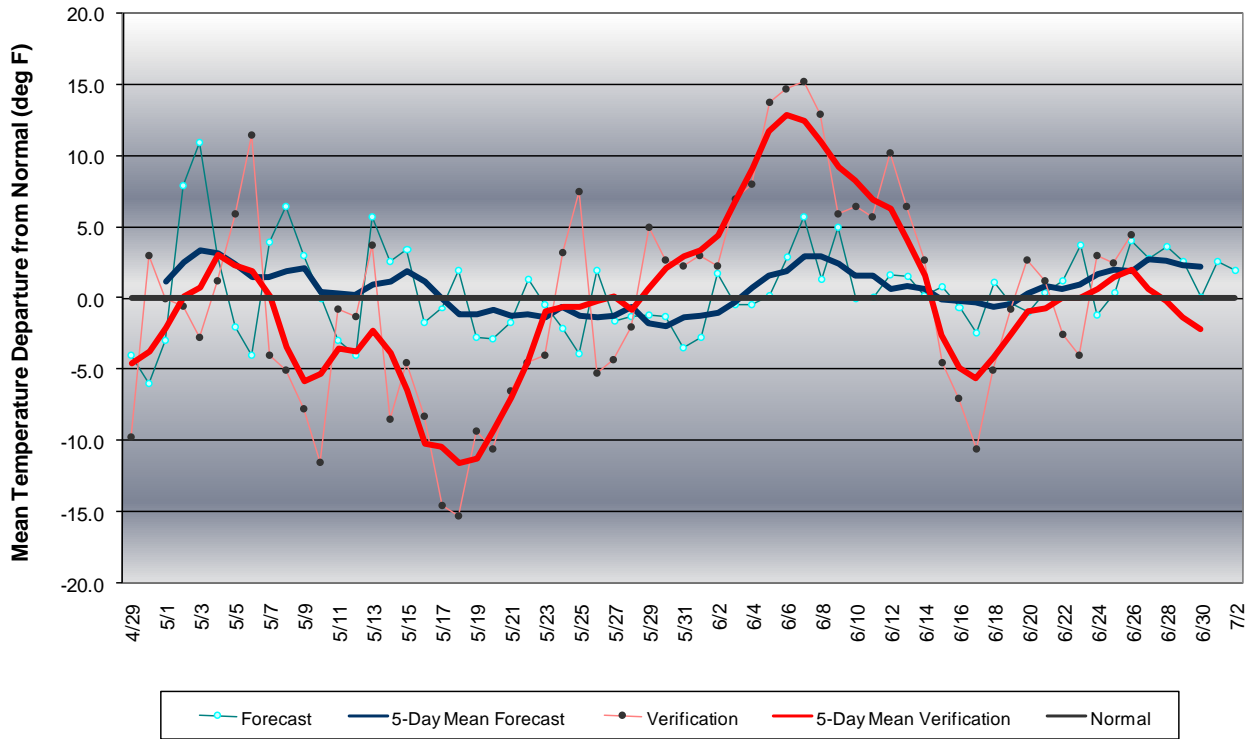

Long Range Forecast: May – June 2008

Western Pennsylvania Temperature Forecast May-June 2008

Central Pennsylvania Temperature Forecast May-June 2008

Eastern Pennsylvania Temperature Forecast May-June 2008