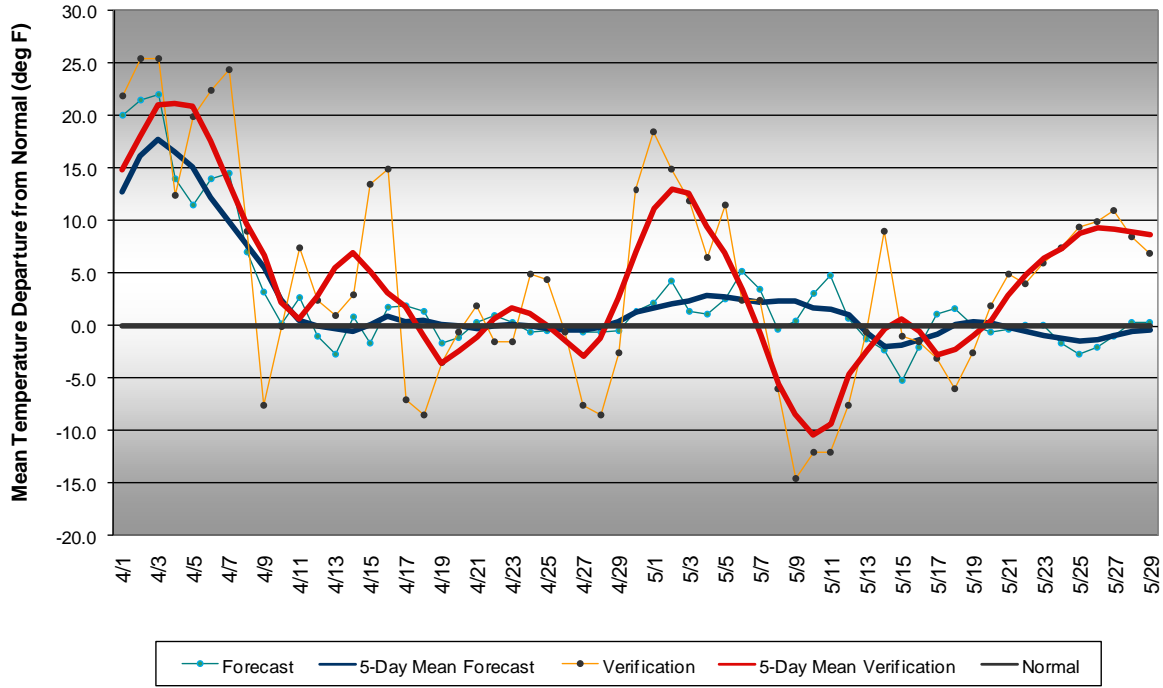

Long Range Forecast: April – May 2010

Western Pennsylvania Temperature Forecast April-May 2010

Central Pennsylvania Temperature Forecast April-May 2010

Eastern Pennsylvania Temperature Forecast April-May 2010