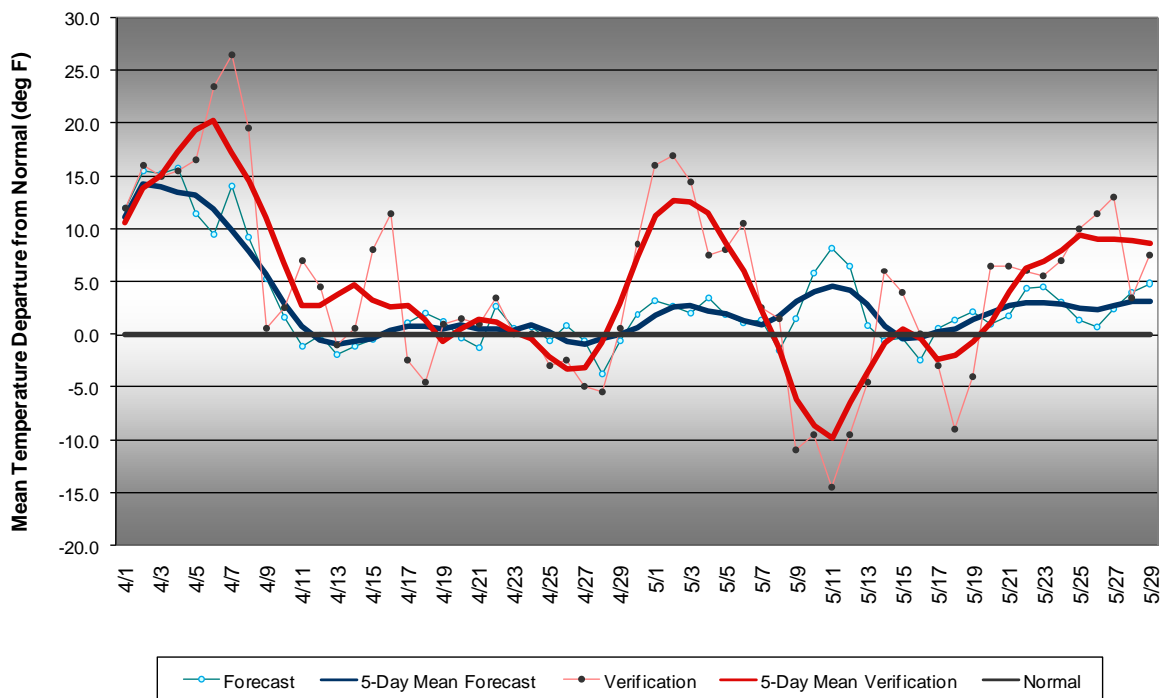

Long Range Forecast: April – May 2010

Western Pennsylvania Temperature Forecast April-May 2010

Central Pennsylvania Temperature Forecast April-May 2010

Eastern Pennsylvania Temperature Forecast April-May 2010