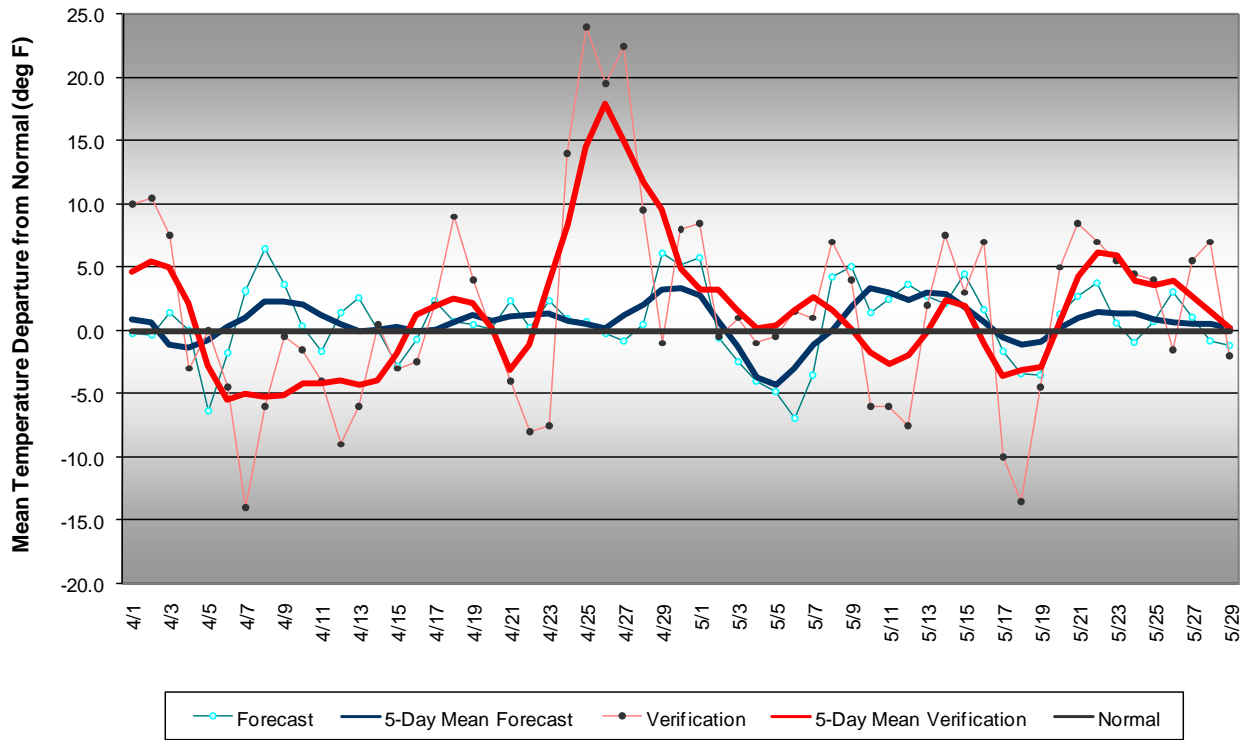

## Western Pennsylvania Temperature Forecast April - May 2009