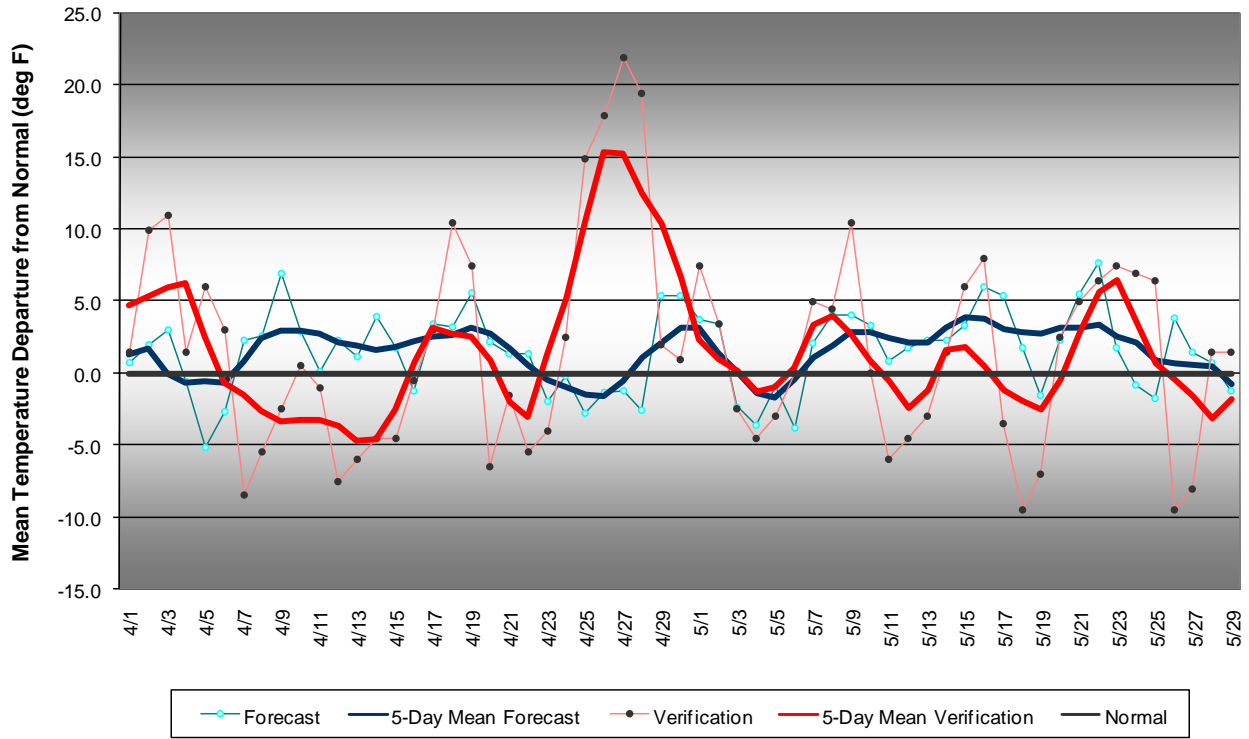

Central Pennsylvania Temperature Forecast April - May 2009