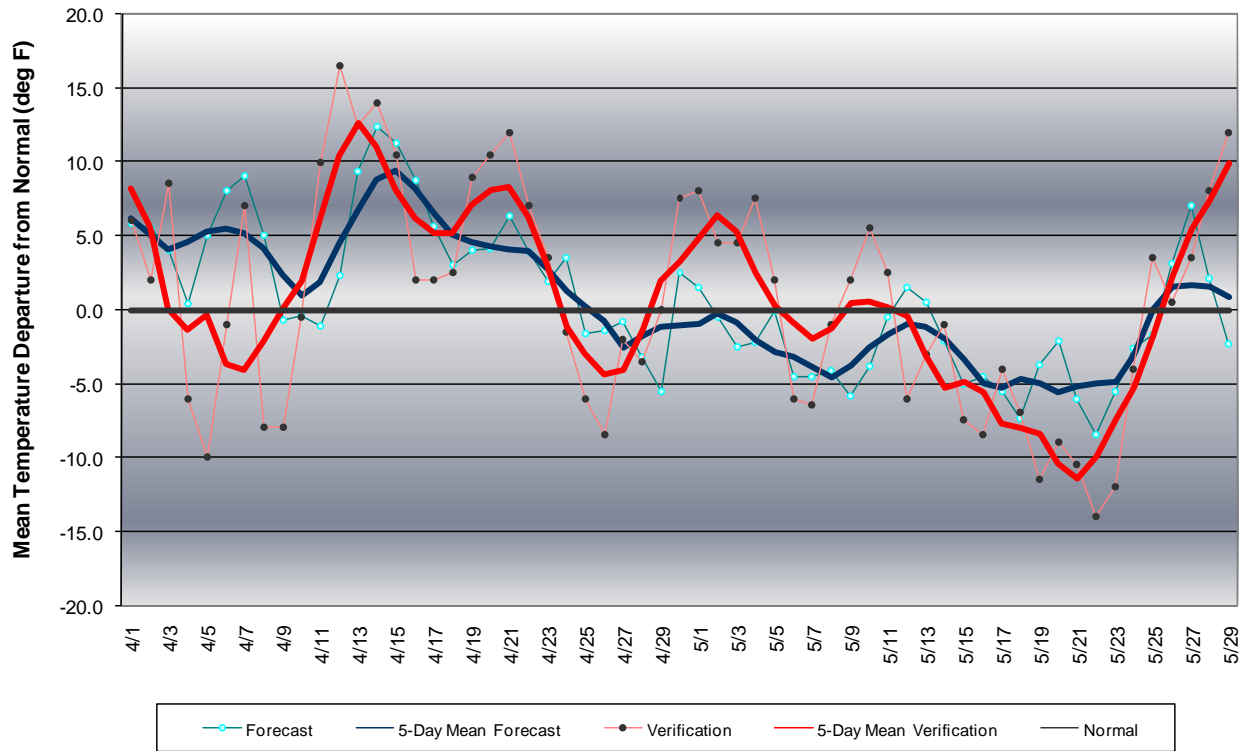

# Long Range Forecast: April – May 2006

## Western Pennsylvania Temperature Forecast April - May 2006