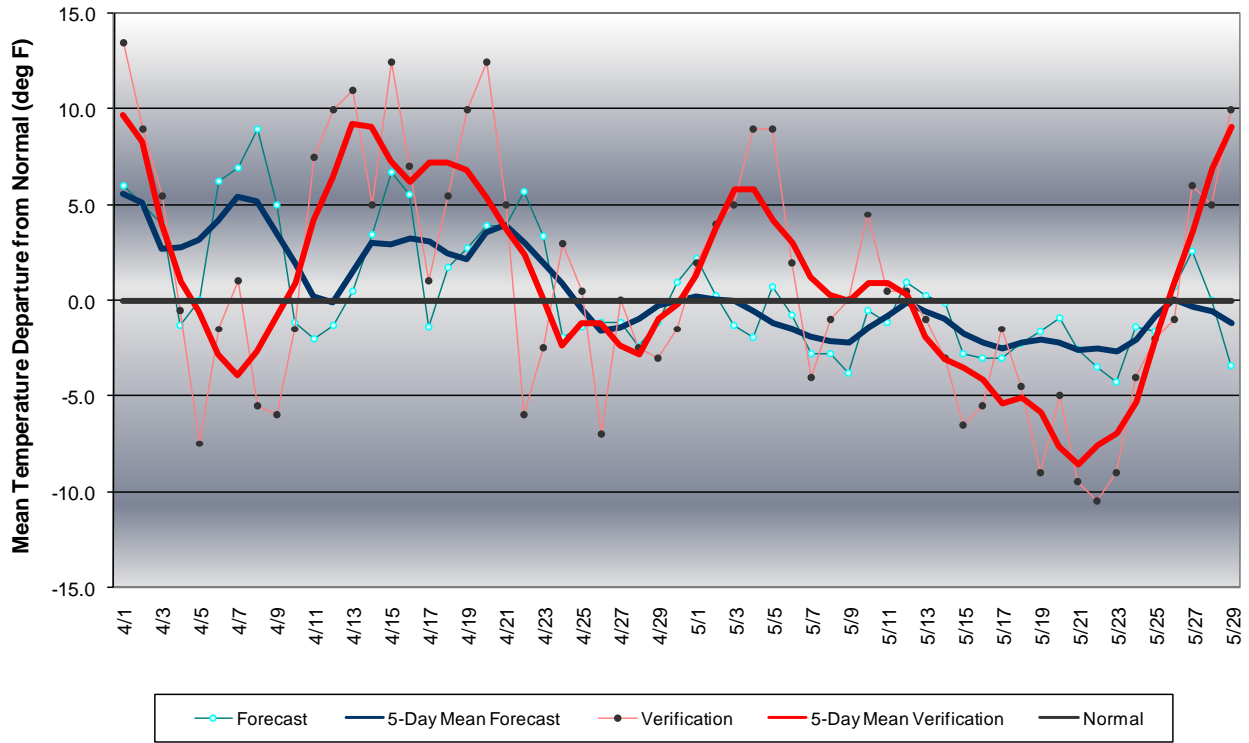

Central Pennsylvania Temperature Forecast April - May 2006