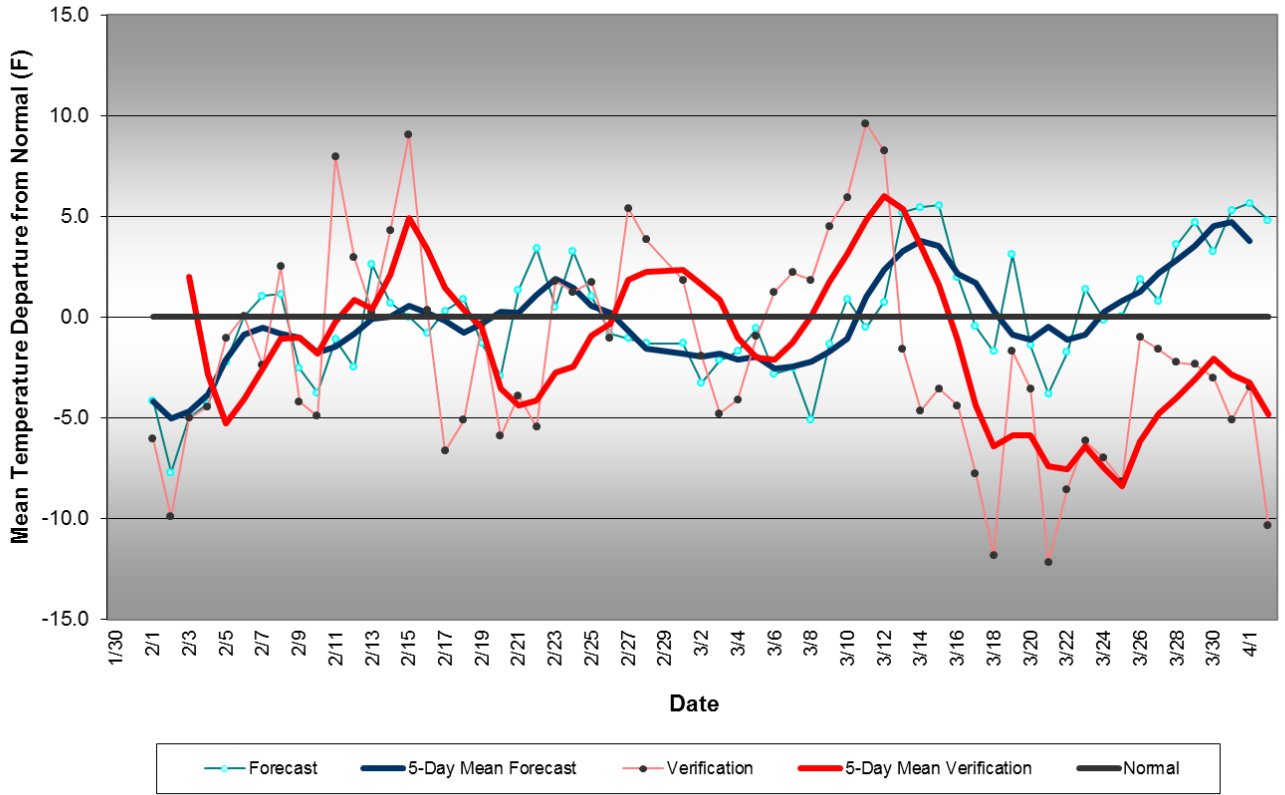

Eastern Pennsylvania Temperature Forecast February - March 2013

Central Pennsylvania Temperature Forecast February - March 2013

Western Pennsylvania Temperature Forecast February - March 2013