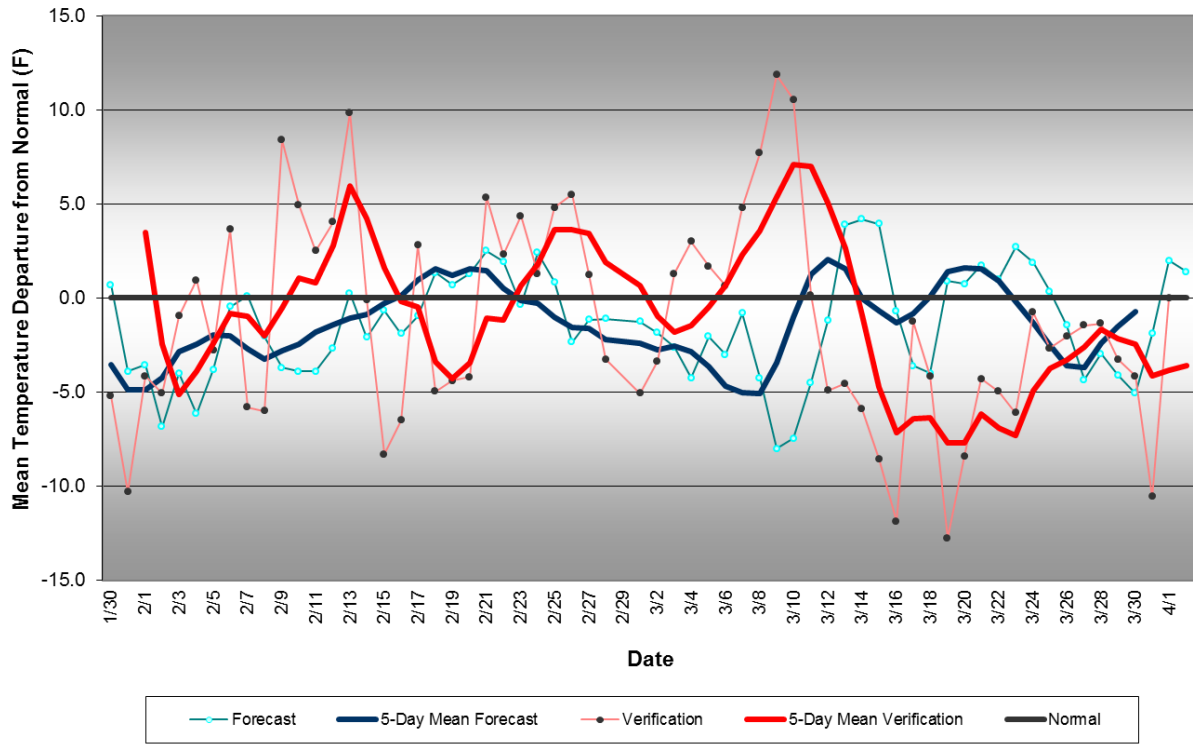

Eastern Pennsylvania Temperature Forecast February - March 2013

Central Pennsylvania Temperature Forecast February - March 2013

Western Pennsylvania Temperature Forecast February - March 2013