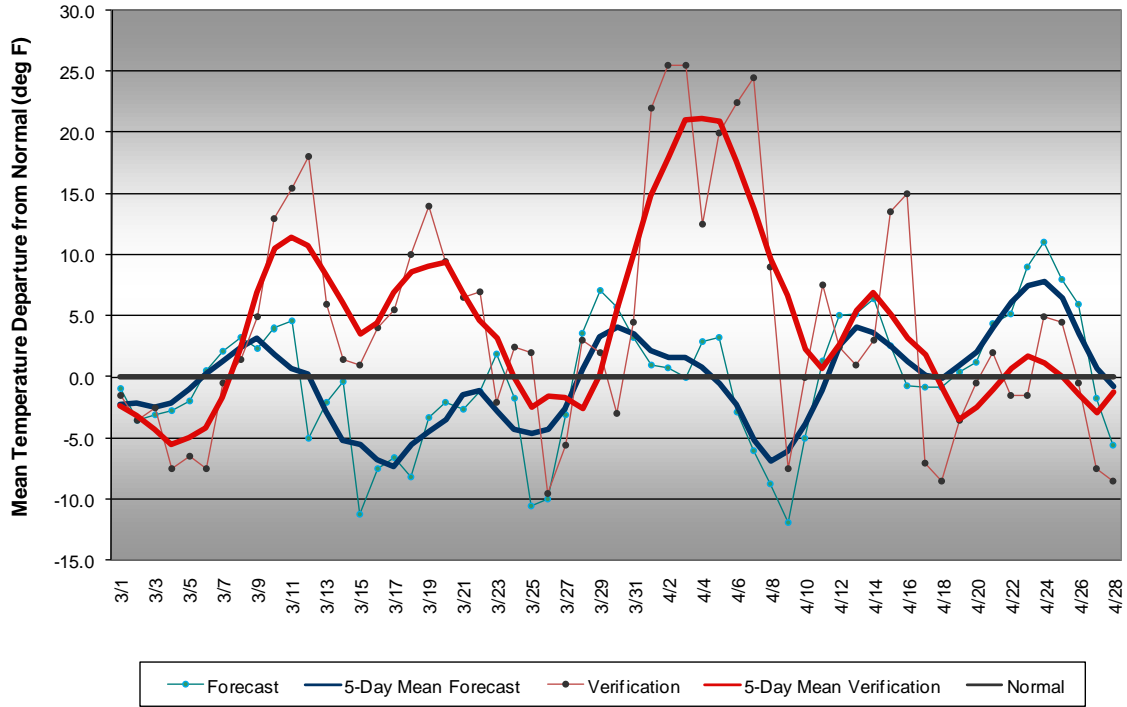

# Long Range Forecast: March – April 2010

## Western Pennsylvania Temperature Forecast March - April 2010