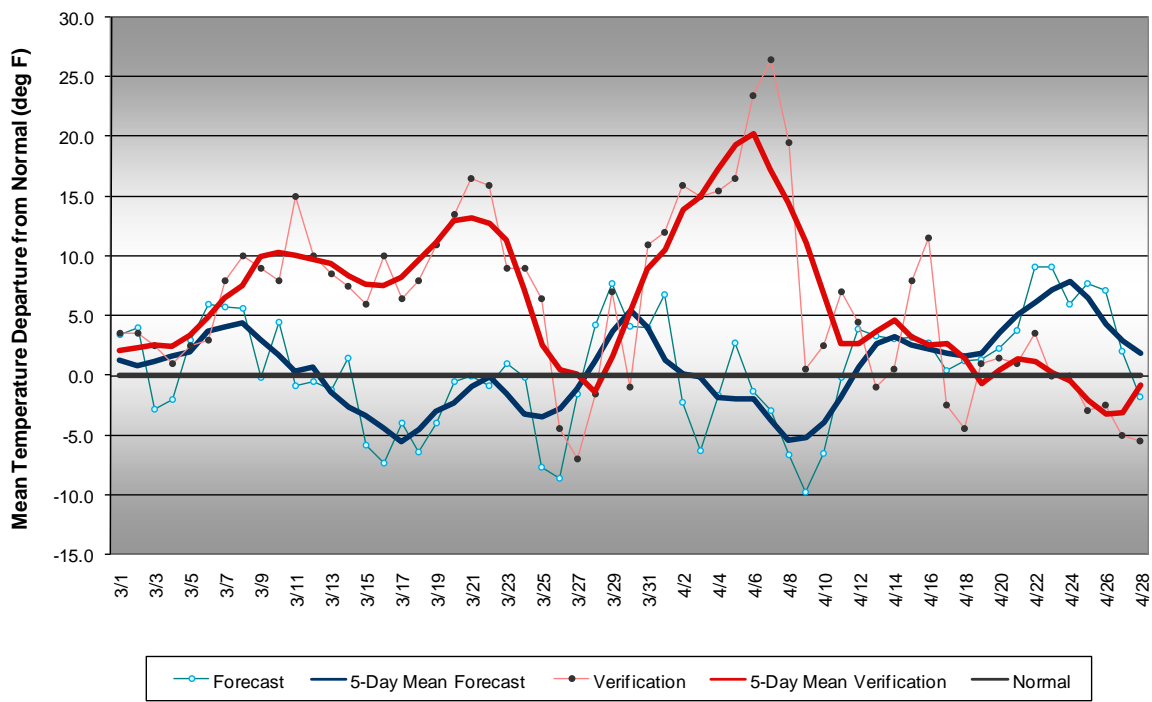

Central Pennsylvania Temperature Forecast March - April 2010