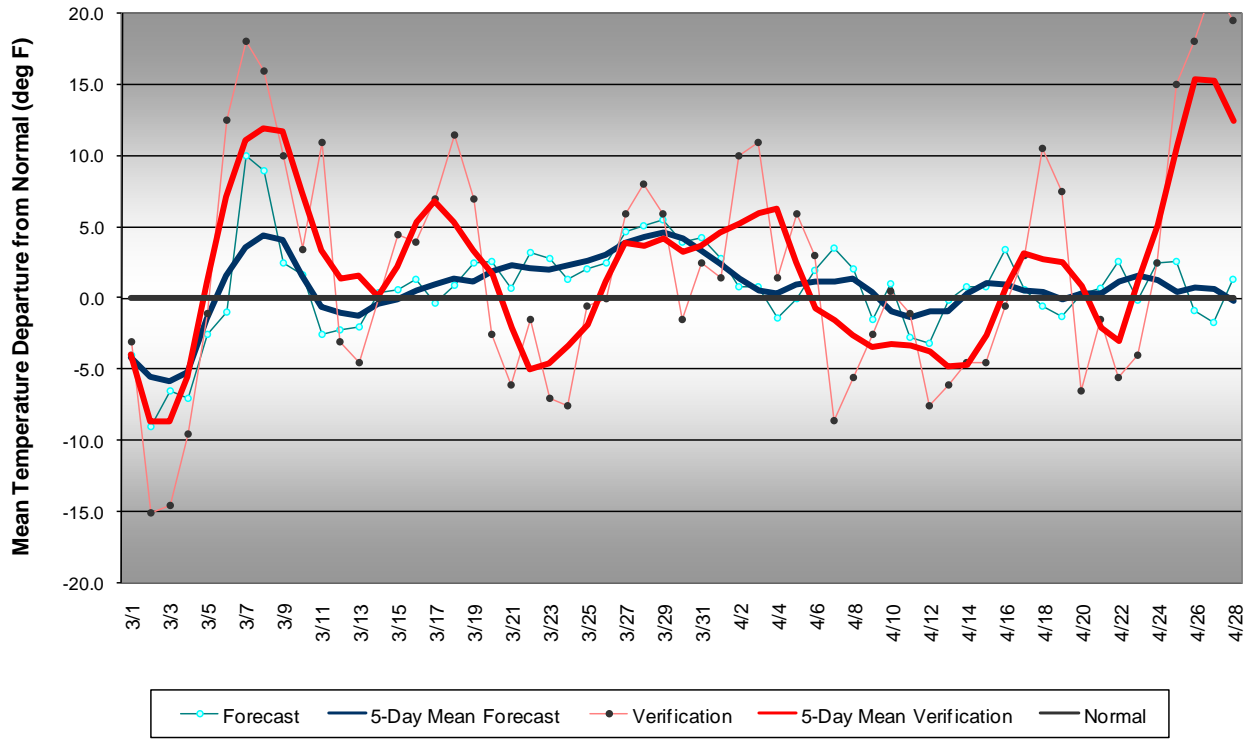

Central Pennsylvania Temperature Forecast March - April 2009