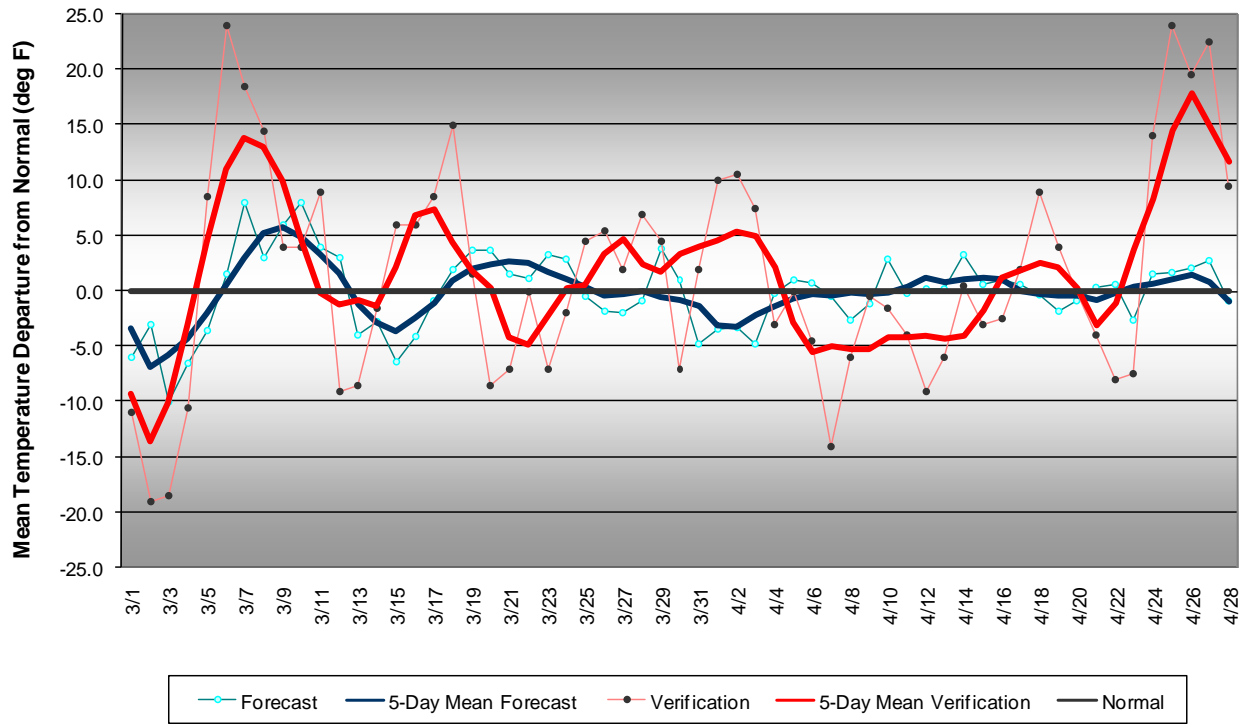

# Long Range Forecast: March – April 2009

## Western Pennsylvania Temperature Forecast March - April 2009