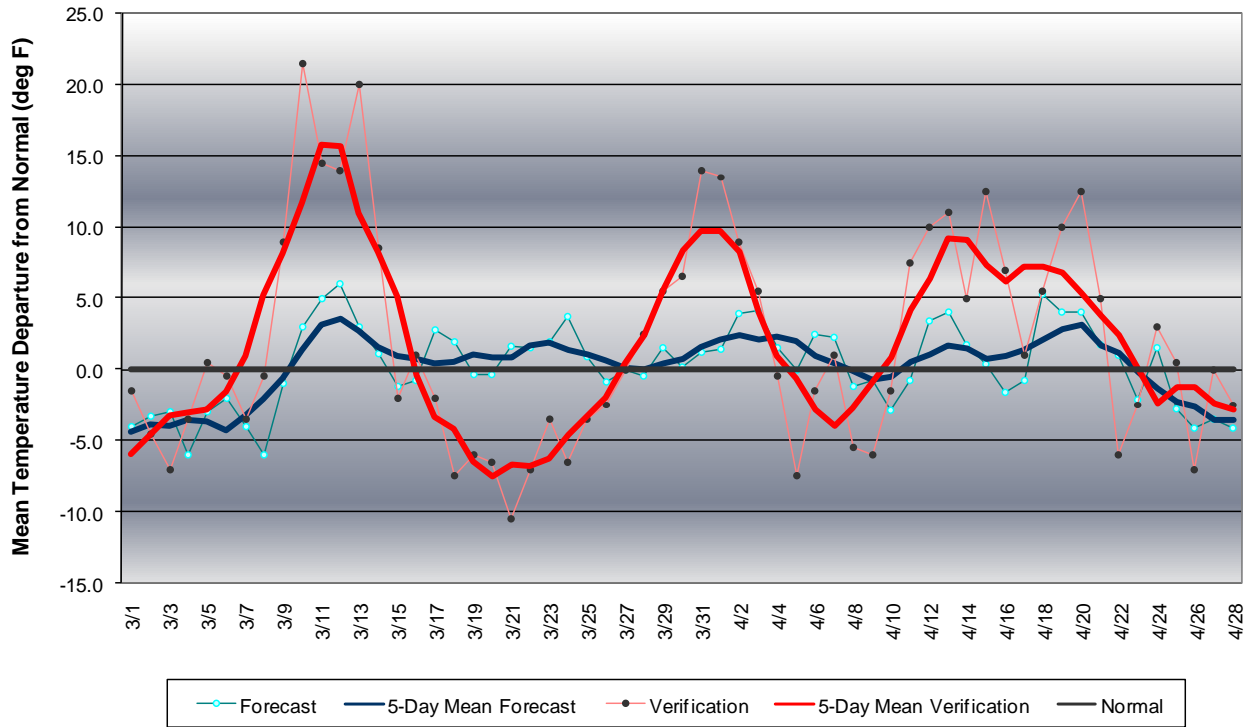

Central Pennsylvania Temperature Forecast March - April 2006