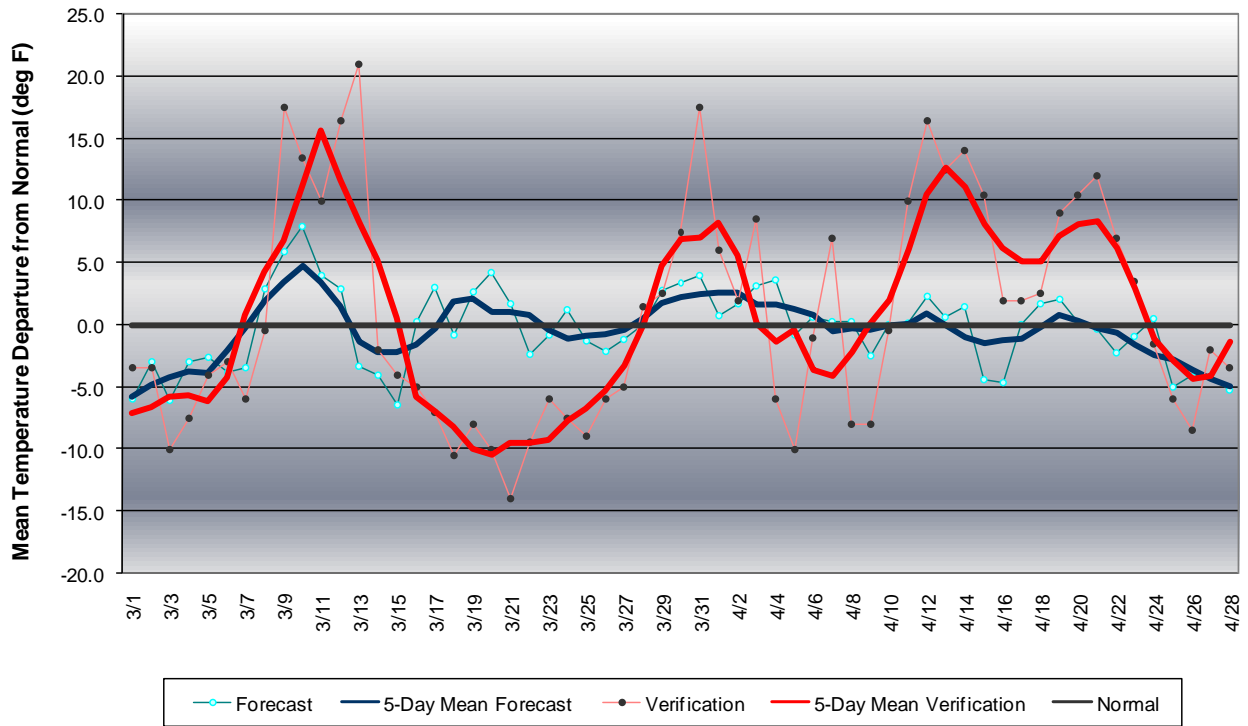

# Long Range Forecast: March – April 2006

## Western Pennsylvania Temperature Forecast March - April 2006