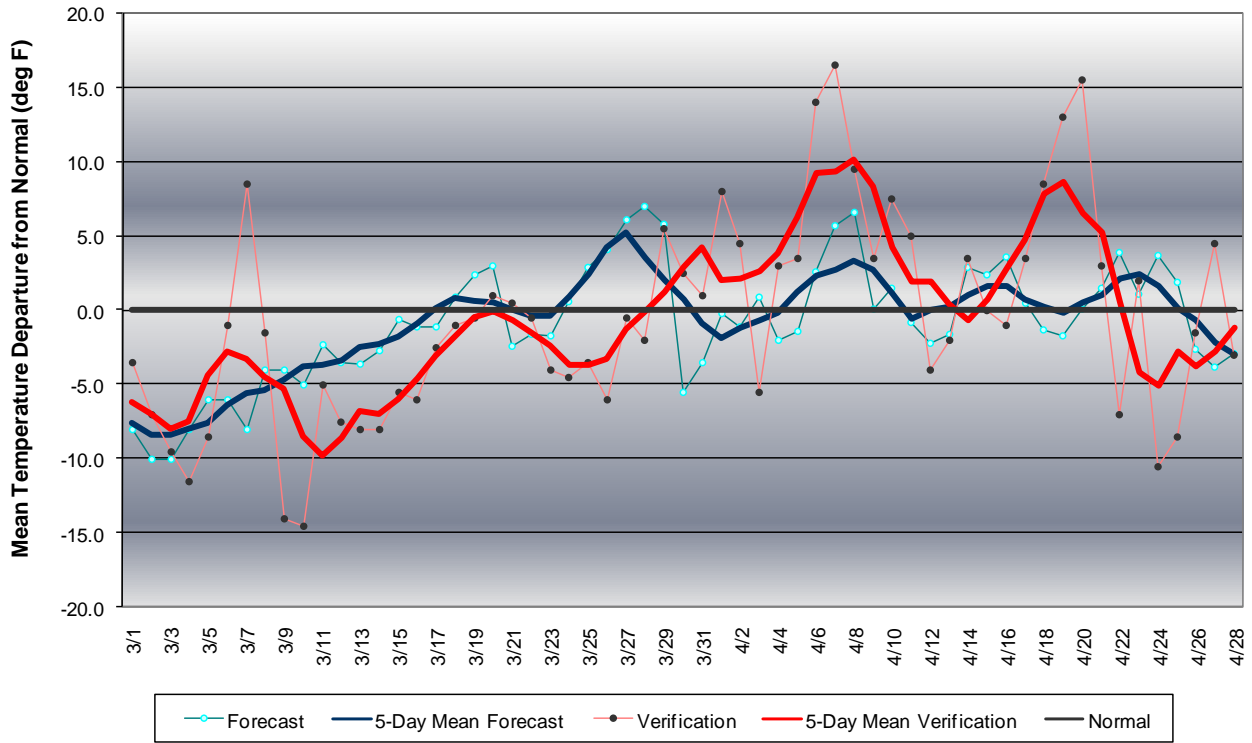

Long Range Forecast: March – April 2005

Western Pennsylvania Temperature Forecast March - April 2005

Central Pennsylvania Temperature Forecast March - April 2005

Eastern Pennsylvania Temperature Forecast March - April 2005