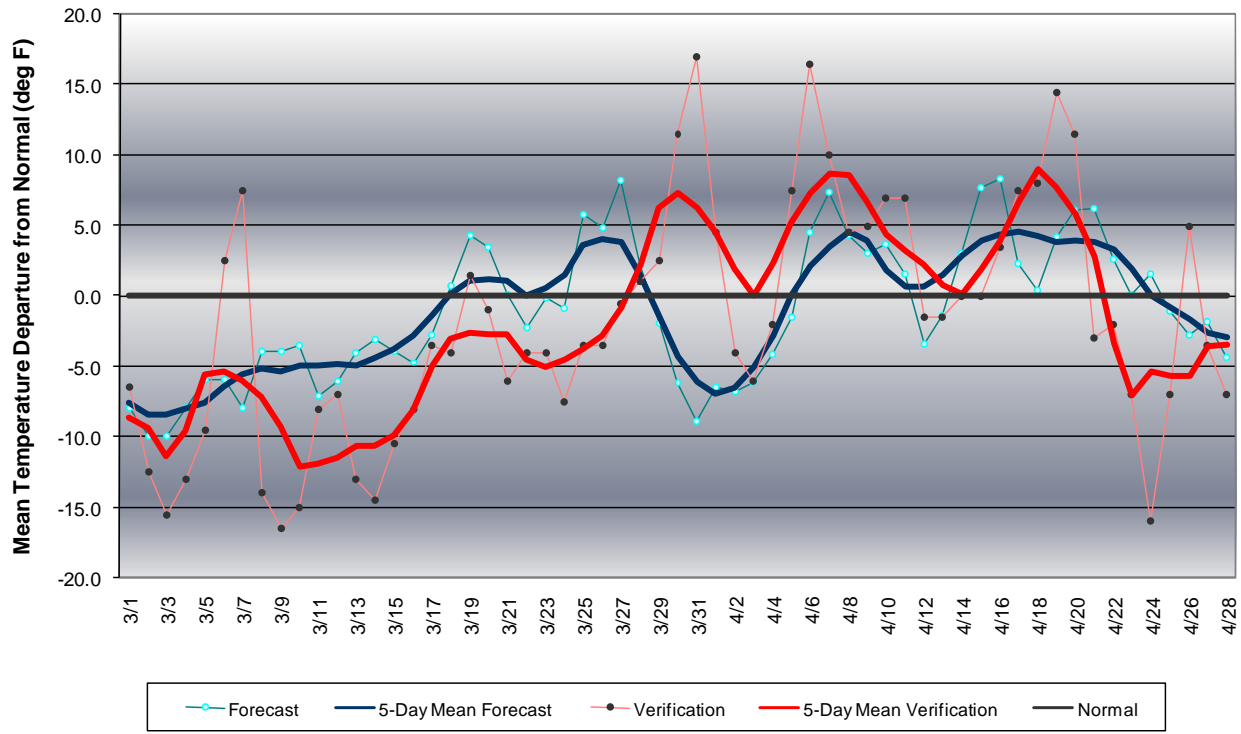

Long Range Forecast: March – April 2005

Western Pennsylvania Temperature Forecast March - April 2005

Central Pennsylvania Temperature Forecast March - April 2005

Eastern Pennsylvania Temperature Forecast March - April 2005