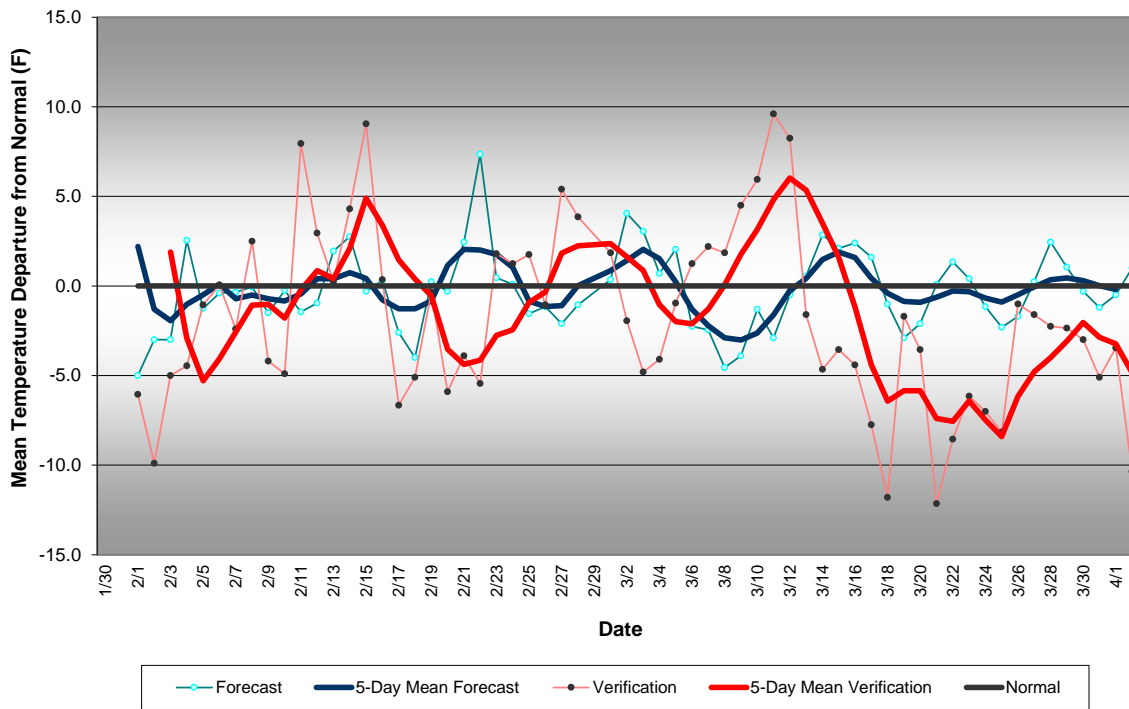

**Western Pennsylvania Temperature Forecast
February - March 2013**

Central Pennsylvania Temperature Forecast February - March 2013

Eastern Pennsylvania Temperature Forecast February - March 2013