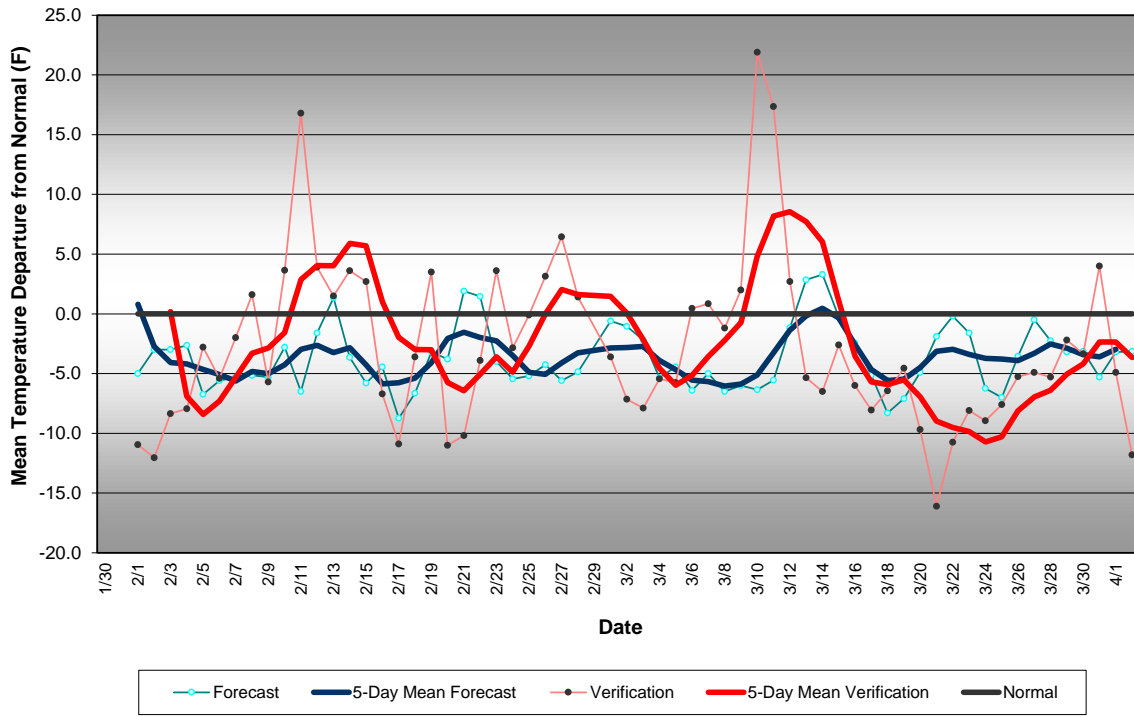

**Western Pennsylvania Temperature Forecast
February - March 2013**

Central Pennsylvania Temperature Forecast February - March 2013

Eastern Pennsylvania Temperature Forecast February - March 2013