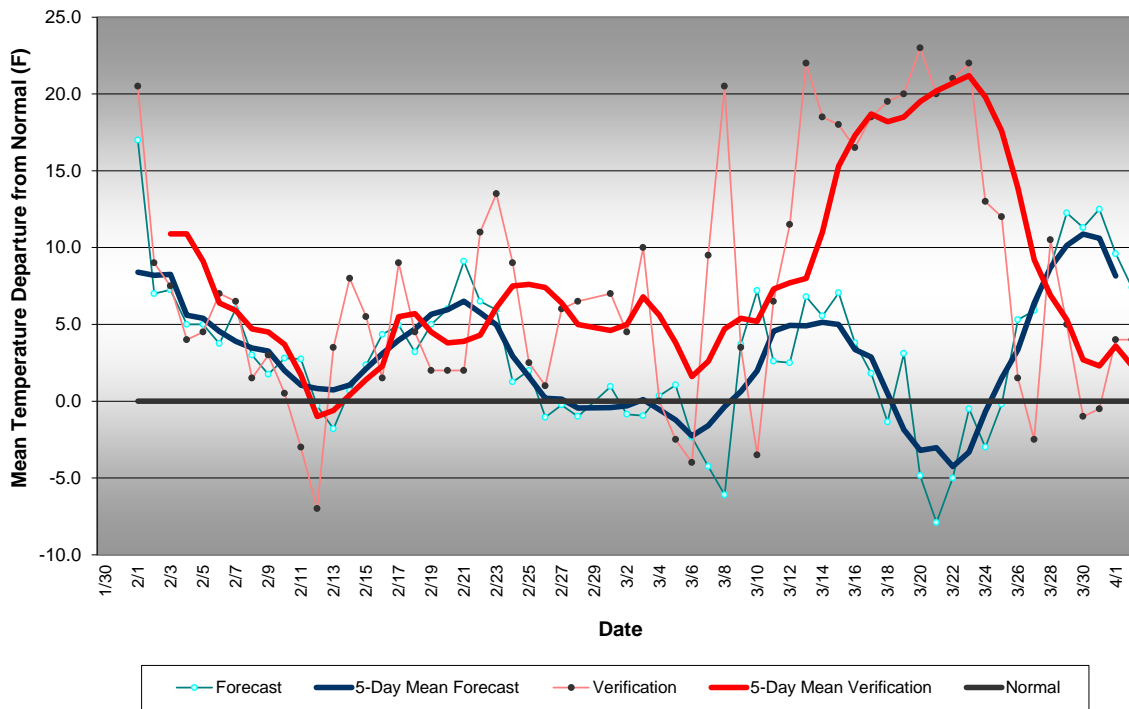

Western Pennsylvania Temperature Forecast February - March 2012

Central Pennsylvania Temperature Forecast February - March 2012

Eastern Pennsylvania Temperature Forecast February - March 2012