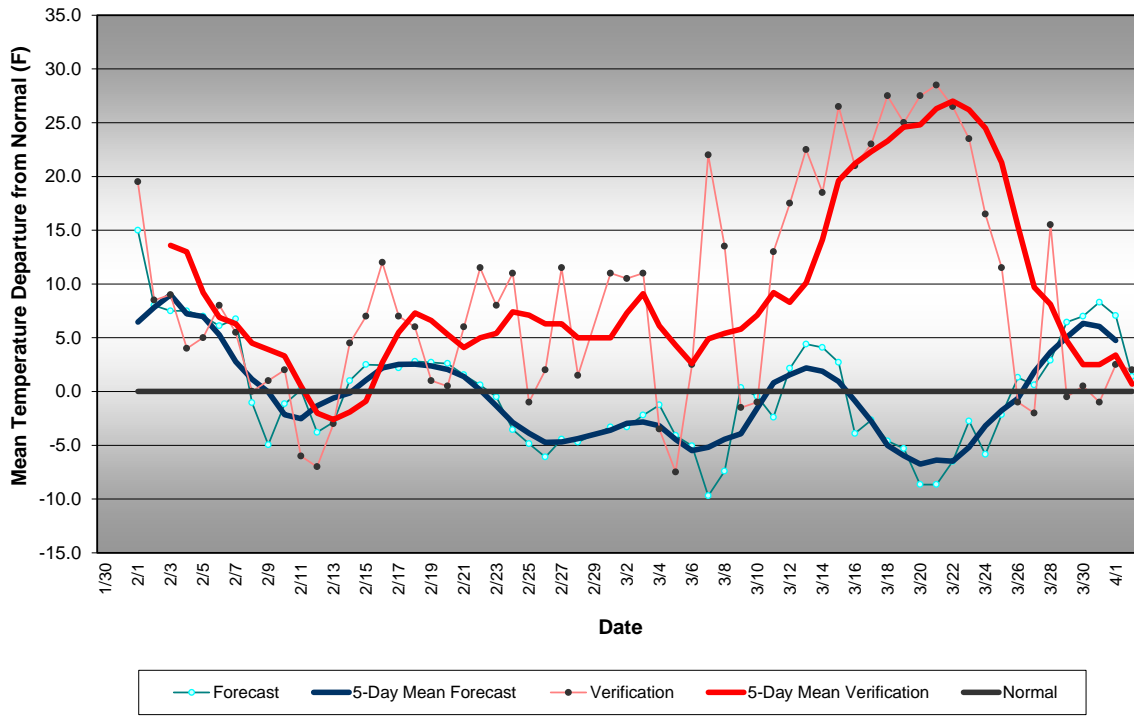

Western Pennsylvania Temperature Forecast February - March 2012

Central Pennsylvania Temperature Forecast February - March 2012

Eastern Pennsylvania Temperature Forecast February - March 2012