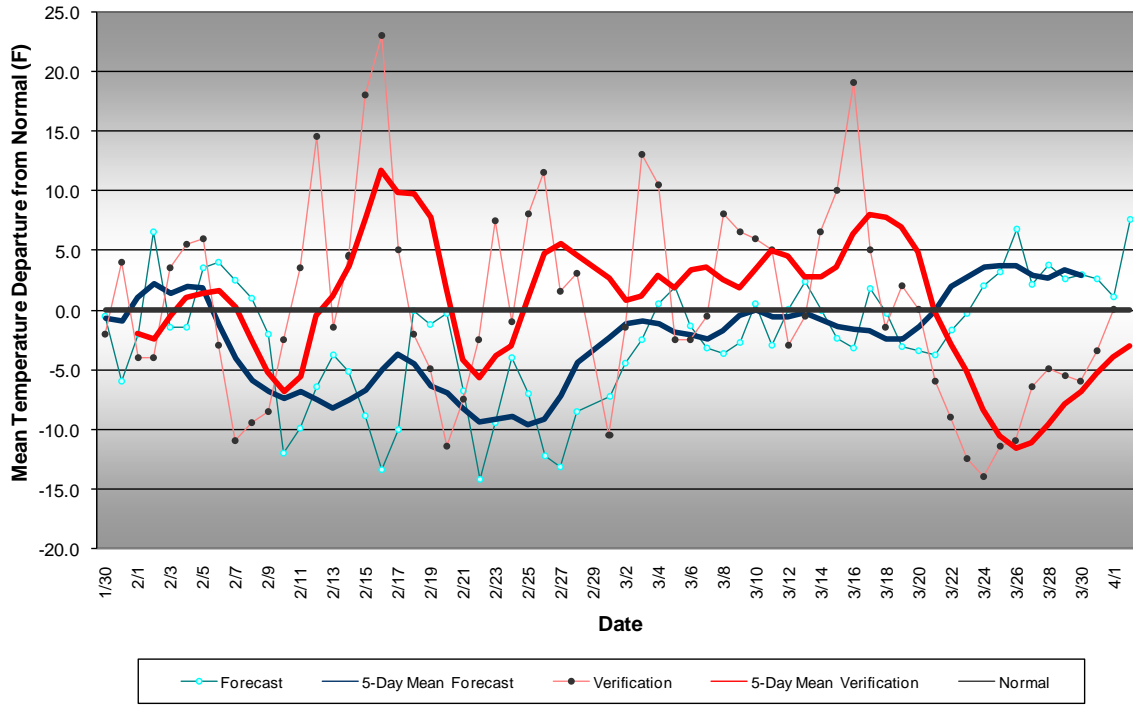

Eastern Pennsylvania Temperature Forecast February - March 2011

Central Pennsylvania Temperature Forecast February - March 2011

Western Pennsylvania Temperature Forecast February - March 2011