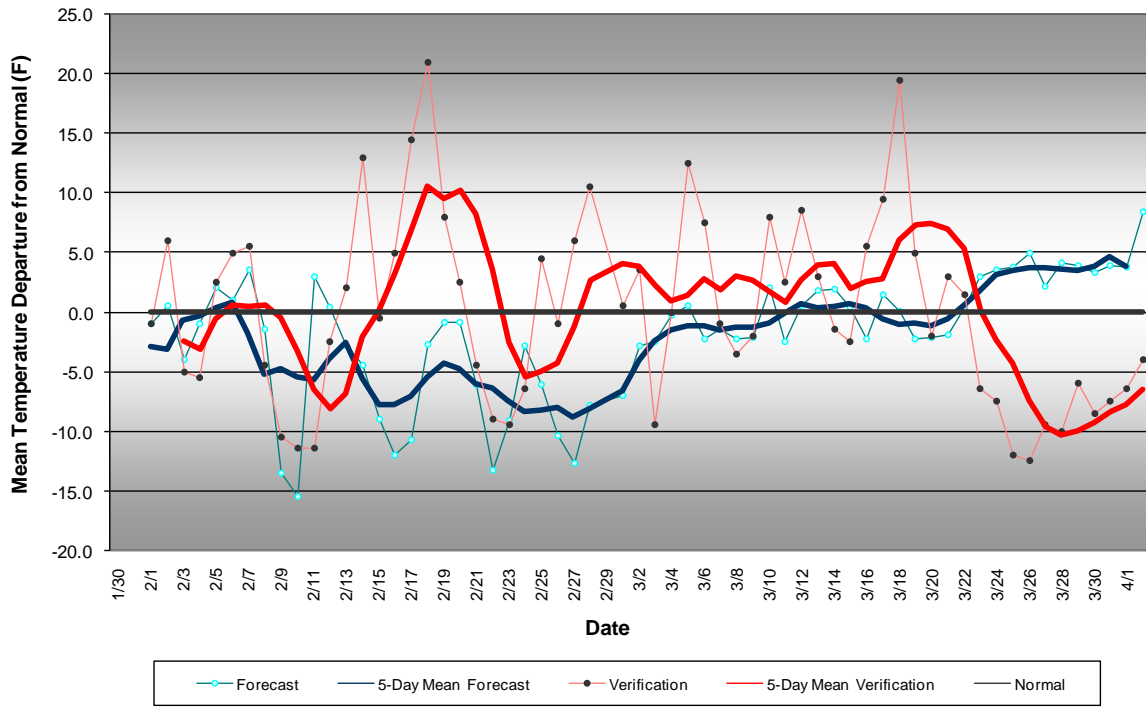

Eastern Pennsylvania Temperature Forecast February - March 2011

Central Pennsylvania Temperature Forecast February - March 2011

Western Pennsylvania Temperature Forecast February - March 2011