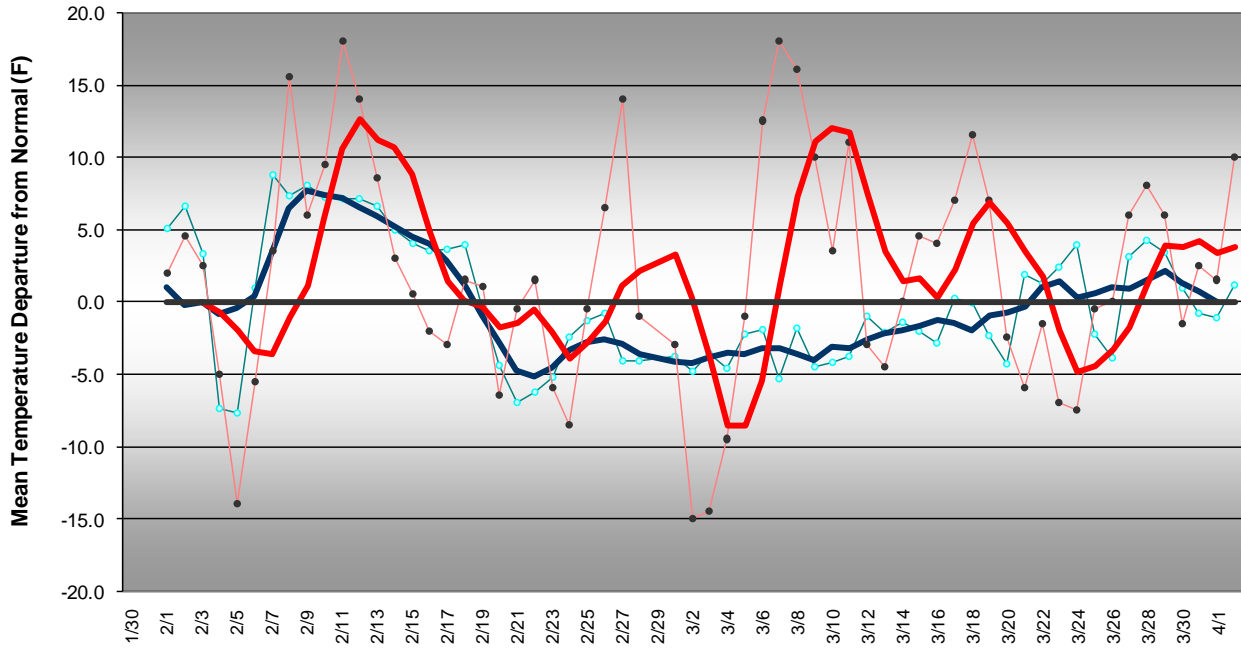

Long Range Forecast: February – March 2009

Western Pennsylvania Temperature Forecast February - March 2009

Central Pennsylvania Temperature Forecast February - March 2009

Eastern Pennsylvania Temperature Forecast February - March 2009