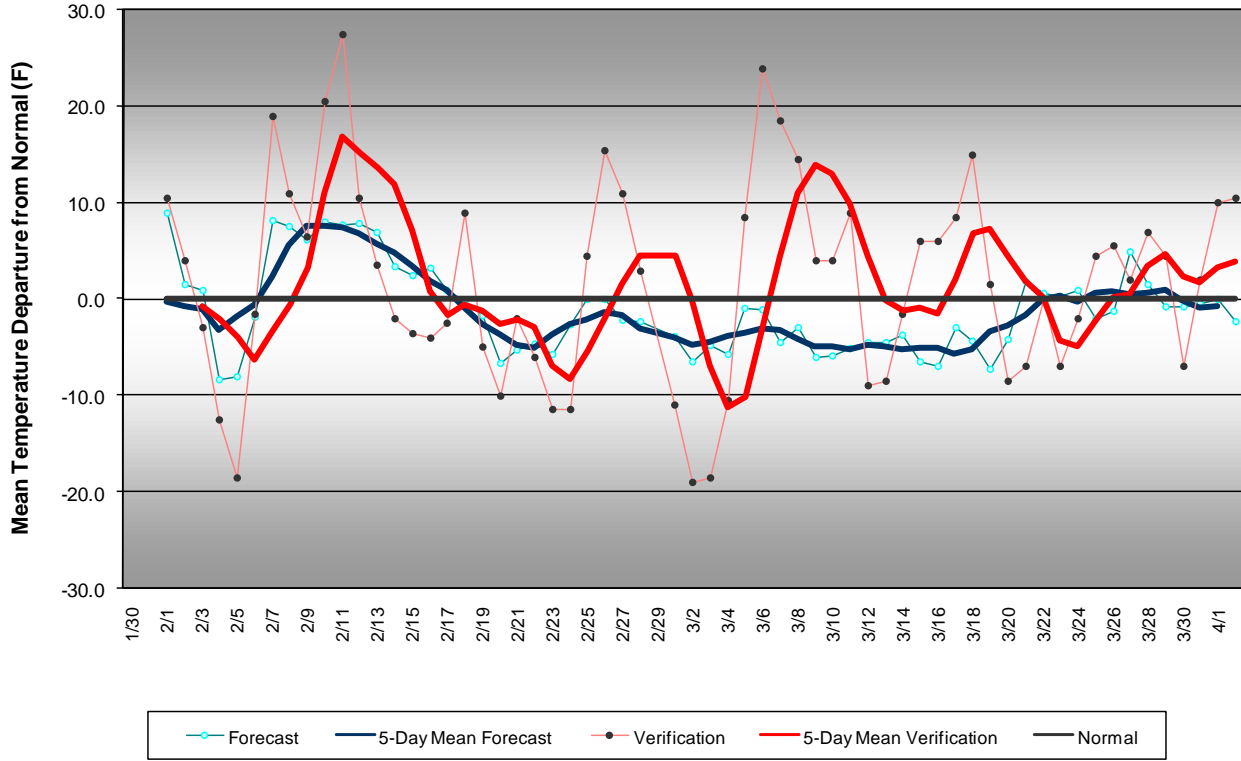

Long Range Forecast: February – March 2009

Western Pennsylvania Temperature Forecast February - March 2009

Central Pennsylvania Temperature Forecast February - March 2009

Eastern Pennsylvania Temperature Forecast February - March 2009