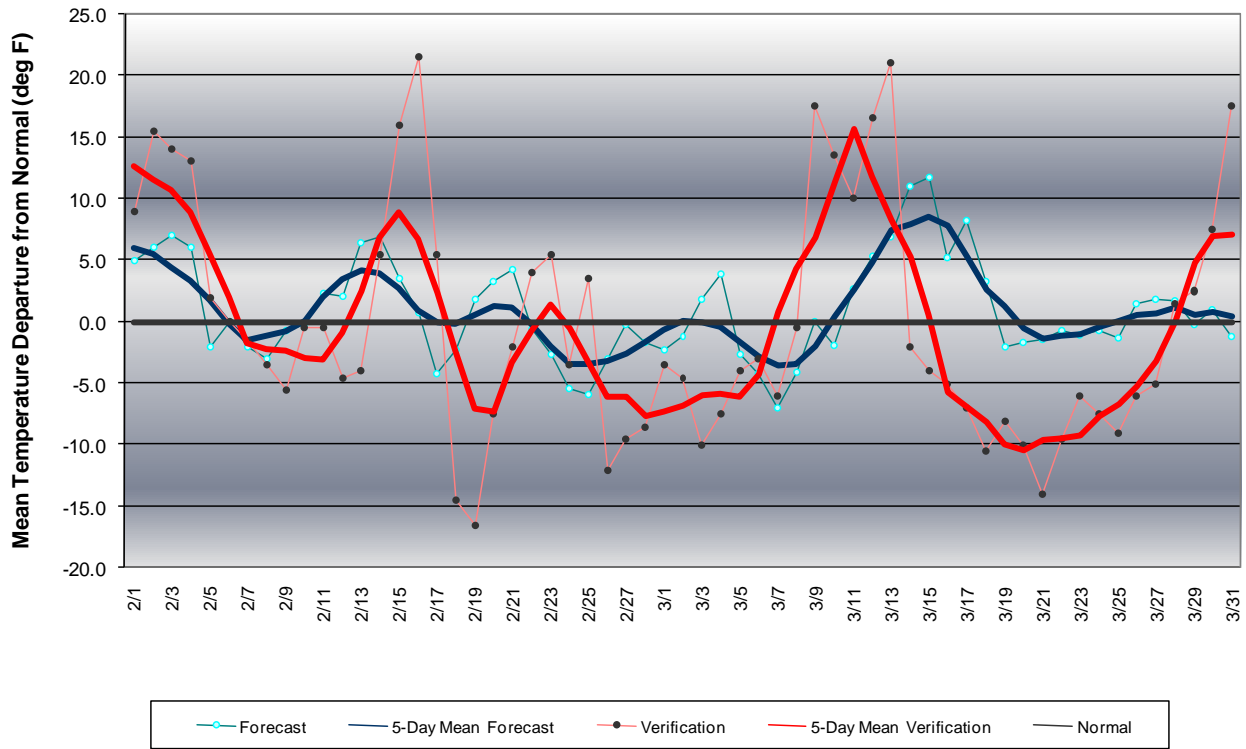

Long Range Forecast: February – March 2006

Western Pennsylvania Temperature Forecast February-March 2006

Central Pennsylvania Temperature Forecast February-March 2006

Eastern Pennsylvania Temperature Forecast February-March 2006