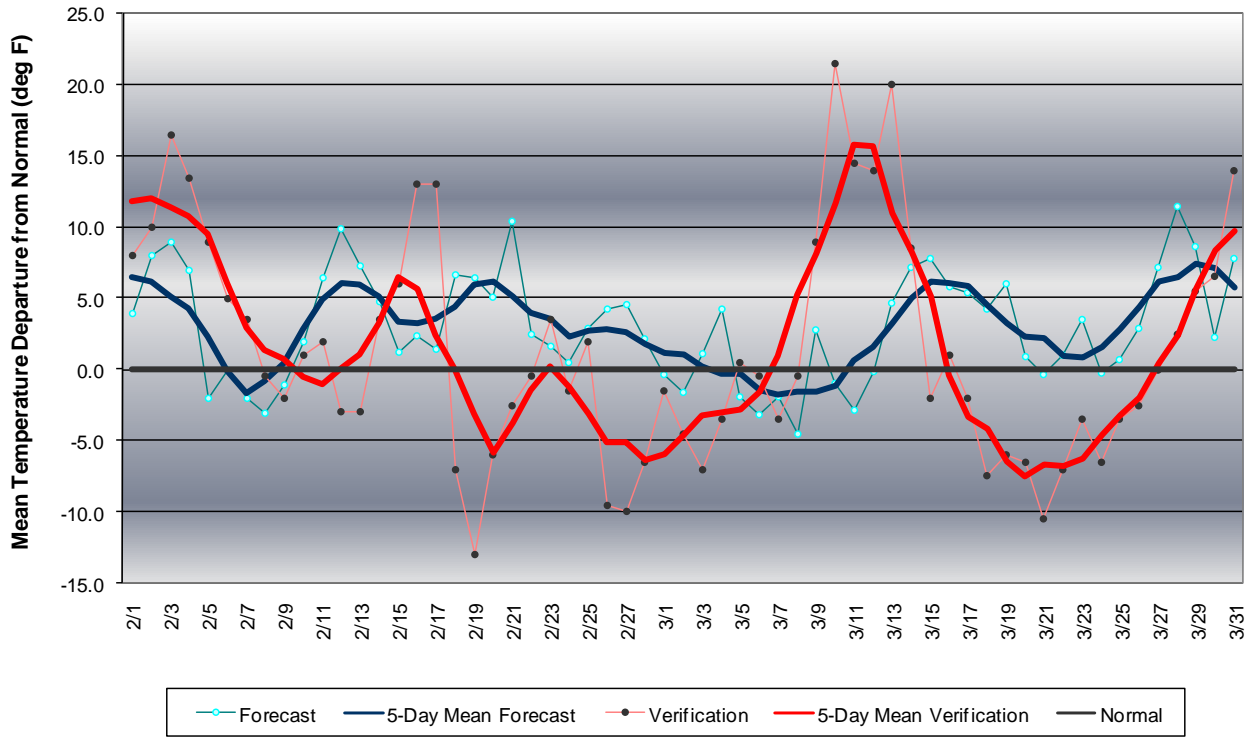

Long Range Forecast: February – March 2006

Western Pennsylvania Temperature Forecast February-March 2006

Central Pennsylvania Temperature Forecast February-March 2006

Eastern Pennsylvania Temperature Forecast February-March 2006