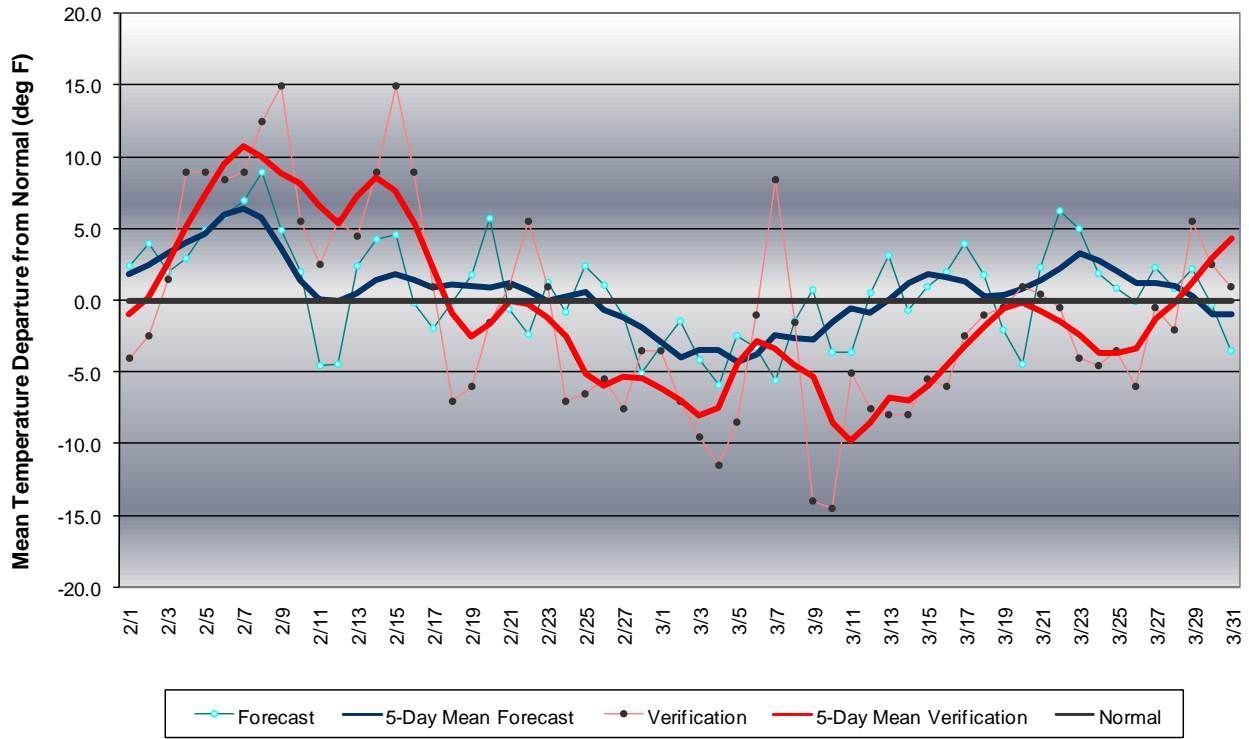

Central Pennsylvania Temperature Forecast February - March 2005