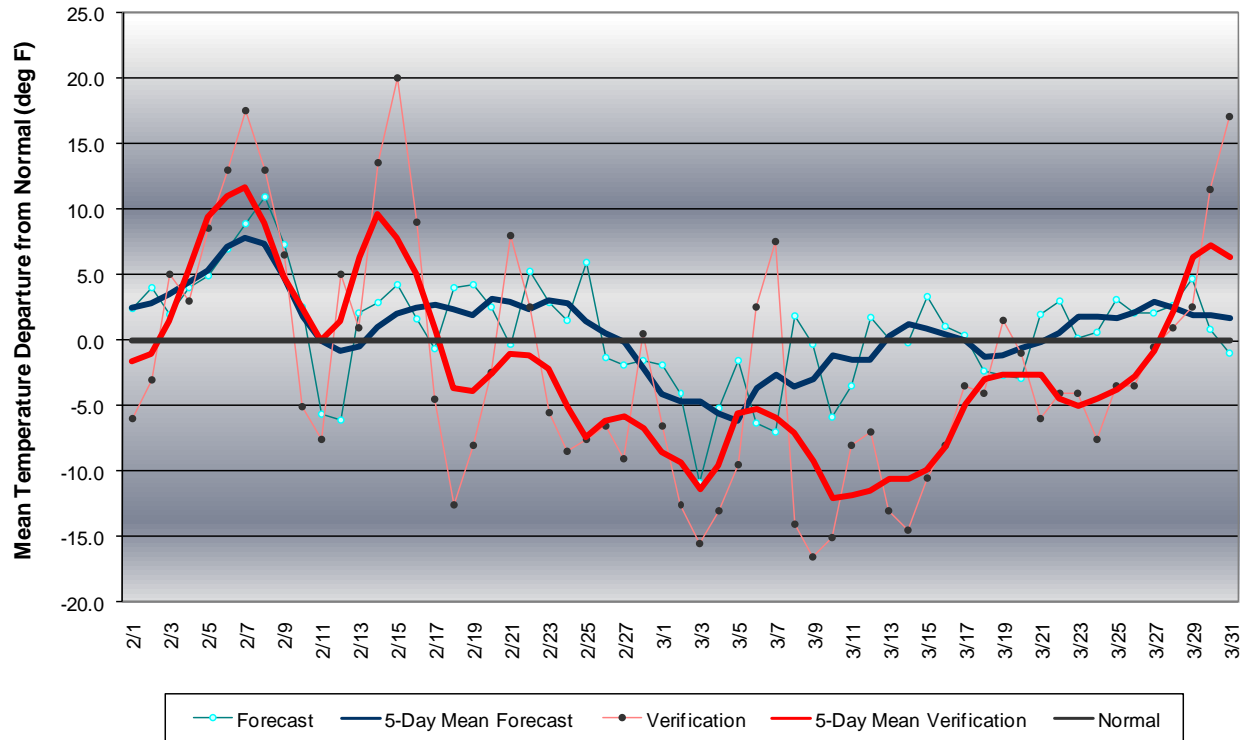

# Long Range Forecast: February - March 2005

## Western Pennsylvania Temperature Forecast February - March 2005