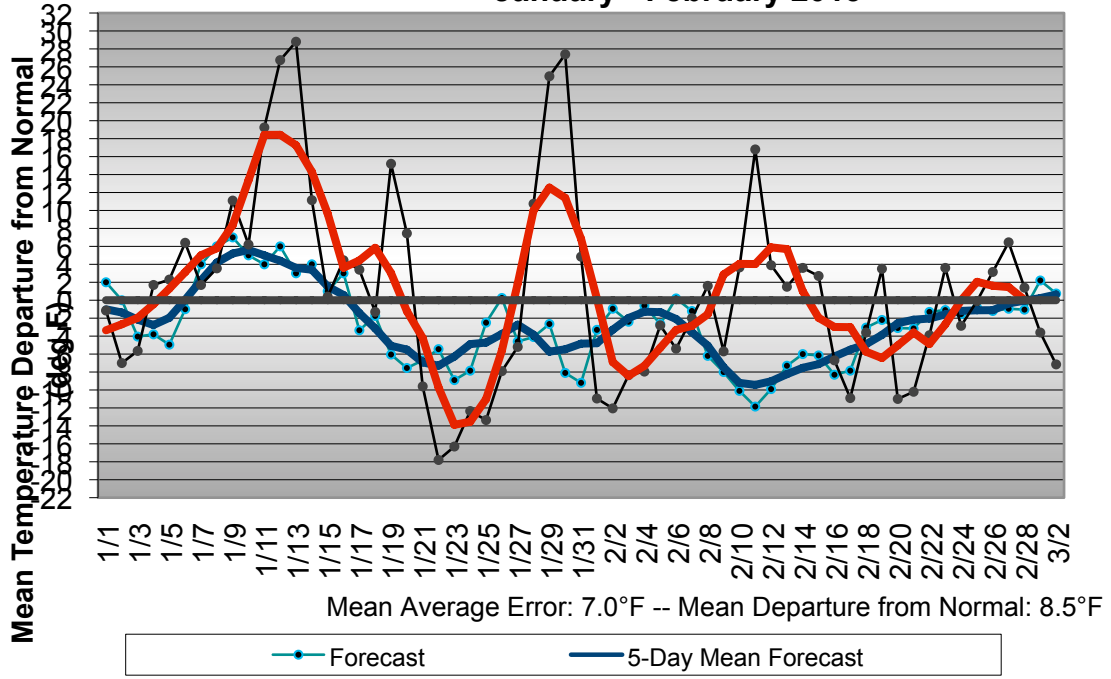

## Western Pennsylvania Temperature Forecast January - February 2013