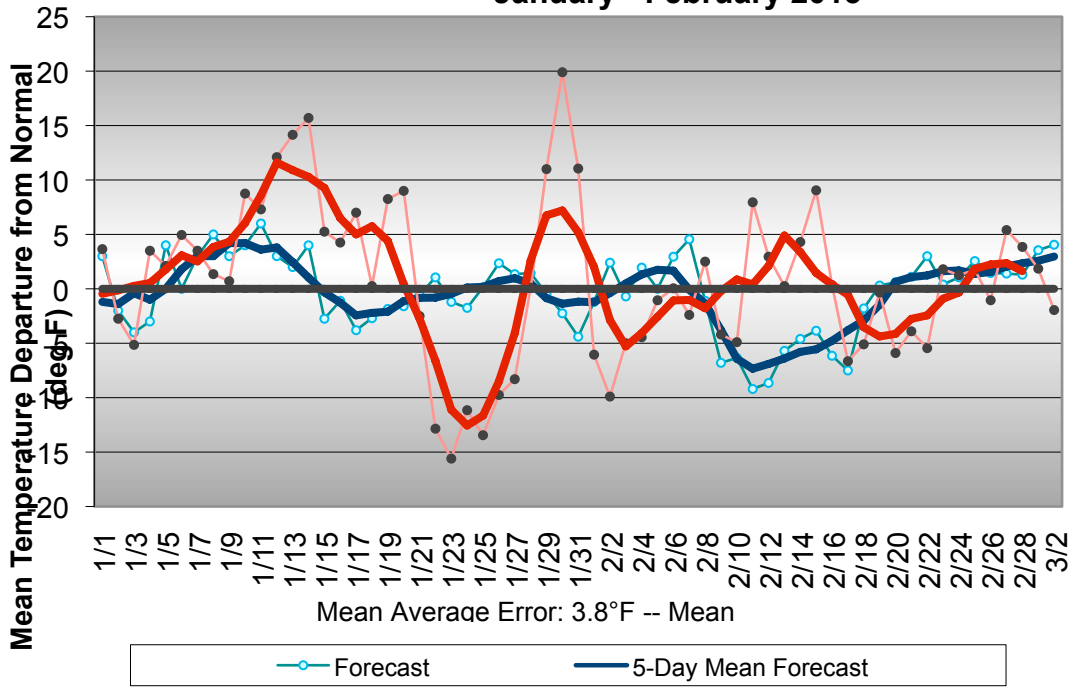

Central Pennsylvania Temperature Forecast January - February 2013