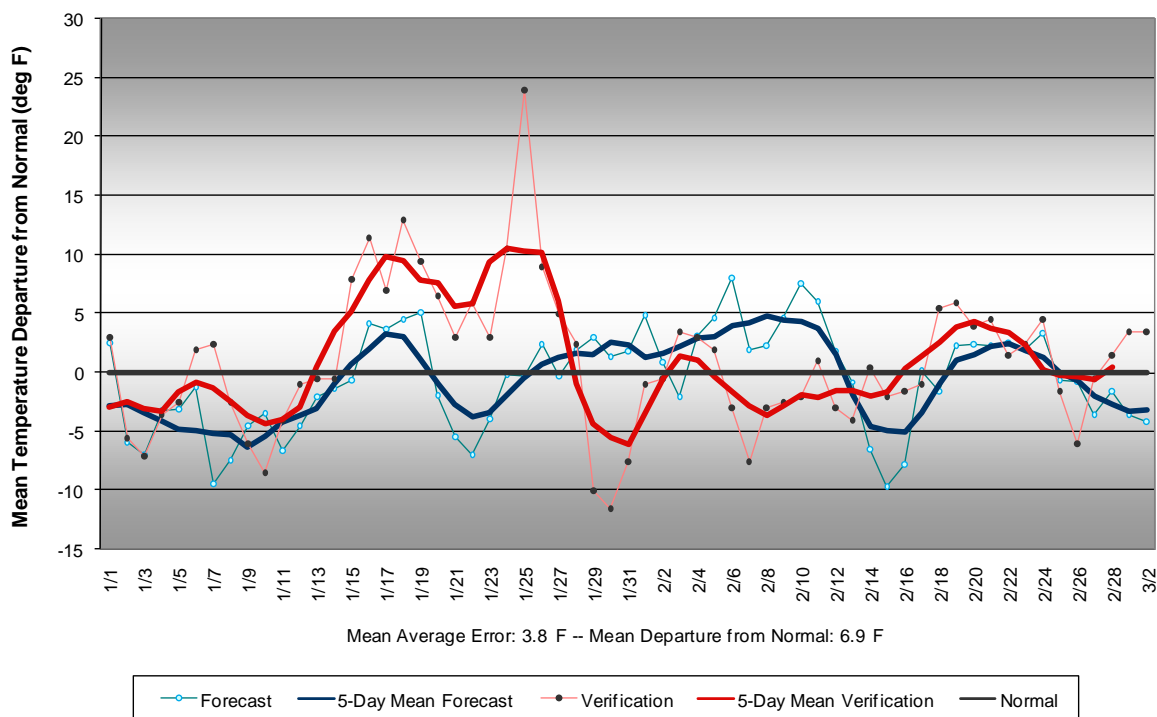

Long Range Forecast: January – February 2010

Western Pennsylvania Temperature Forecast January - February 2010

Central Pennsylvania Temperature Forecast January - February 2010

Eastern Pennsylvania Temperature Forecast January - February 2010