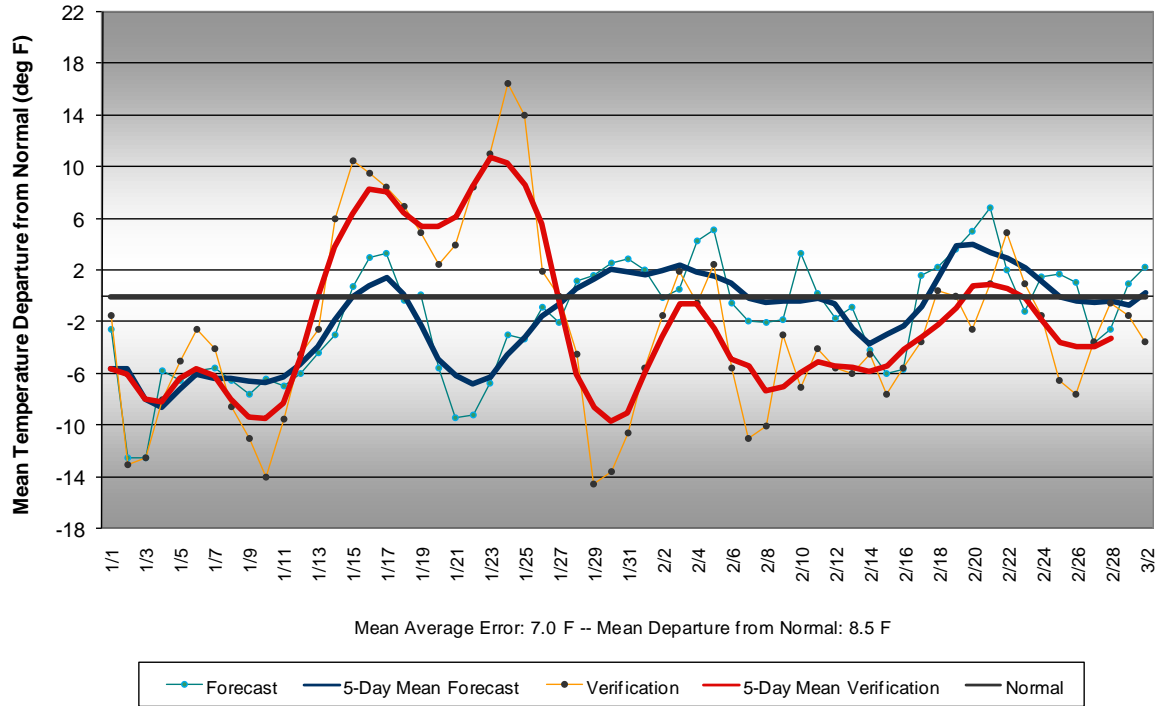

Long Range Forecast: January – February 2010

Western Pennsylvania Temperature Forecast January - February 2010

Central Pennsylvania Temperature Forecast January - February 2010

Eastern Pennsylvania Temperature Forecast January - February 2010