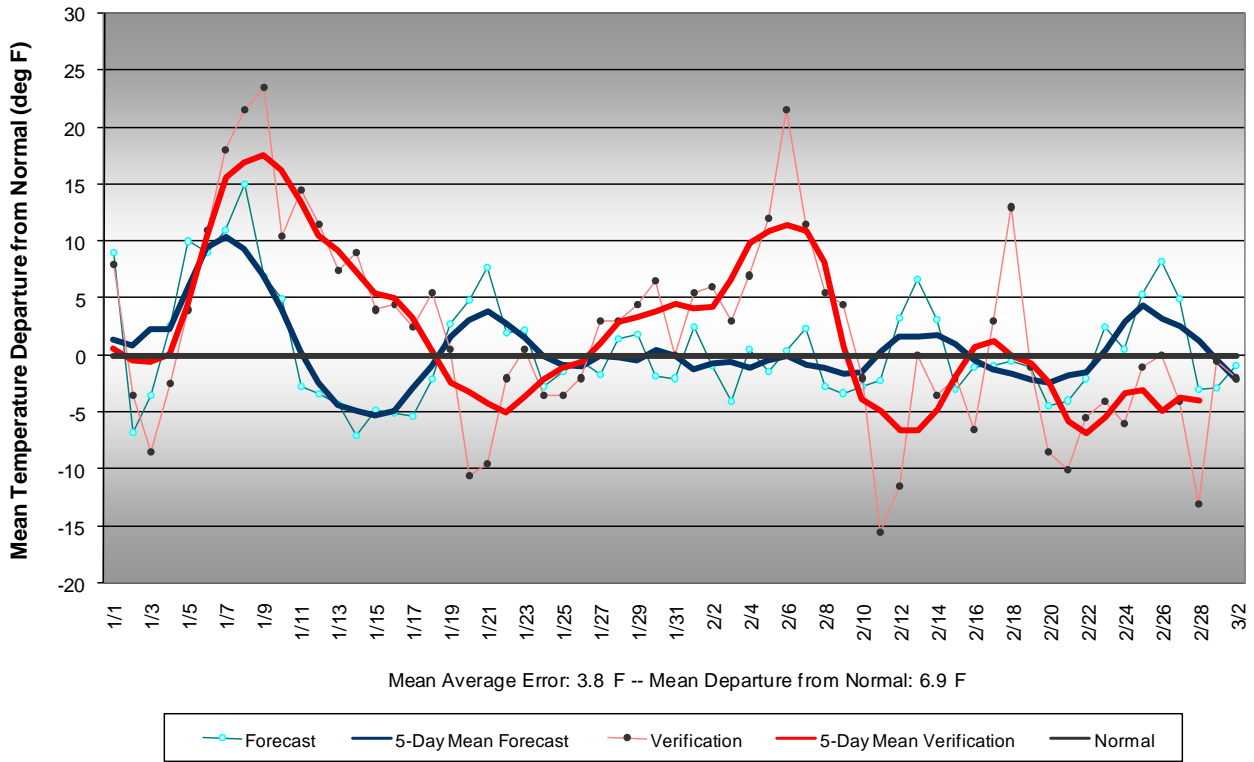

Central Pennsylvania Temperature Forecast January - February 2008