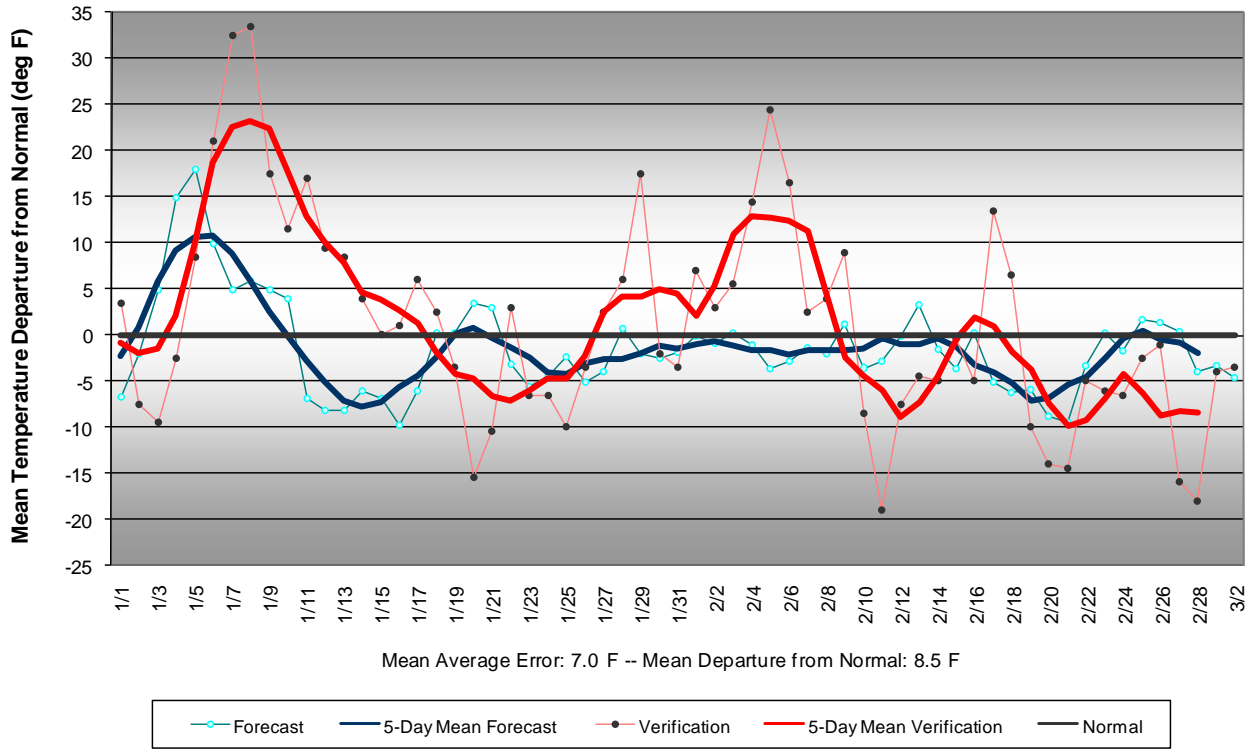

# Long Range Forecast: January – February 2008

## Western Pennsylvania Temperature Forecast January - February 2008