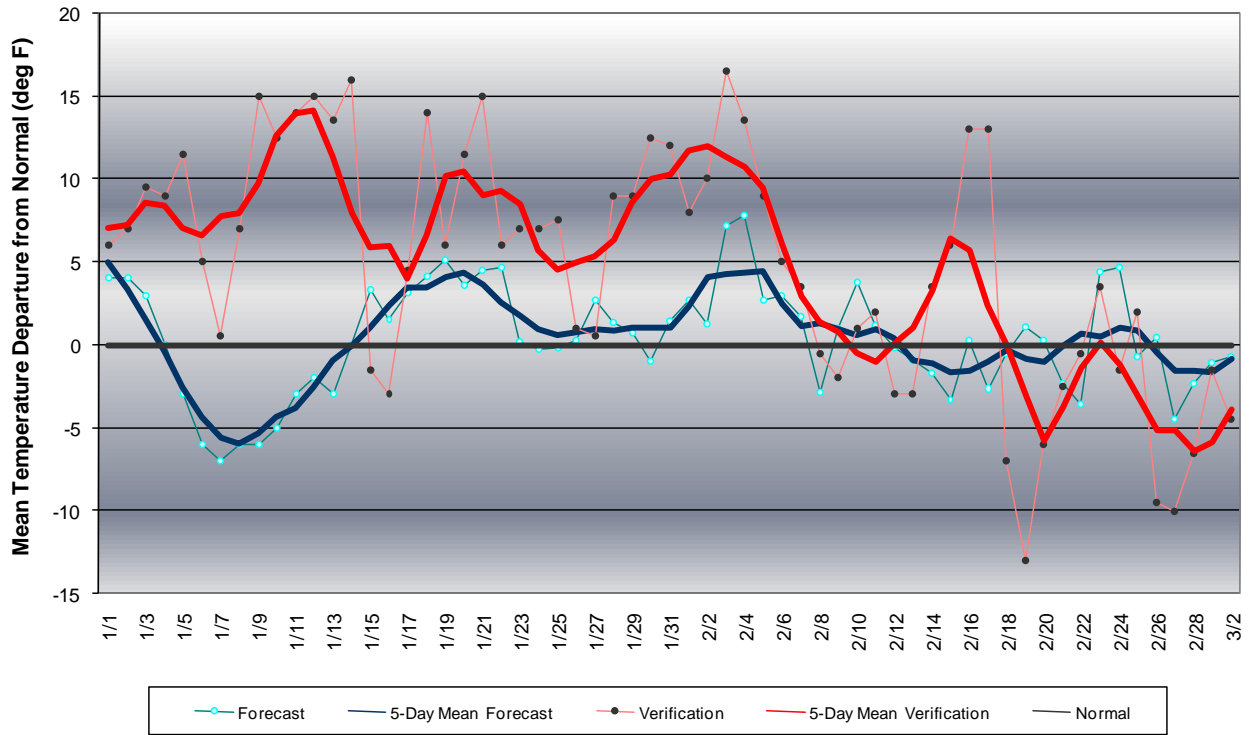

Long Range Forecast: January – February 2006

Western Pennsylvania Temperature Forecast January - February 2006

Central Pennsylvania Temperature Forecast January - February 2006

Eastern Pennsylvania Temperature Forecast January - February 2006