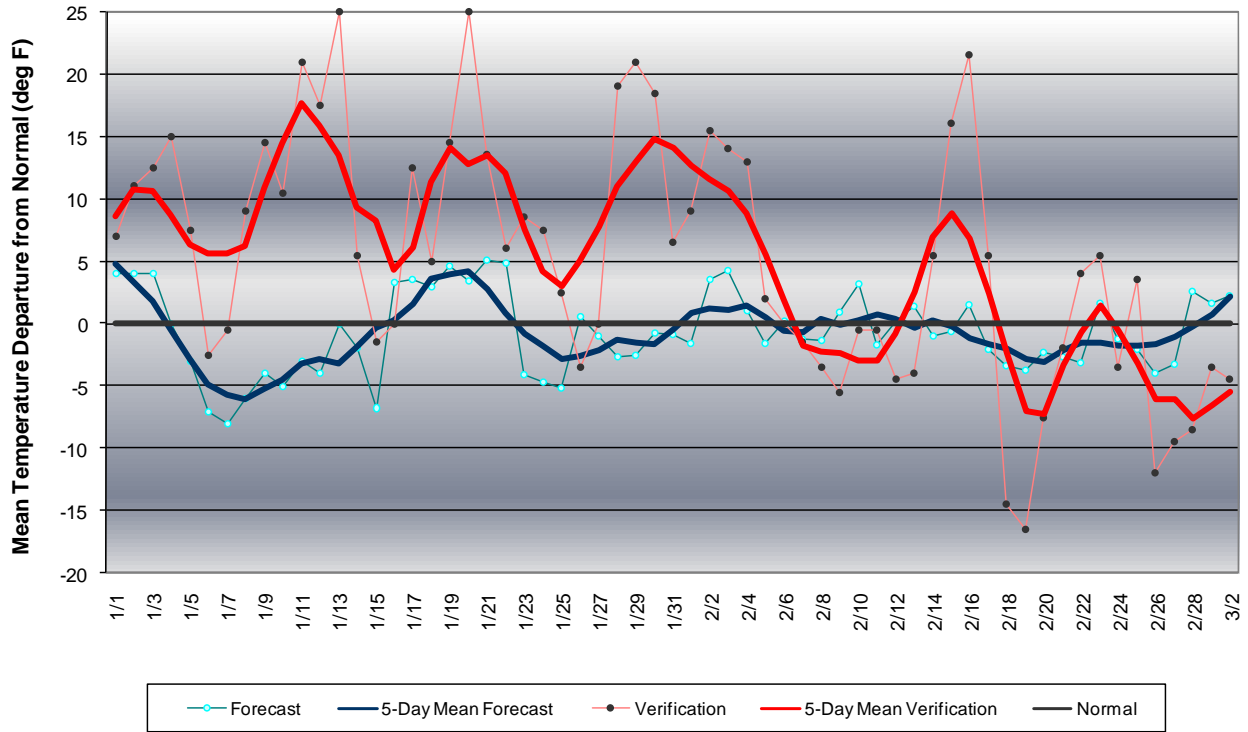

Long Range Forecast: January – February 2006

Western Pennsylvania Temperature Forecast January - February 2006

Central Pennsylvania Temperature Forecast January - February 2006

Eastern Pennsylvania Temperature Forecast January - February 2006