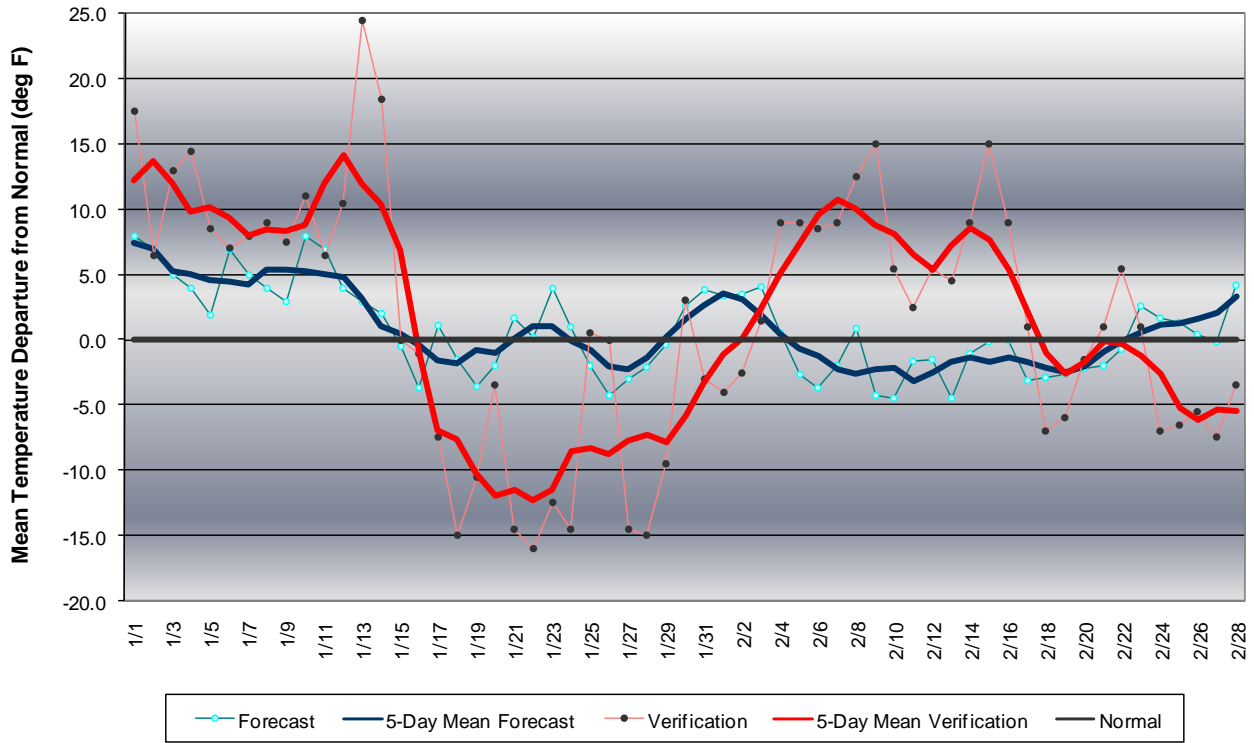

Long Range Forecast: January – February 2005

Western Pennsylvania Temperature Forecast January - February 2005

Central Pennsylvania Temperature Forecast January - February 2005

Eastern Pennsylvania Temperature Forecast January - February 2005