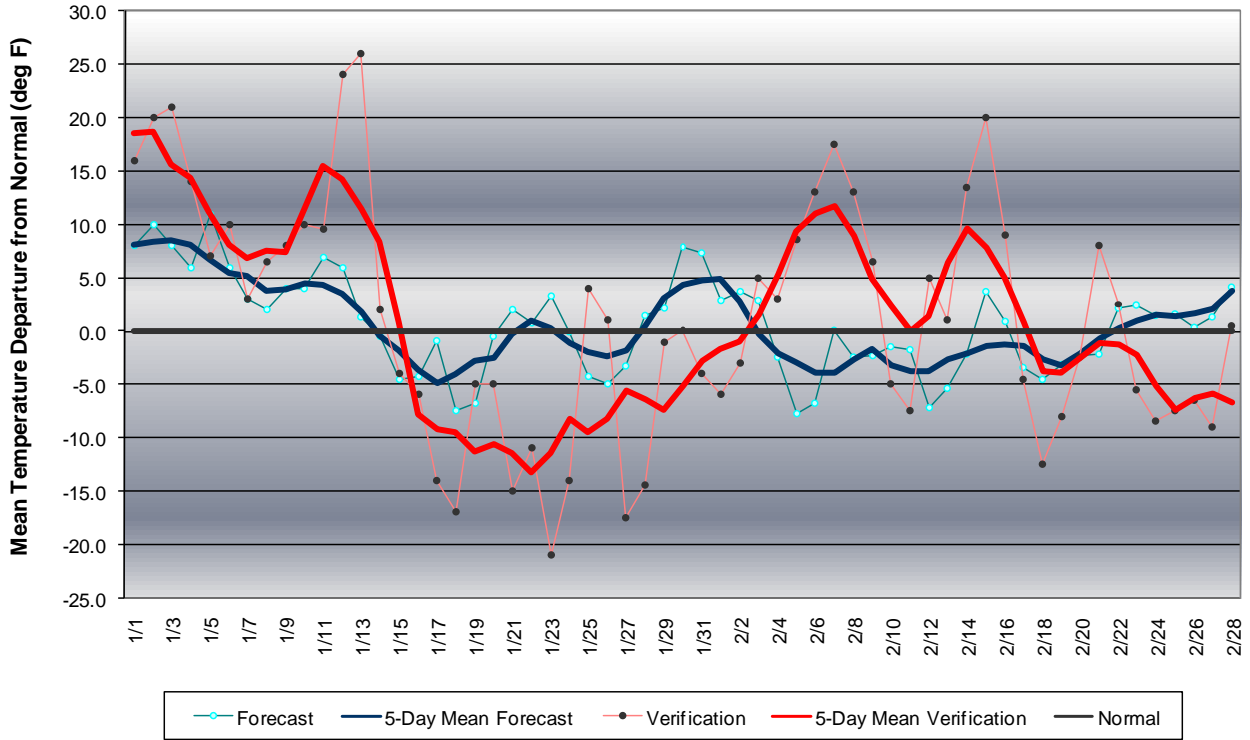

Long Range Forecast: January – February 2005

Western Pennsylvania Temperature Forecast January - February 2005

Central Pennsylvania Temperature Forecast January - February 2005

Eastern Pennsylvania Temperature Forecast January - February 2005